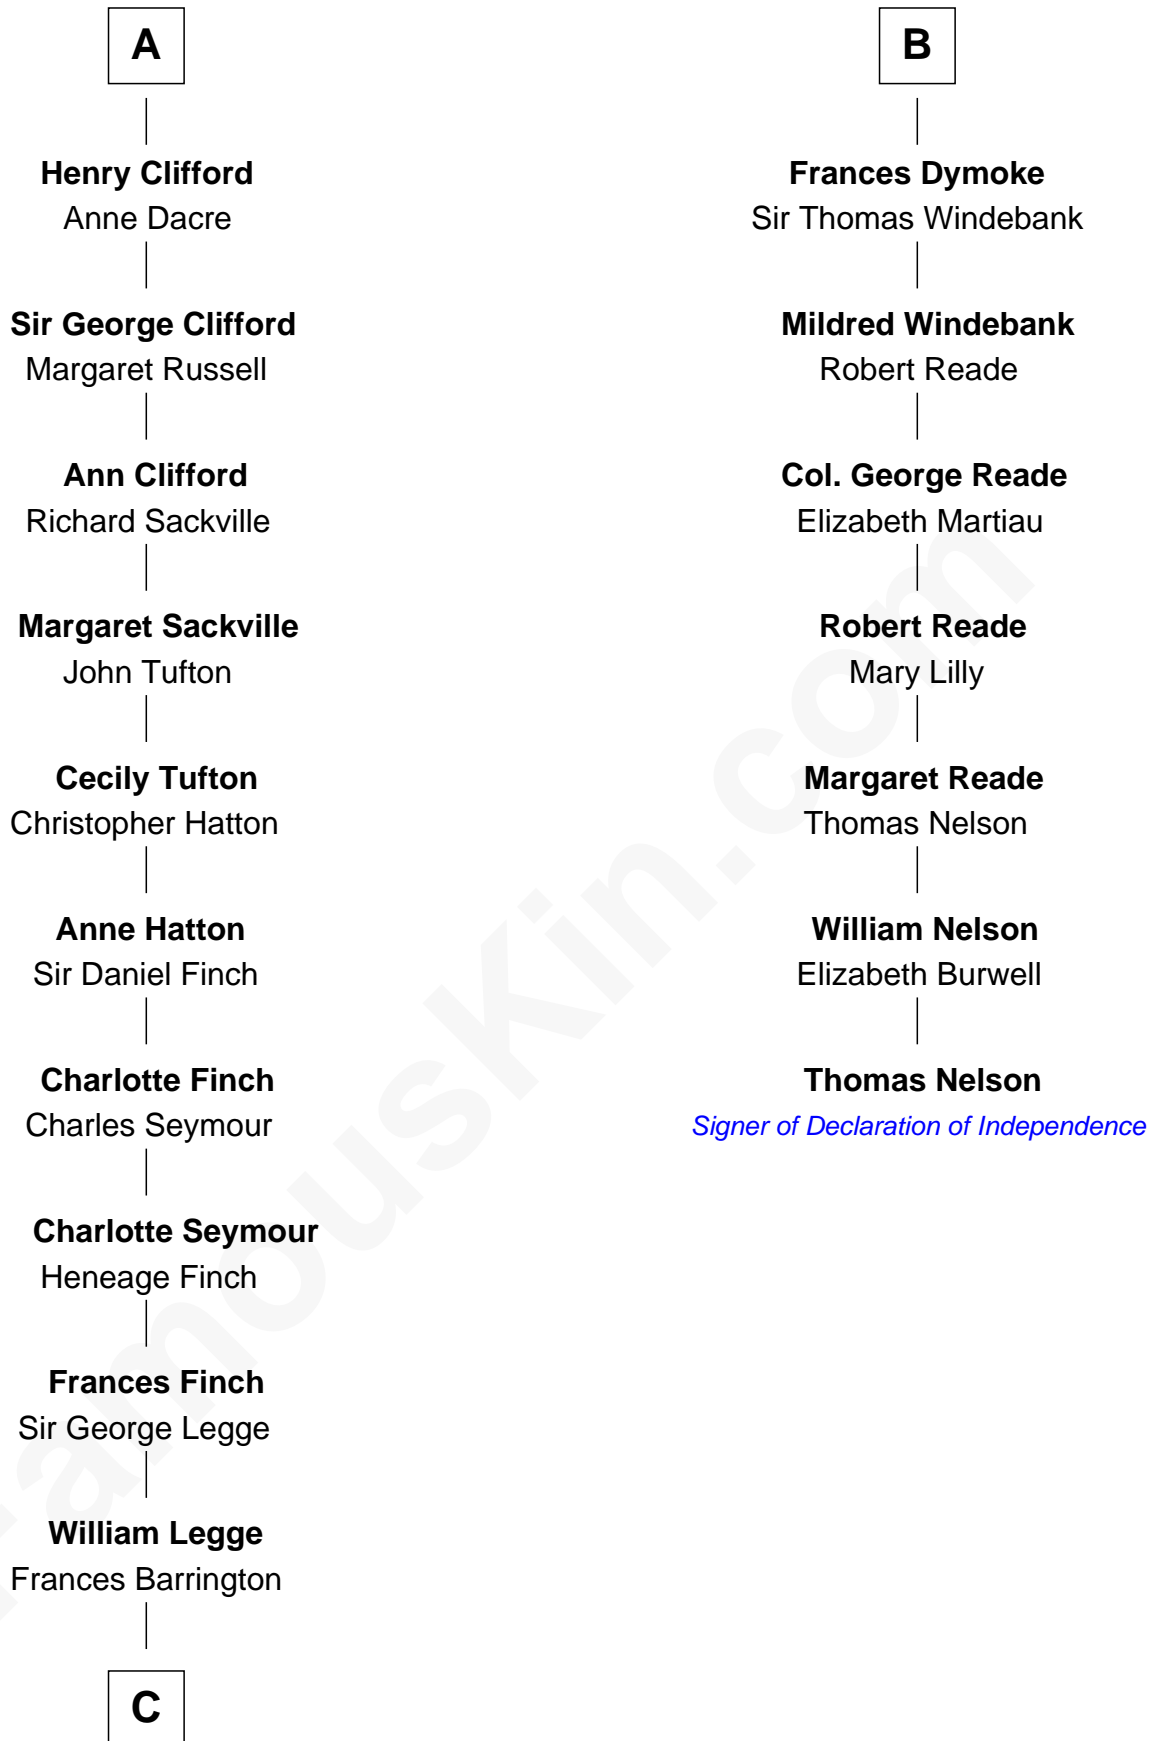

## Relationship Chart of

### Kit Harington

TV Actor - "Game of Thrones"

13th cousin 8 times removed of

### Thomas Nelson

Signer of the Declaration of Independence

#### Sir Geoffrey le Scrope

Ivetta de Ros

**C**

**Edward Henry Legge**  
Cordelia Twysden Molesworth

**Lois Marjorie Legge**  
Ernest Wriothesley Denny

**Lavender Cecilia Denny**  
John Charles Dundas Harington