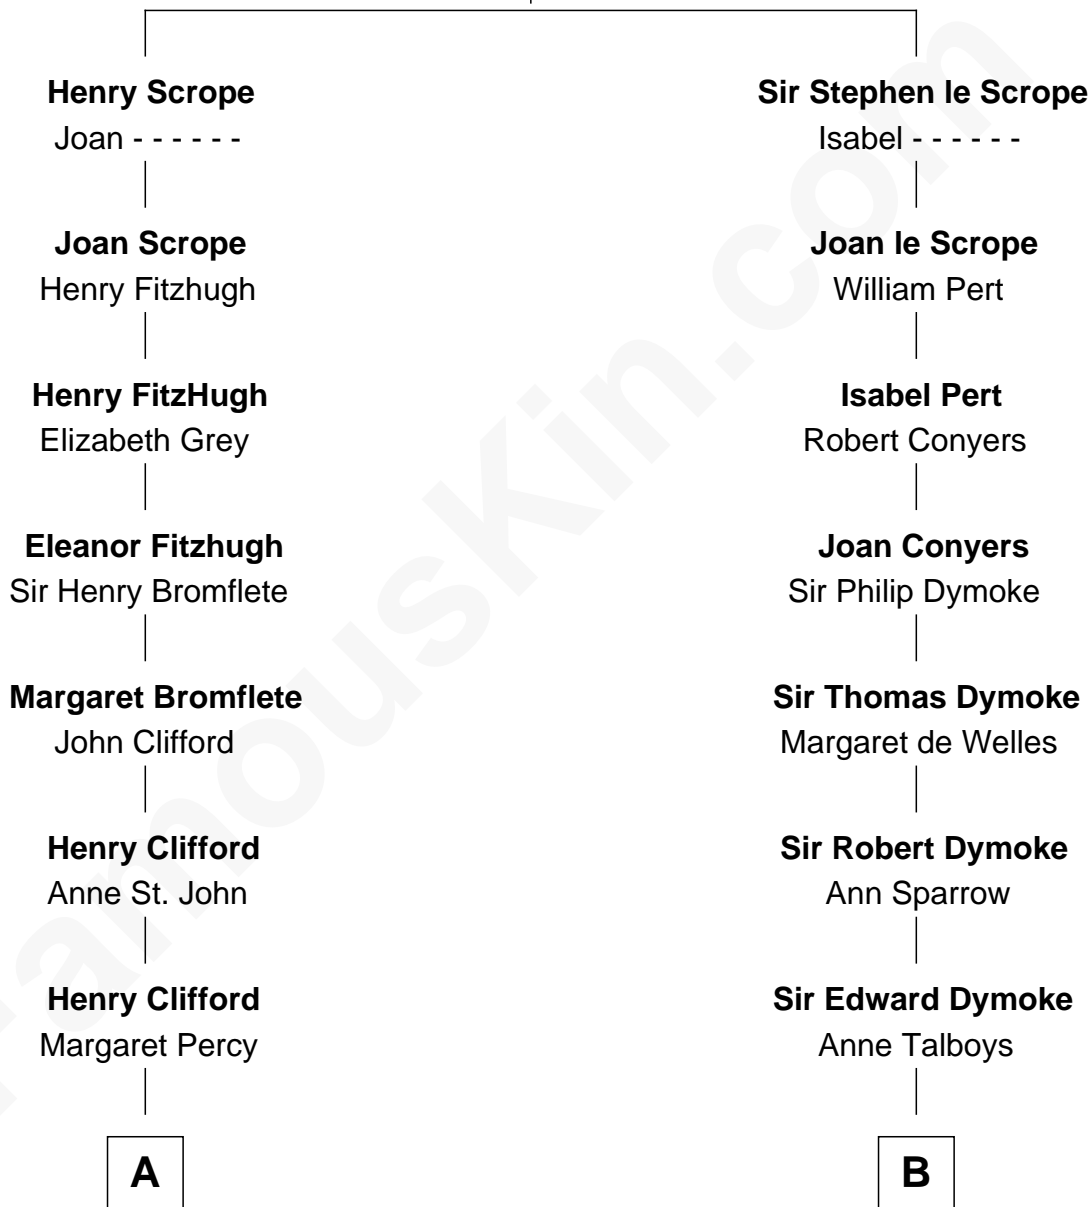

## Relationship Chart of

### Kit Harington

TV Actor - "Game of Thrones"

13th cousin 8 times removed of

### Thomas Nelson

Signer of the Declaration of Independence

#### Sir Geoffrey le Scrope

Ivetta de Ros

**C**

**Edward Henry Legge**  
Cordelia Twysden Molesworth

**Lois Marjorie Legge**  
Ernest Wriothesley Denny

**Lavender Cecilia Denny**  
John Charles Dundas Harington