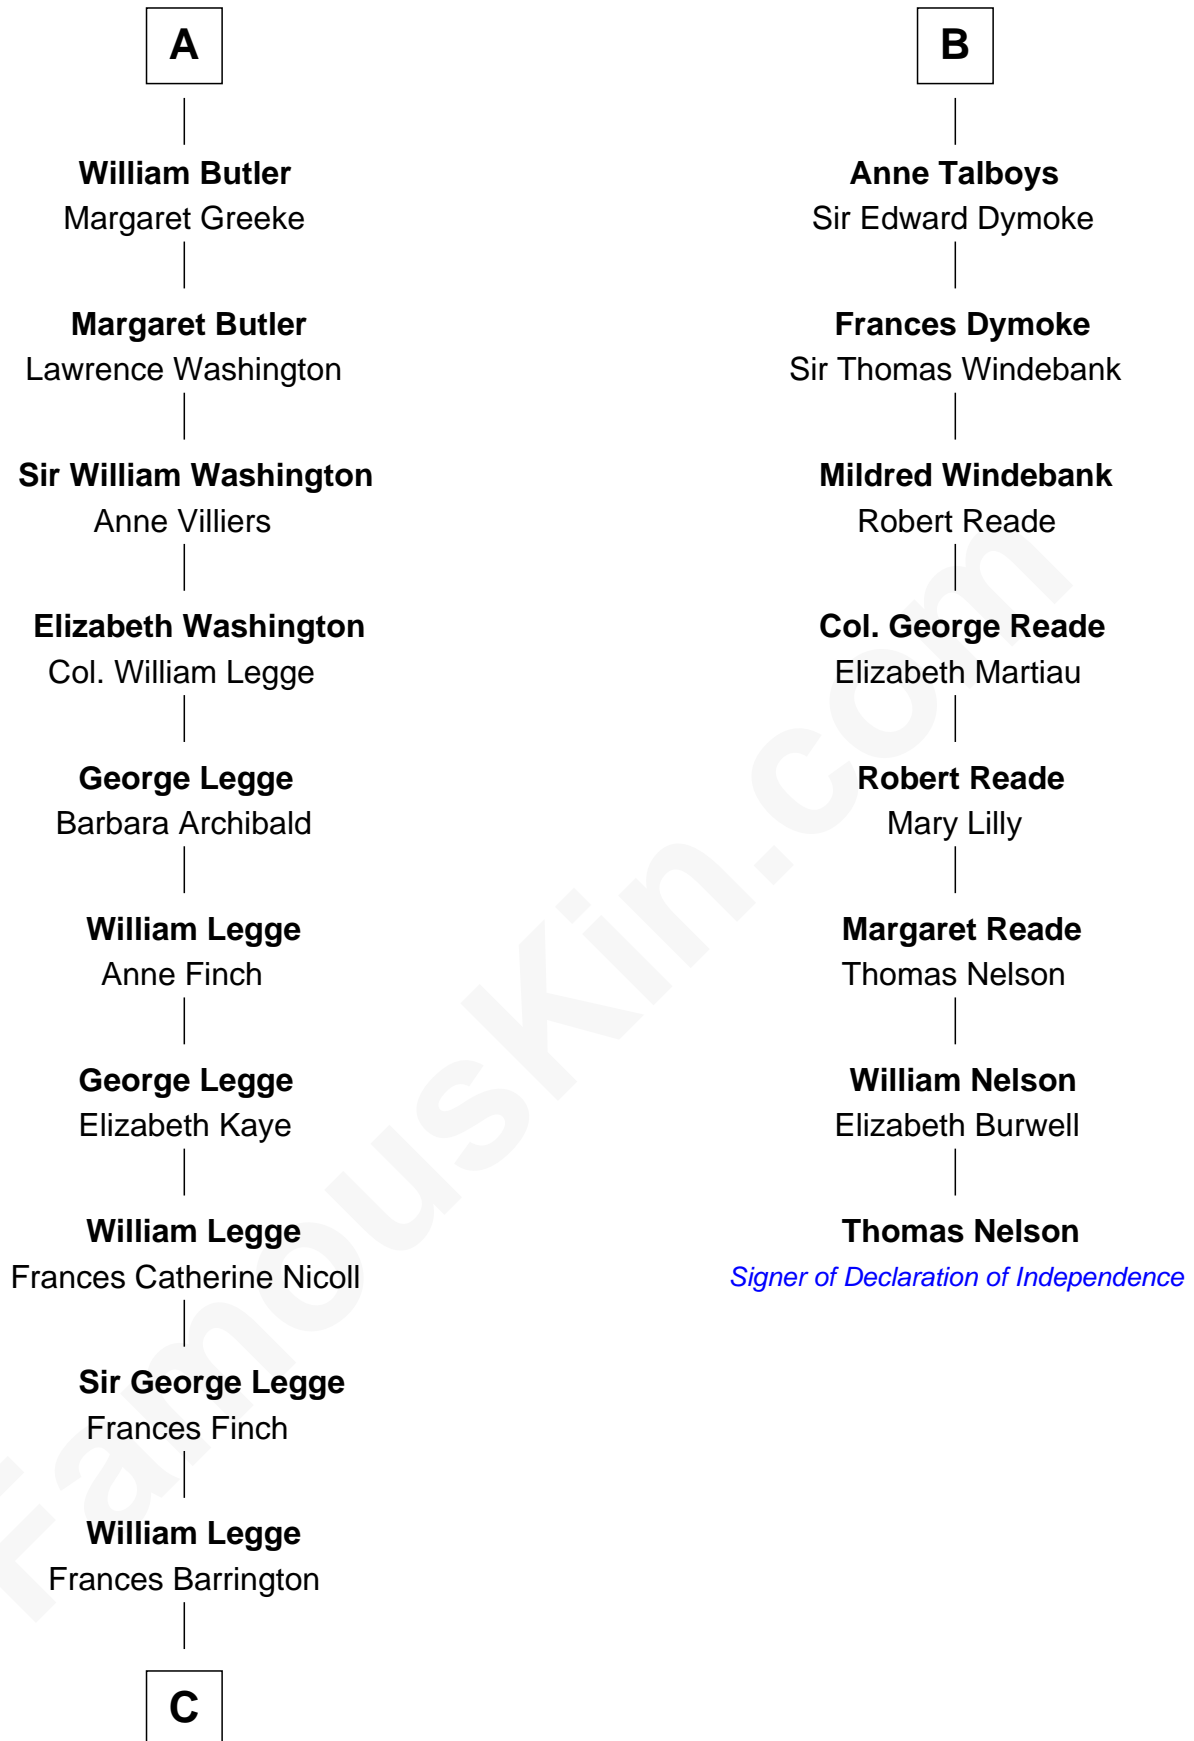

FamousKin.com

Relationship Chart of

Kit Harington

TV Actor - "Game of Thrones"

14th cousin 7 times removed of

Thomas Nelson

Signer of the Declaration of Independence

C

Edward Henry Legge
Cordelia Twysden Molesworth

Lois Marjorie Legge
Ernest Wriothesley Denny

Lavender Cecilia Denny
John Charles Dundas Harington

Sir David Richard Harington
Deborah Jane Catesby

Kit Harington
TV Actor - "Game of Thrones"