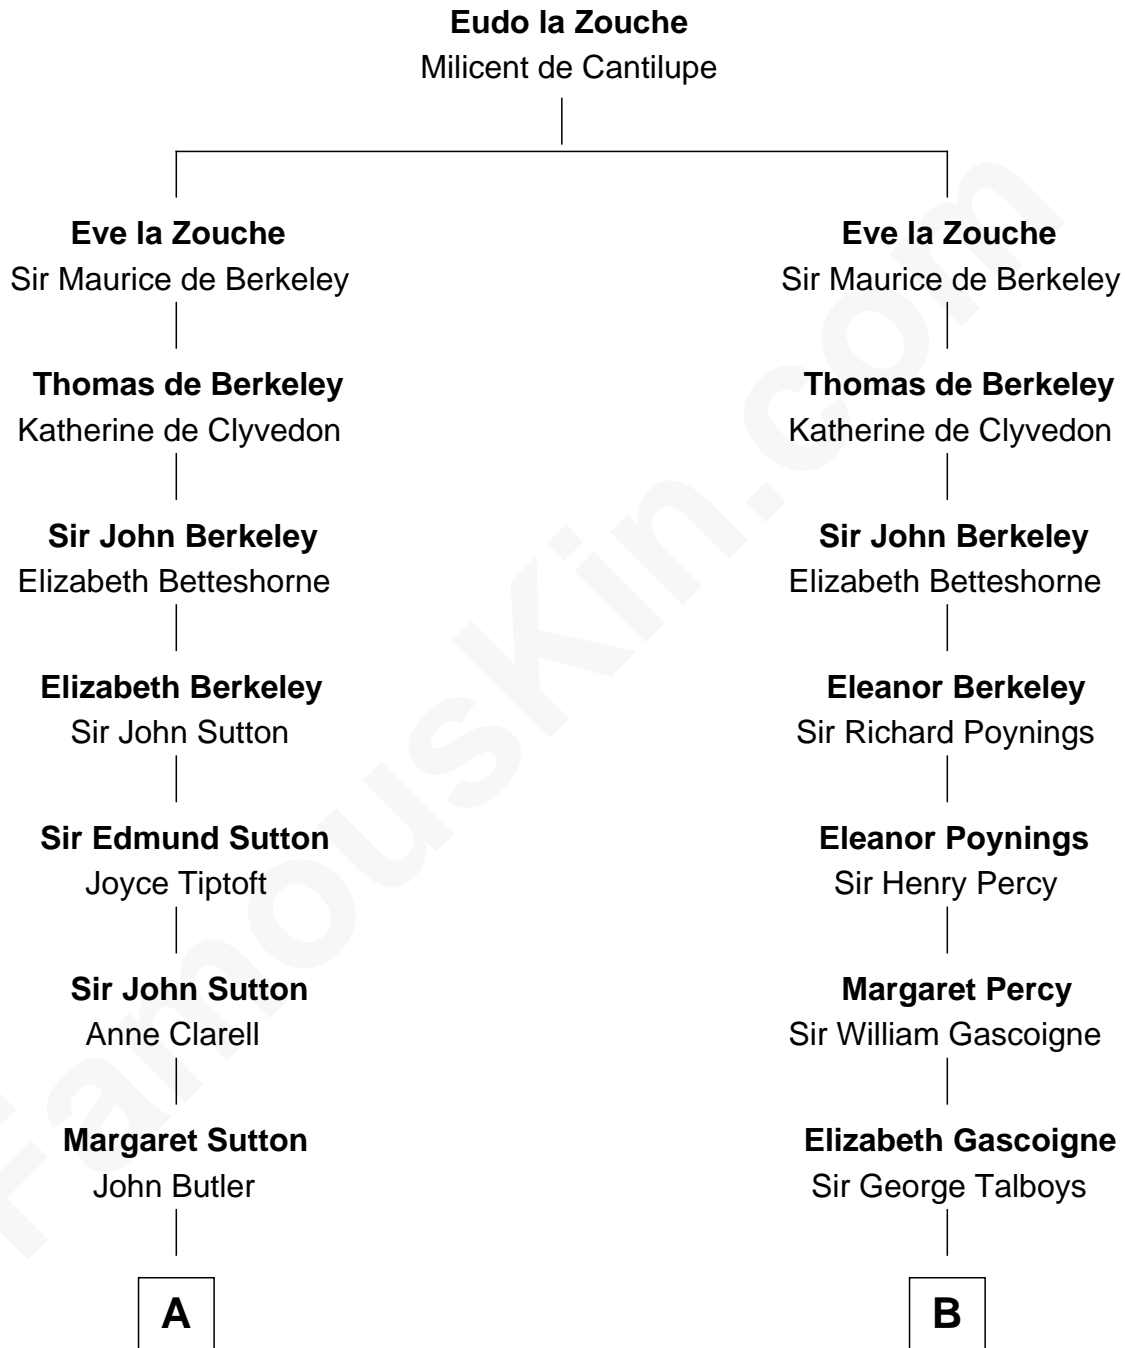

FamousKin.com

Relationship Chart of

Kit Harington

TV Actor - "Game of Thrones"

14th cousin 7 times removed of

Thomas Nelson

Signer of the Declaration of Independence

C

Edward Henry Legge
Cordelia Twysden Molesworth

Lois Marjorie Legge
Ernest Wriothesley Denny

Lavender Cecilia Denny
John Charles Dundas Harington

Sir David Richard Harington
Deborah Jane Catesby

Kit Harington
TV Actor - "Game of Thrones"