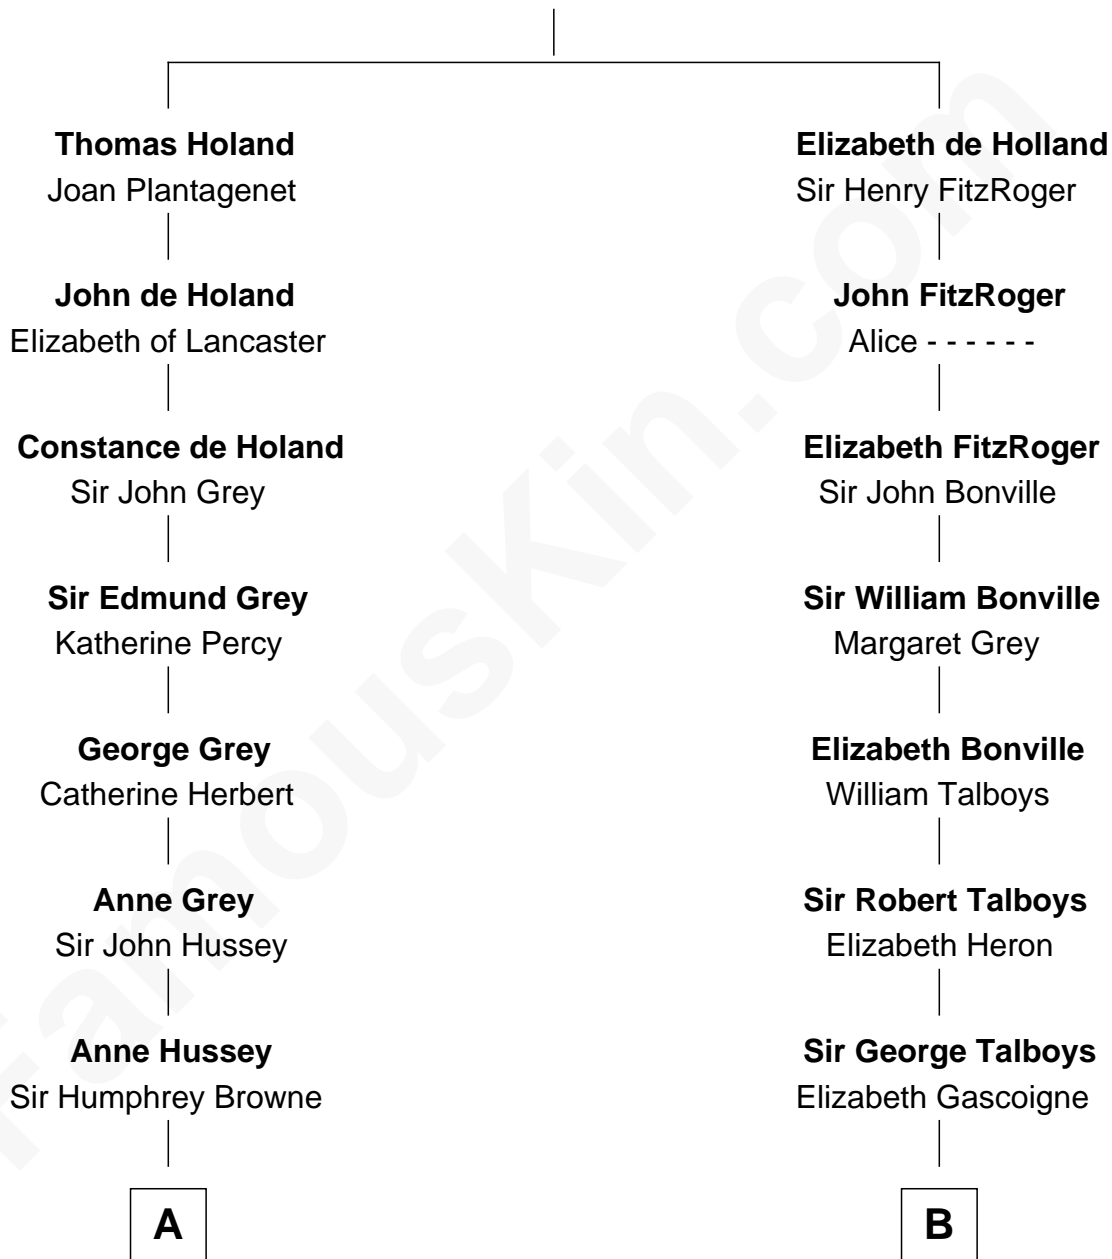

FamousKin.com

Relationship Chart of

Kit Harington

TV Actor - "Game of Thrones"

14th cousin 6 times removed of

Thomas Nelson

Signer of the Declaration of Independence

Sir Robert de Holland

Maude la Zouche

C

—
Lois Marjorie Legge
Ernest Wriothesley Denny

—
Lavender Cecilia Denny
John Charles Dundas Harington

—
Sir David Richard Harington
Deborah Jane Catesby

—
Kit Harington
TV Actor - "Game of Thrones"