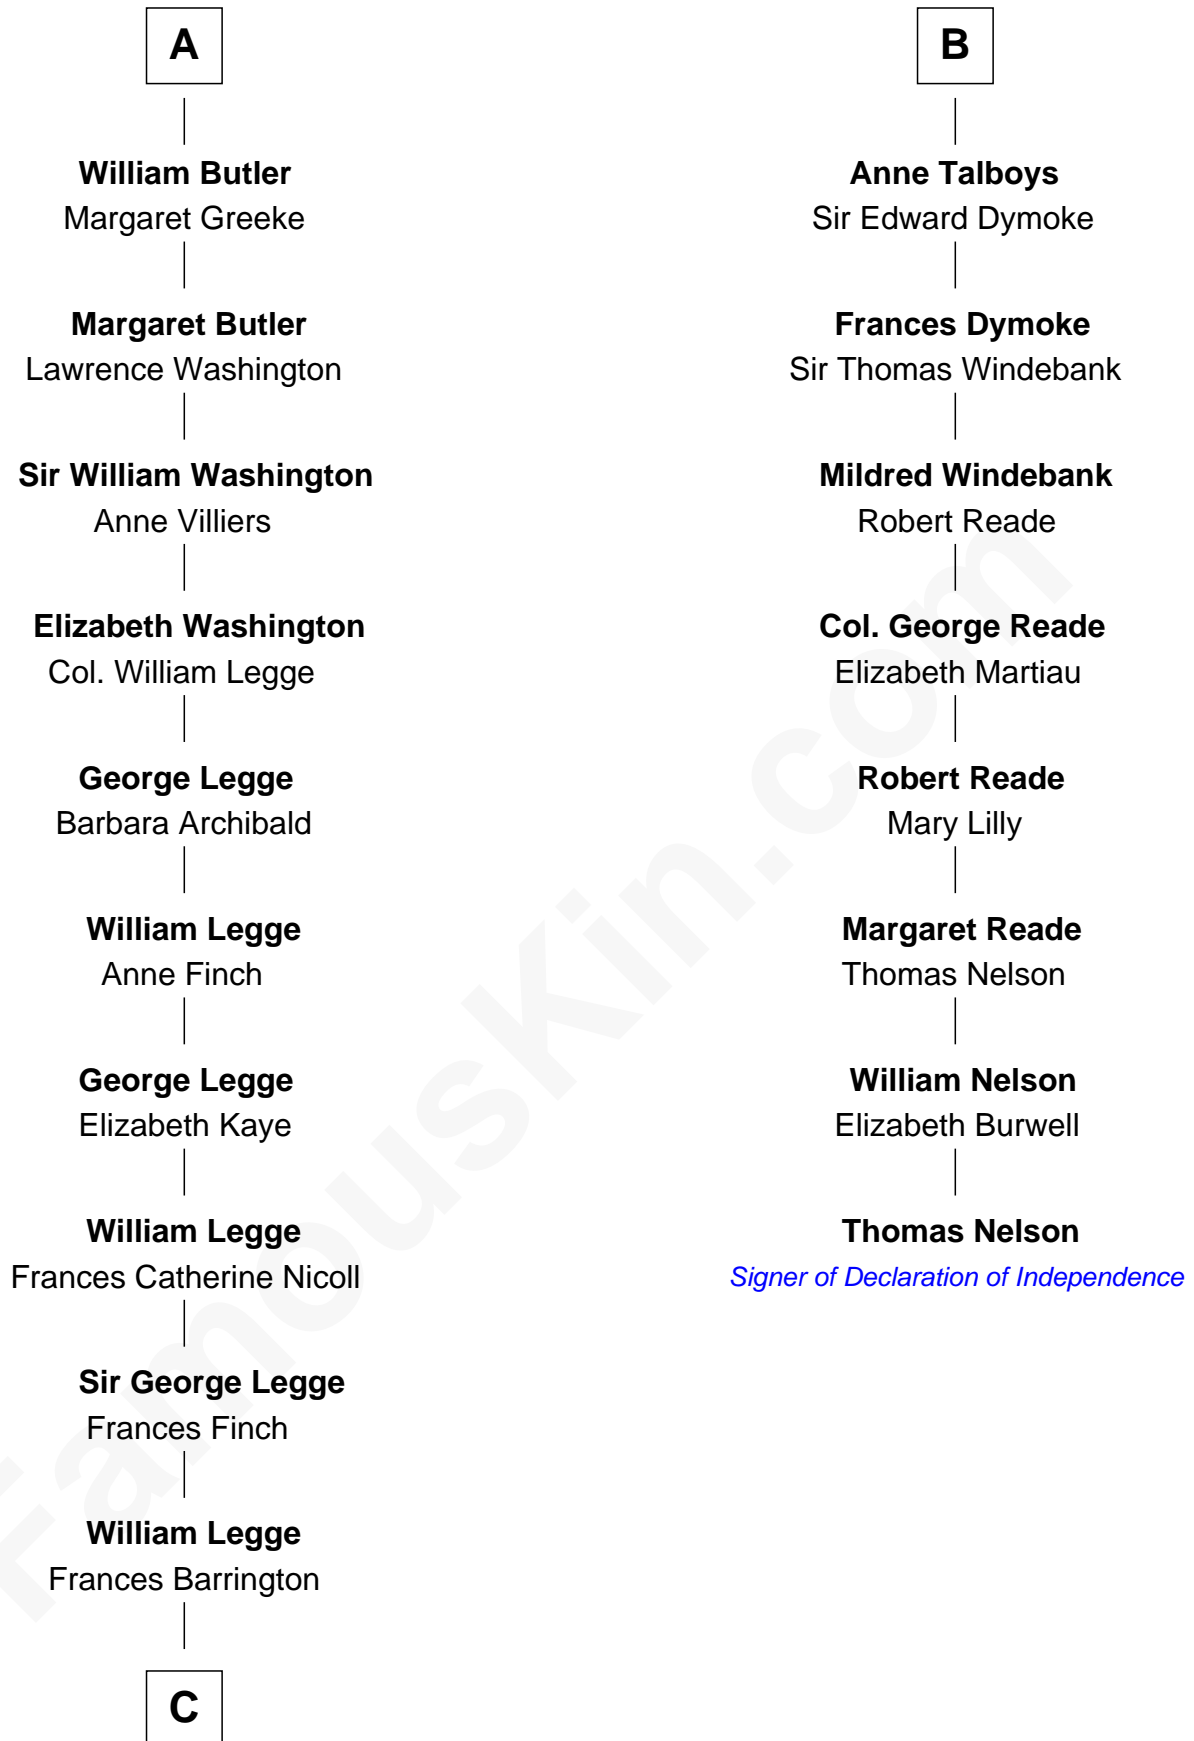

FamousKin.com

Relationship Chart of

Kit Harington

TV Actor - "Game of Thrones"

14th cousin 7 times removed of

Thomas Nelson

Signer of the Declaration of Independence

Sir Thomas de Berkeley

Eleanor Poynings

Sir Henry Percy

Margaret Percy

Sir William Gascoigne

Elizabeth Gascoigne

Sir George Talboys

B

C