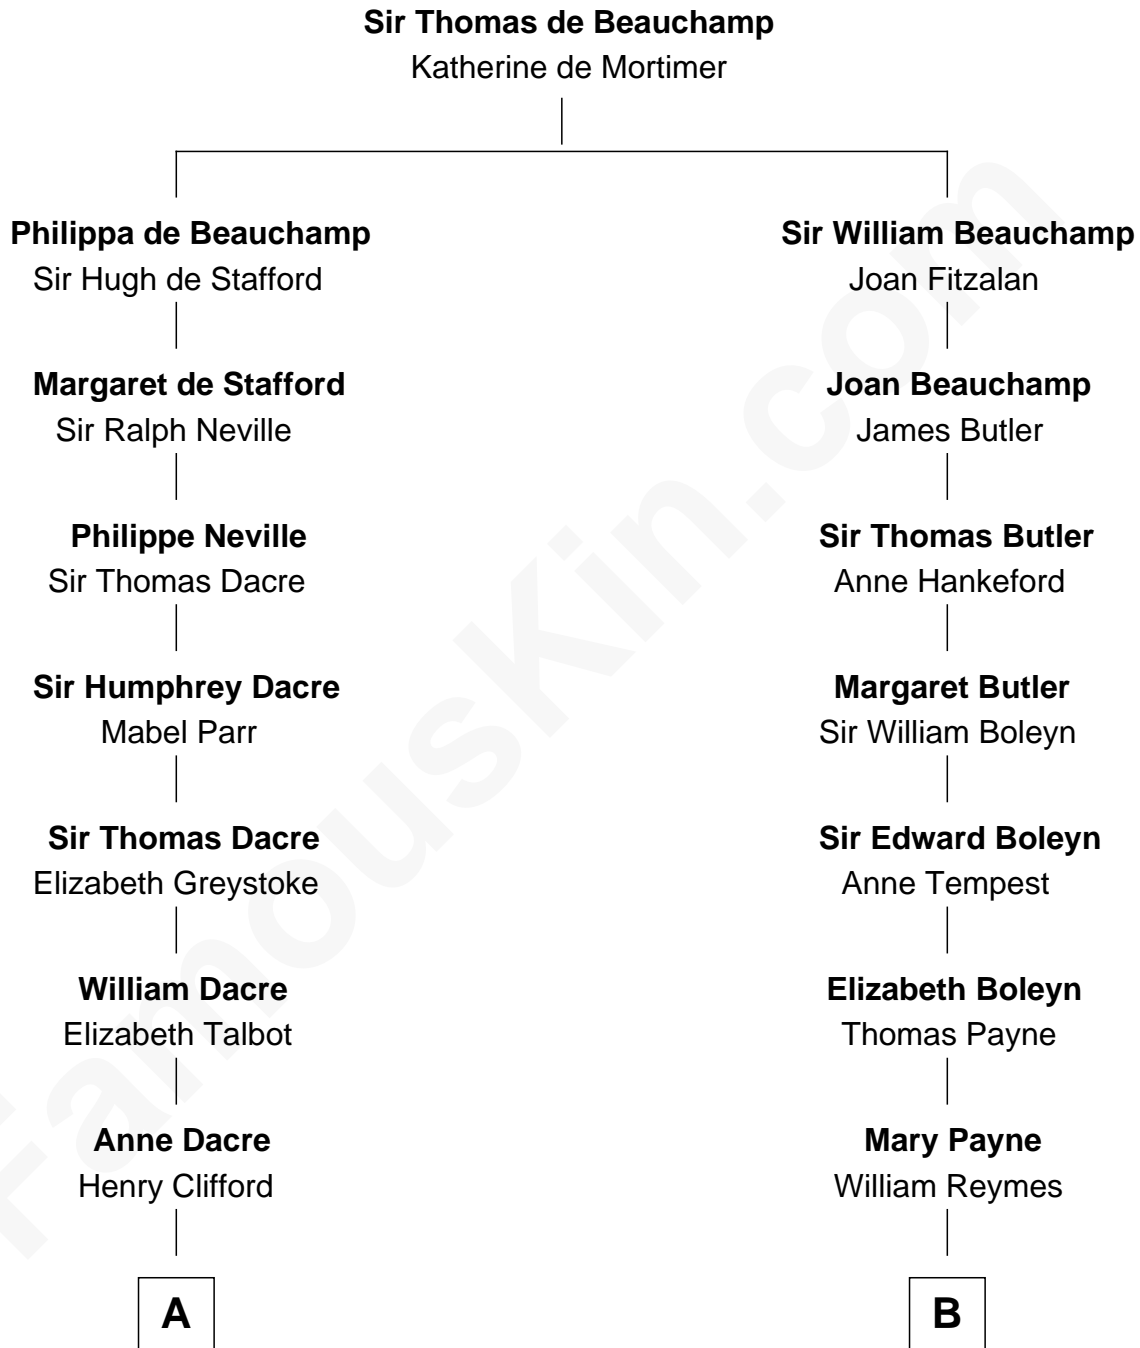

William Floyd

Signer of the Declaration of Independence