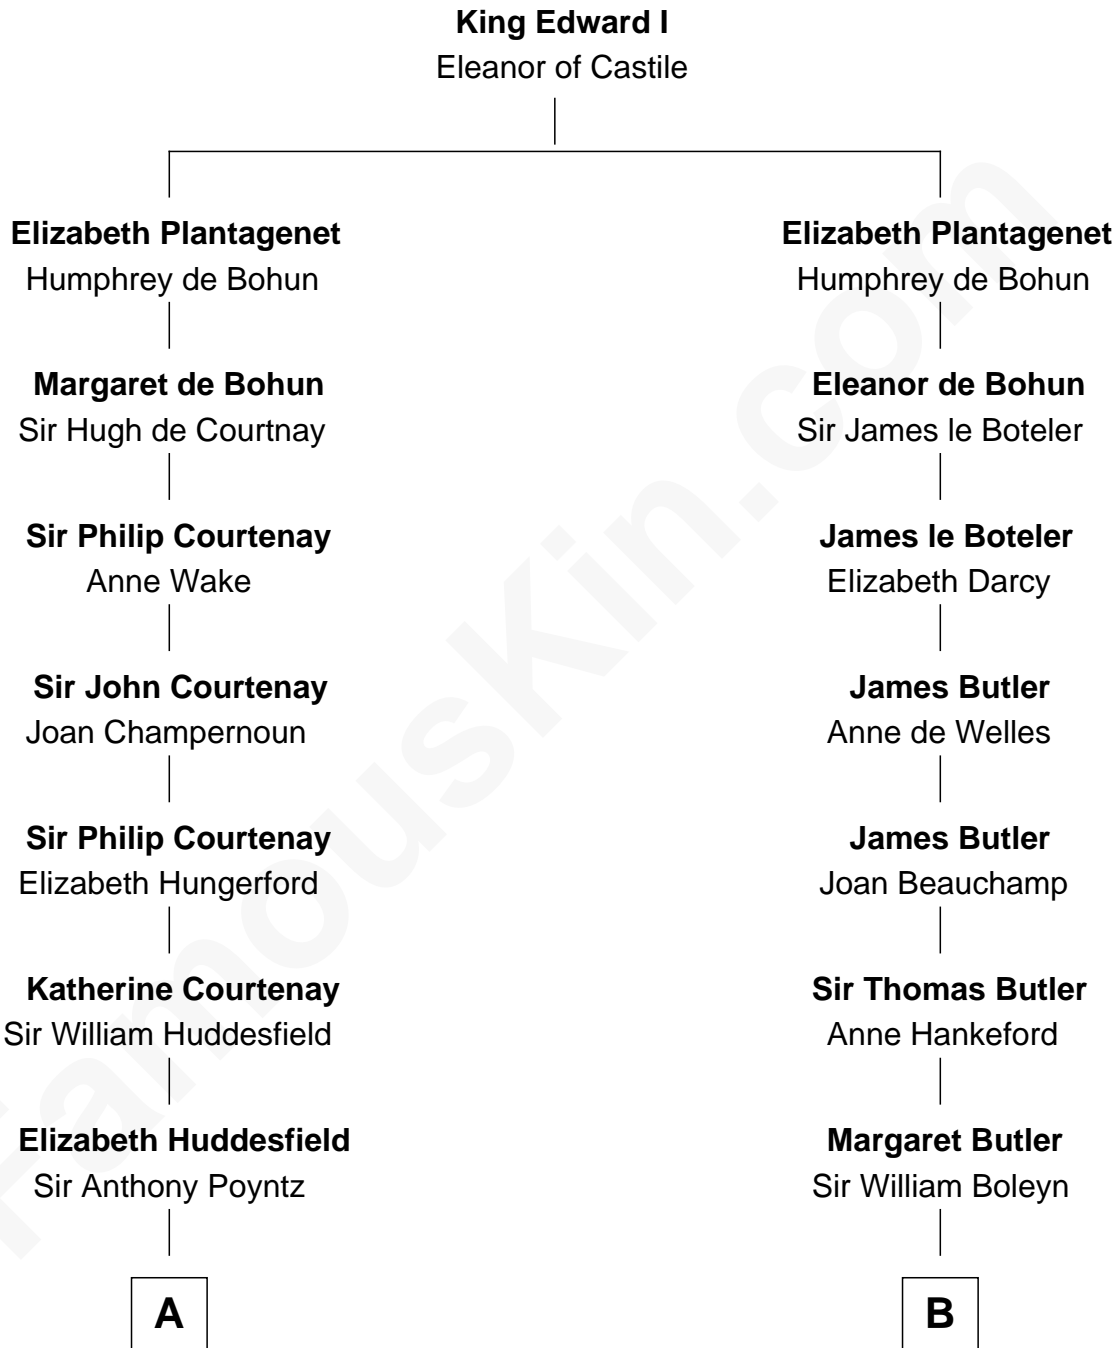

FamousKin.com

Relationship Chart of

Kit Harington

TV Actor - "Game of Thrones"

16th cousin 5 times removed of

William Floyd

Signer of the Declaration of Independence

C

—
Edward Henry Legge

Cordelia Twysden Molesworth

—
Lois Marjorie Legge

Ernest Wriothesley Denny

—
Lavender Cecilia Denny

John Charles Dundas Harington

—
Sir David Richard Harington

Deborah Jane Catesby

—
Kit Harington

TV Actor - "Game of Thrones"