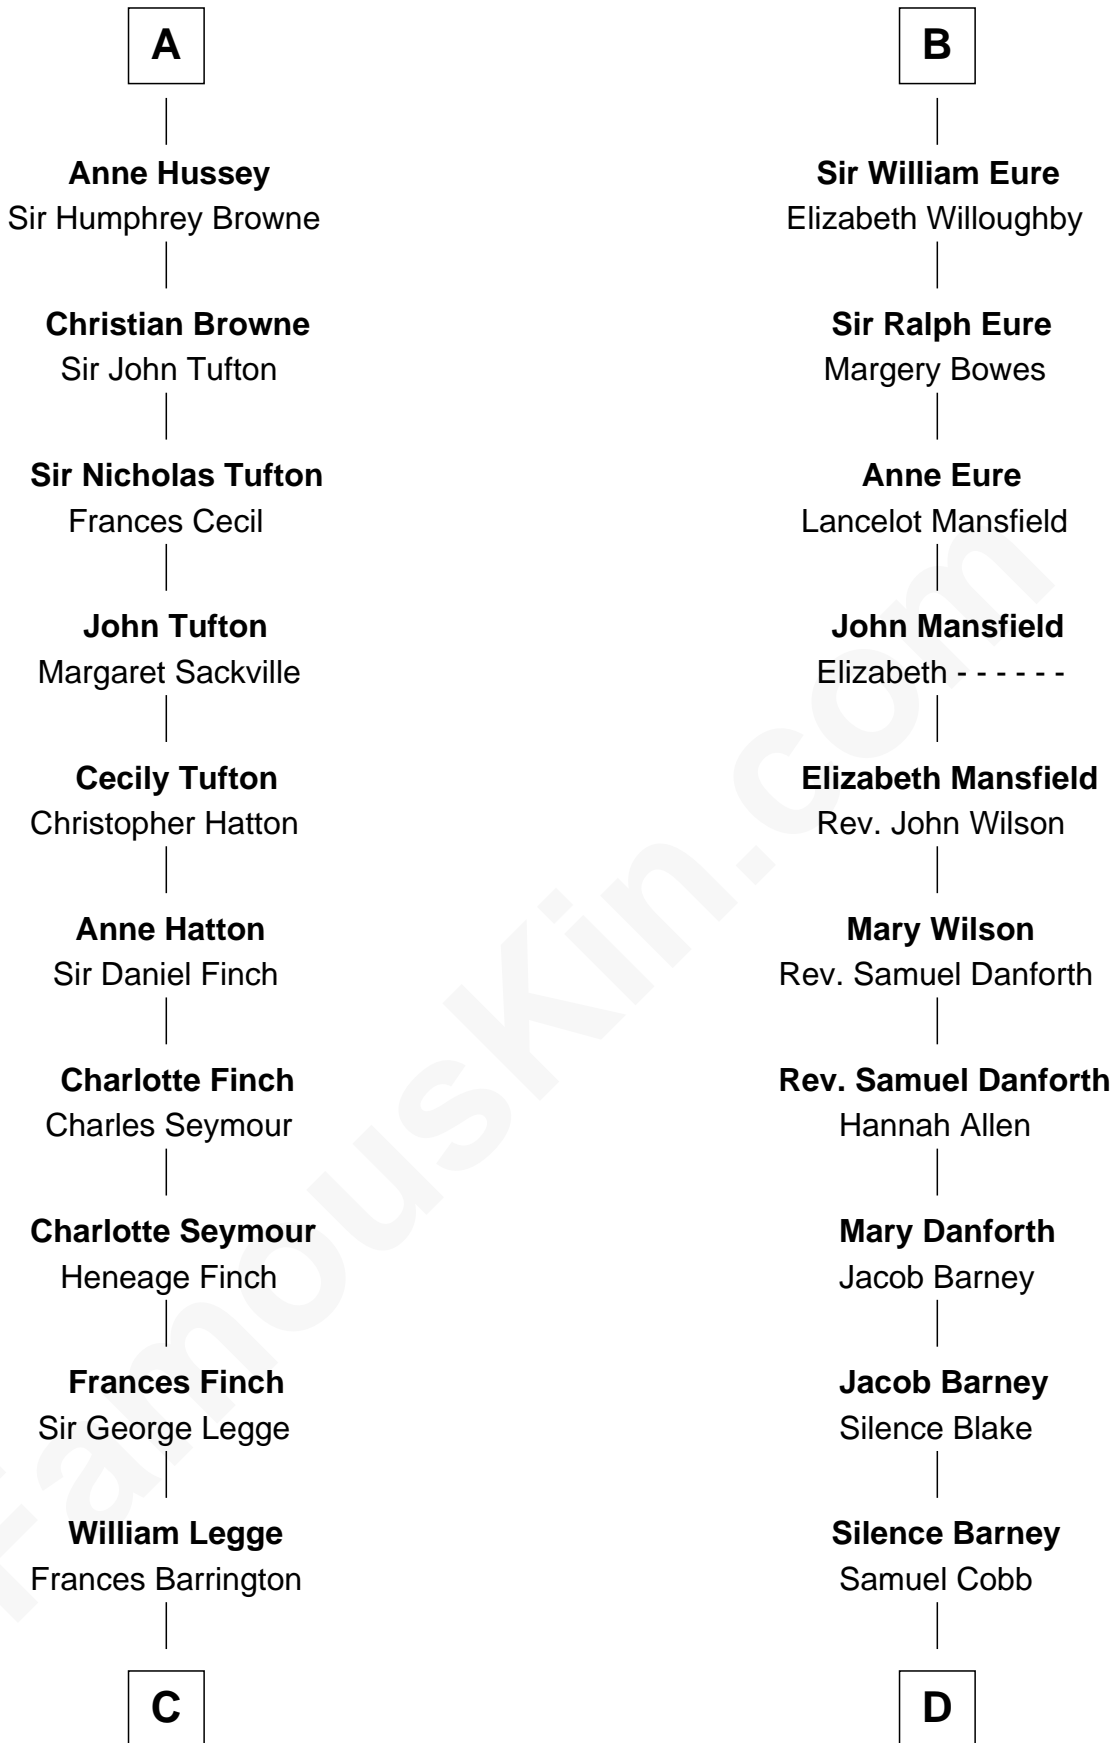

FamousKin.com Relationship Chart of

Kit Harington

TV Actor - "Game of Thrones"

21st cousin of

Sandra Day O'Connor

First Female U.S. Supreme Court Justice

C

Edward Henry Legge
Cordelia Twysden Molesworth

Lois Marjorie Legge
Ernest Wriothesley Denny

Lavender Cecilia Denny
John Charles Dundas Harington

Sir David Richard Harington
Deborah Jane Catesby

Kit Harington
TV Actor - "Game of Thrones"

D

Lettice Carlyle Cobb
Luke Day