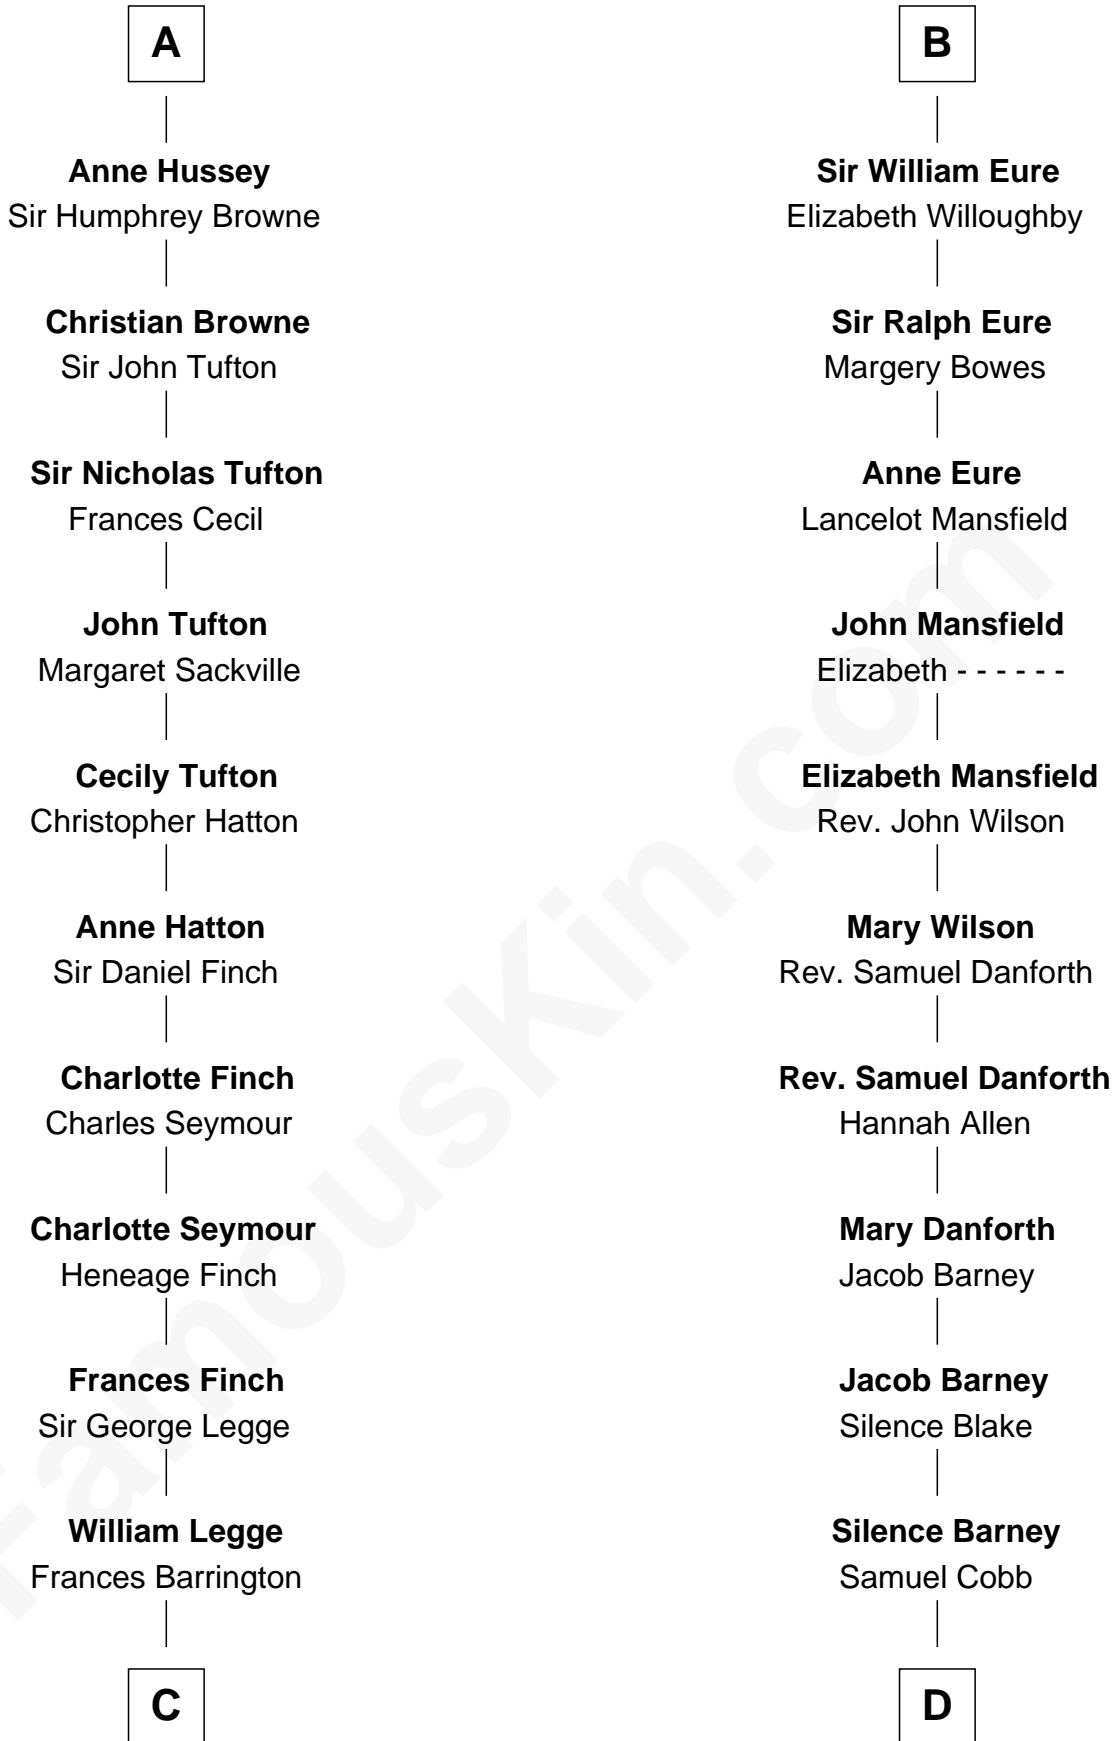

FamousKin.com Relationship Chart of

Kit Harington

TV Actor - "Game of Thrones"

21st cousin of

Sandra Day O'Connor

First Female U.S. Supreme Court Justice

Sir Henry de Percy
Eleanor de Arundel

Sir Henry de Percy
Idoine de Clifford

Isabel de Percy
Sir William de Aton

Katherine Aton
Sir Ralph Eure

Sir William Eure
Maud Fitzhugh

Sir Ralph Eure
Eleanor Greystoke

Sir William Eure
Margaret Constable

Sir Ralph Eure
Muriel Hastings

B

C

Edward Henry Legge
Cordelia Twysden Molesworth

Lois Marjorie Legge
Ernest Wriothesley Denny

Lavender Cecilia Denny
John Charles Dundas Harington

Sir David Richard Harington
Deborah Jane Catesby

Kit Harington
TV Actor - "Game of Thrones"