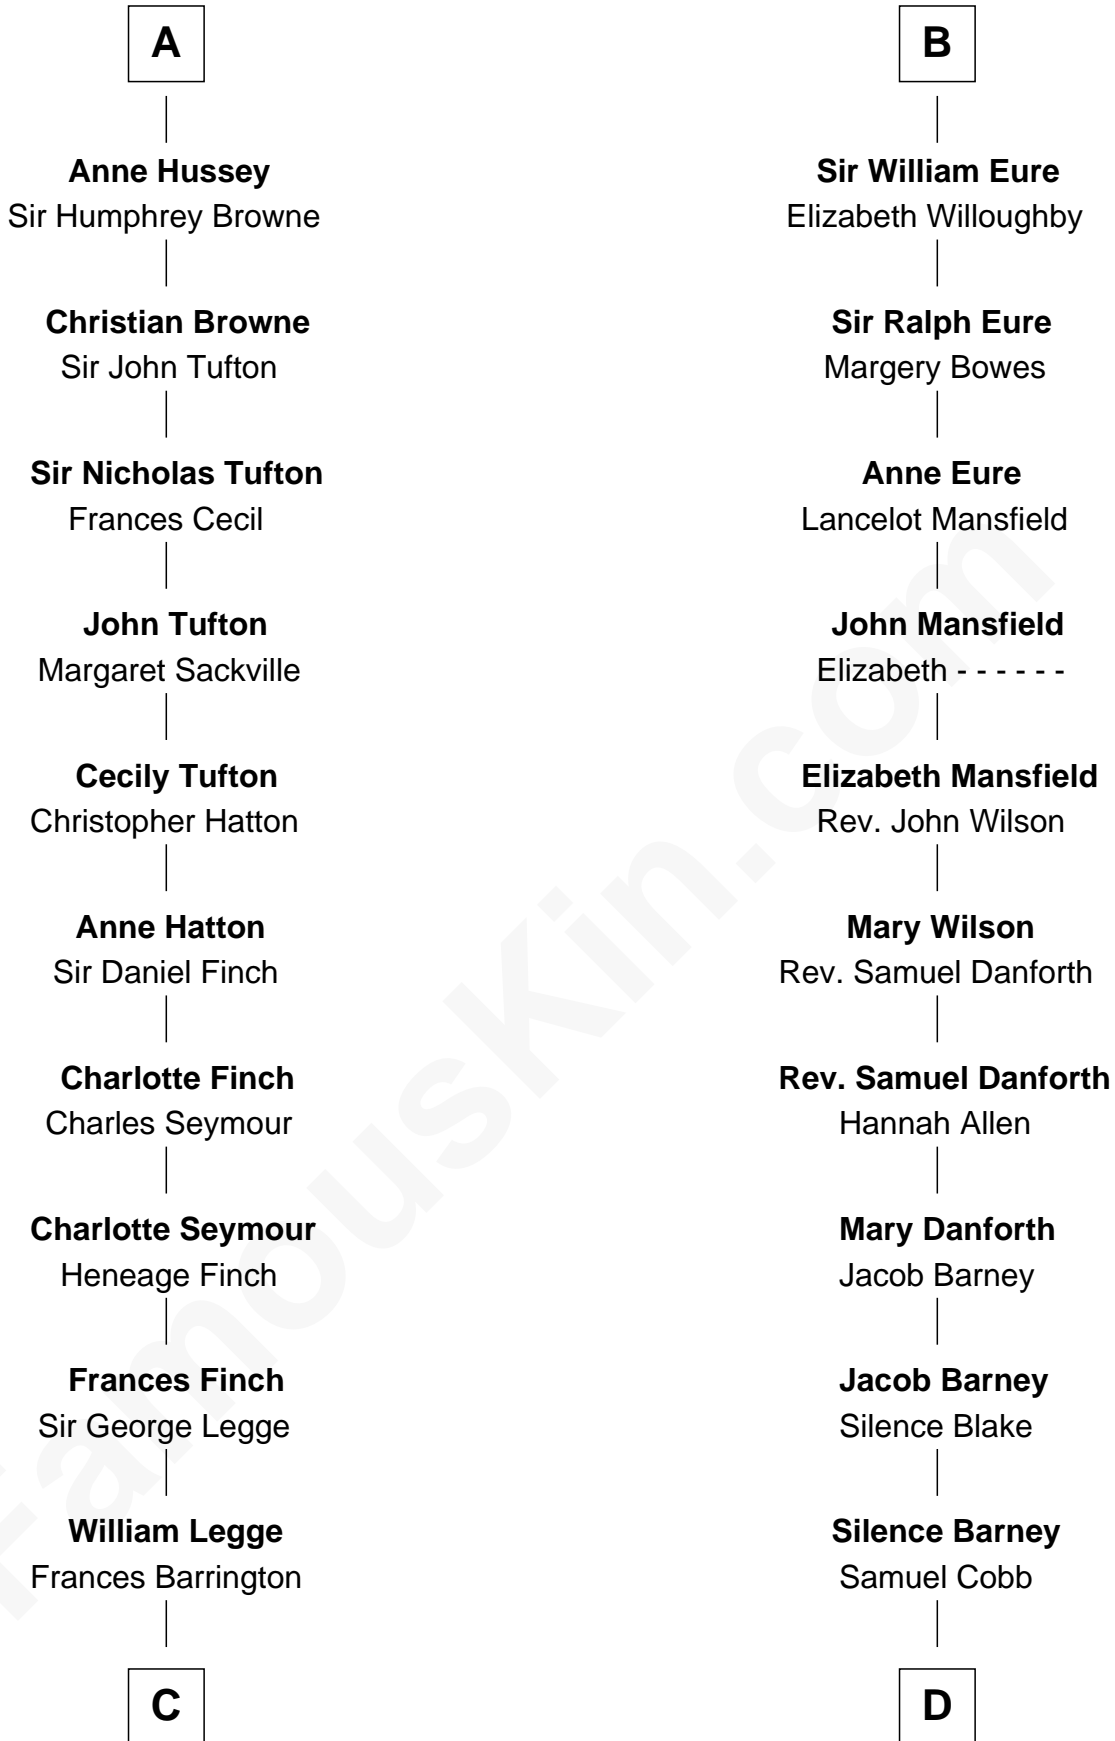

FamousKin.com

Relationship Chart of

Kit Harington

TV Actor - "Game of Thrones"

21st cousin of

Sandra Day O'Connor

First Female U.S. Supreme Court Justice

C

Edward Henry Legge
Cordelia Twysden Molesworth

Lois Marjorie Legge
Ernest Wriothesley Denny

Lavender Cecilia Denny
John Charles Dundas Harington

Sir David Richard Harington
Deborah Jane Catesby

Kit Harington
TV Actor - "Game of Thrones"