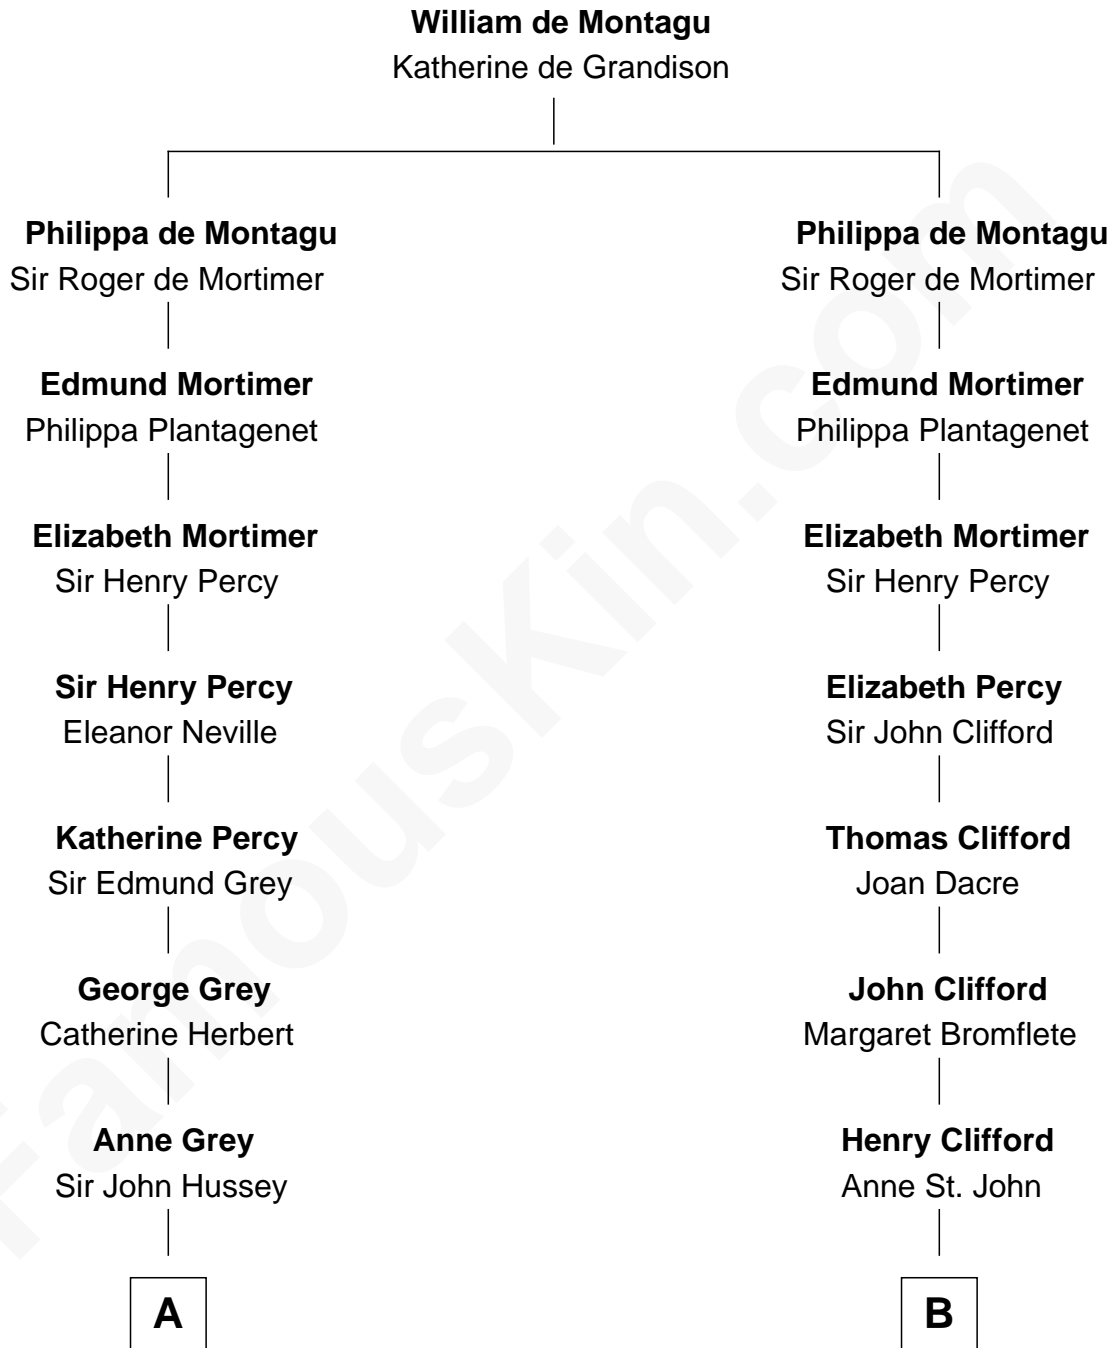

# FamousKin.com Relationship Chart of

**Kit Harington**

TV Actor - "Game of Thrones"

21st cousin of

**Sandra Day O'Connor**

First Female U.S. Supreme Court Justice

**C**

**Edward Henry Legge**  
Cordelia Twysden Molesworth

**Lois Marjorie Legge**  
Ernest Wriothesley Denny

**Lavender Cecilia Denny**  
John Charles Dundas Harington

**Sir David Richard Harington**  
Deborah Jane Catesby

**Kit Harington**  
*TV Actor - "Game of Thrones"*

**D**

**Lettice Carlyle Cobb**  
Luke Day

**Hollis Day**  
Eliza L. Flanders

**Henry Clay Day**  
Alice Edith Hilton

**Henry R. Day**  
Ada Mae Wilkey

**Sandra Day O'Connor**  
*U.S. Supreme Court Justice*