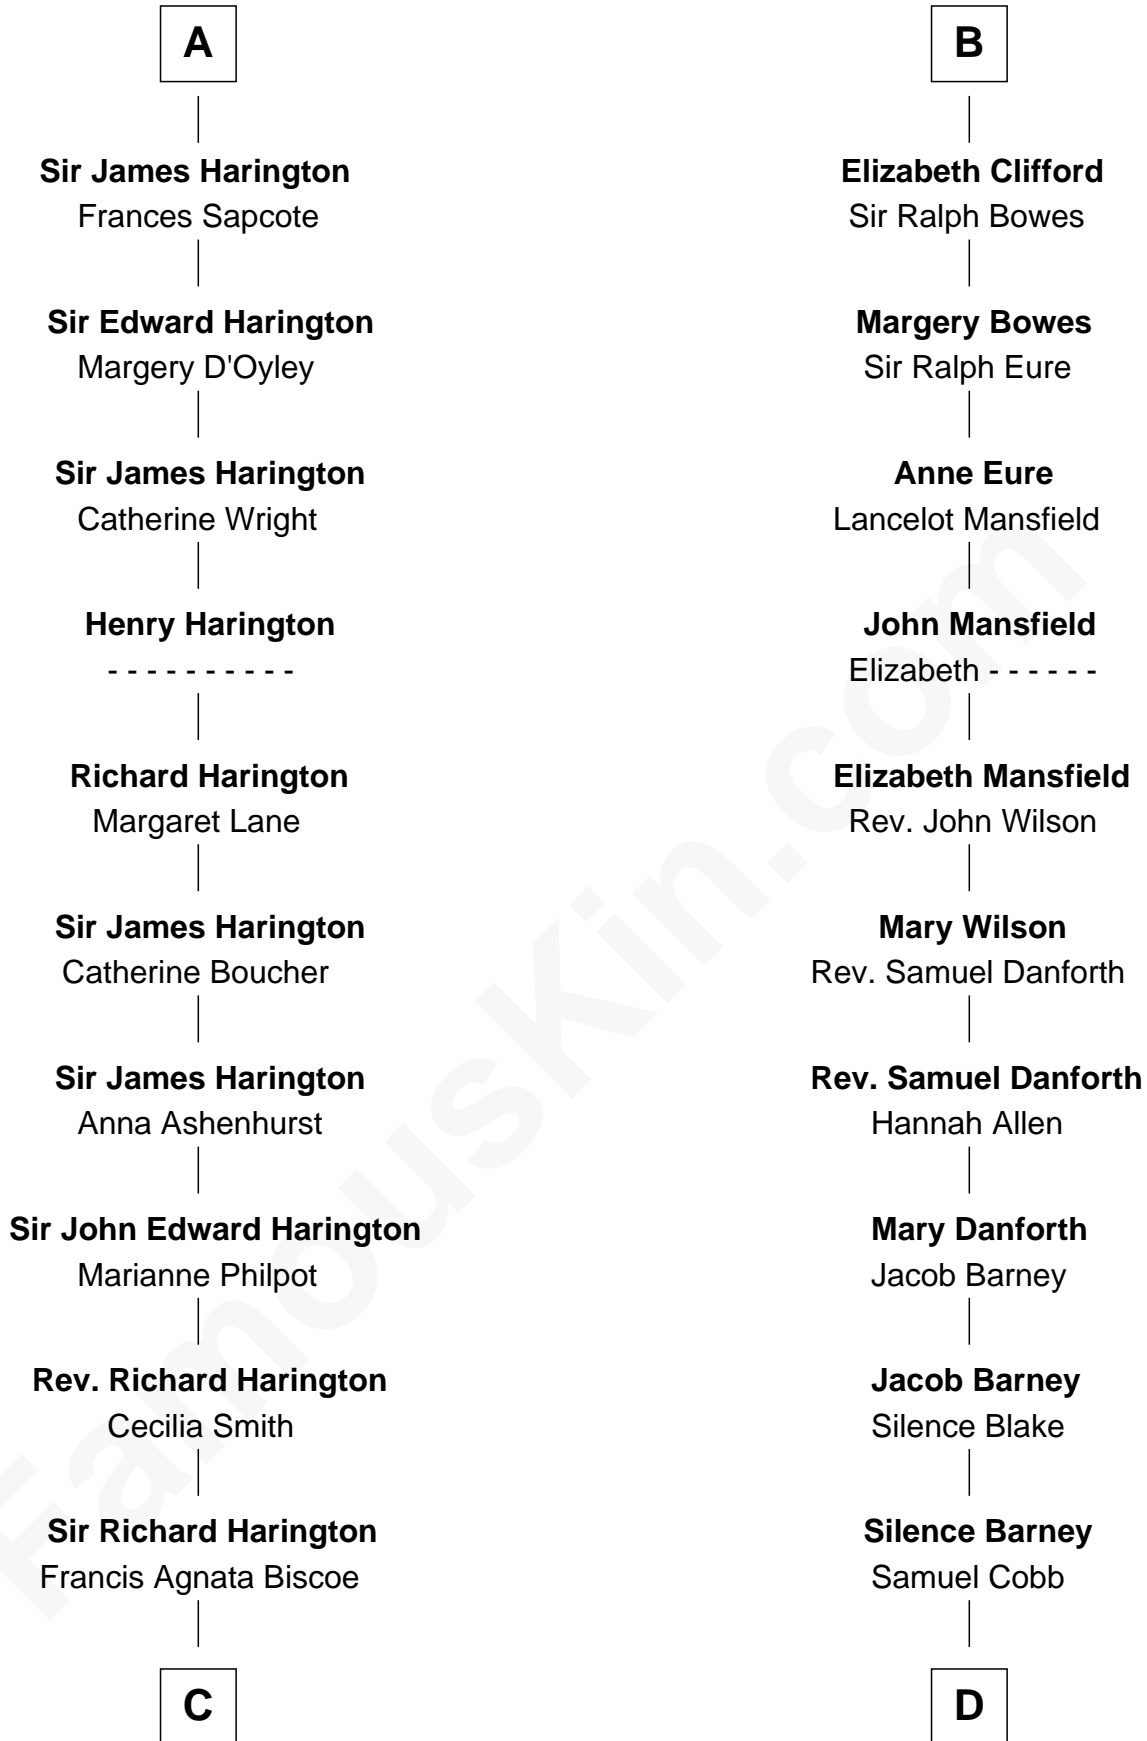

FamousKin.com

Relationship Chart of

Kit Harington

TV Actor - "Game of Thrones"

20th cousin 1 time removed of

Sandra Day O'Connor

First Female U.S. Supreme Court Justice

C

Sir Richard Harington

Selina Louisa Grace Dundas

John Charles Dundas Harington

Lavender Cecilia Denny

Sir David Richard Harington

Deborah Jane Catesby

Kit Harington

TV Actor - "Game of Thrones"