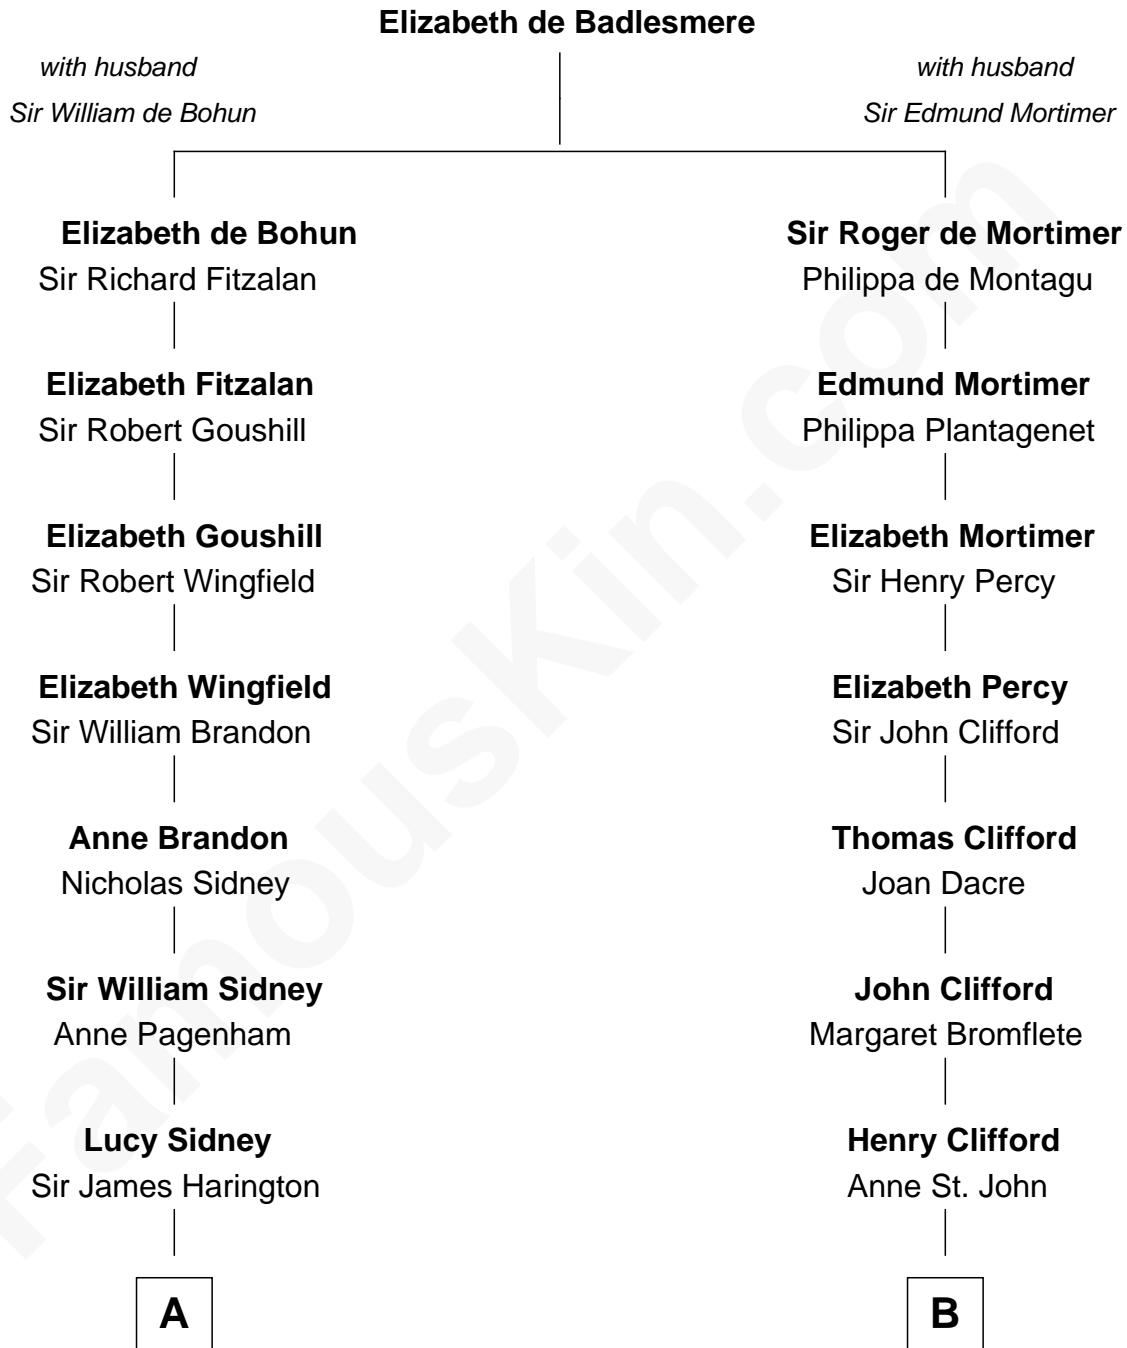

FamousKin.com

Relationship Chart of

Kit Harington

TV Actor - "Game of Thrones"

20th cousin 1 time removed of

Sandra Day O'Connor

First Female U.S. Supreme Court Justice

C

Sir Richard Harington

Selina Louisa Grace Dundas

John Charles Dundas Harington

Lavender Cecilia Denny

Sir David Richard Harington

Deborah Jane Catesby

Kit Harington

TV Actor - "Game of Thrones"