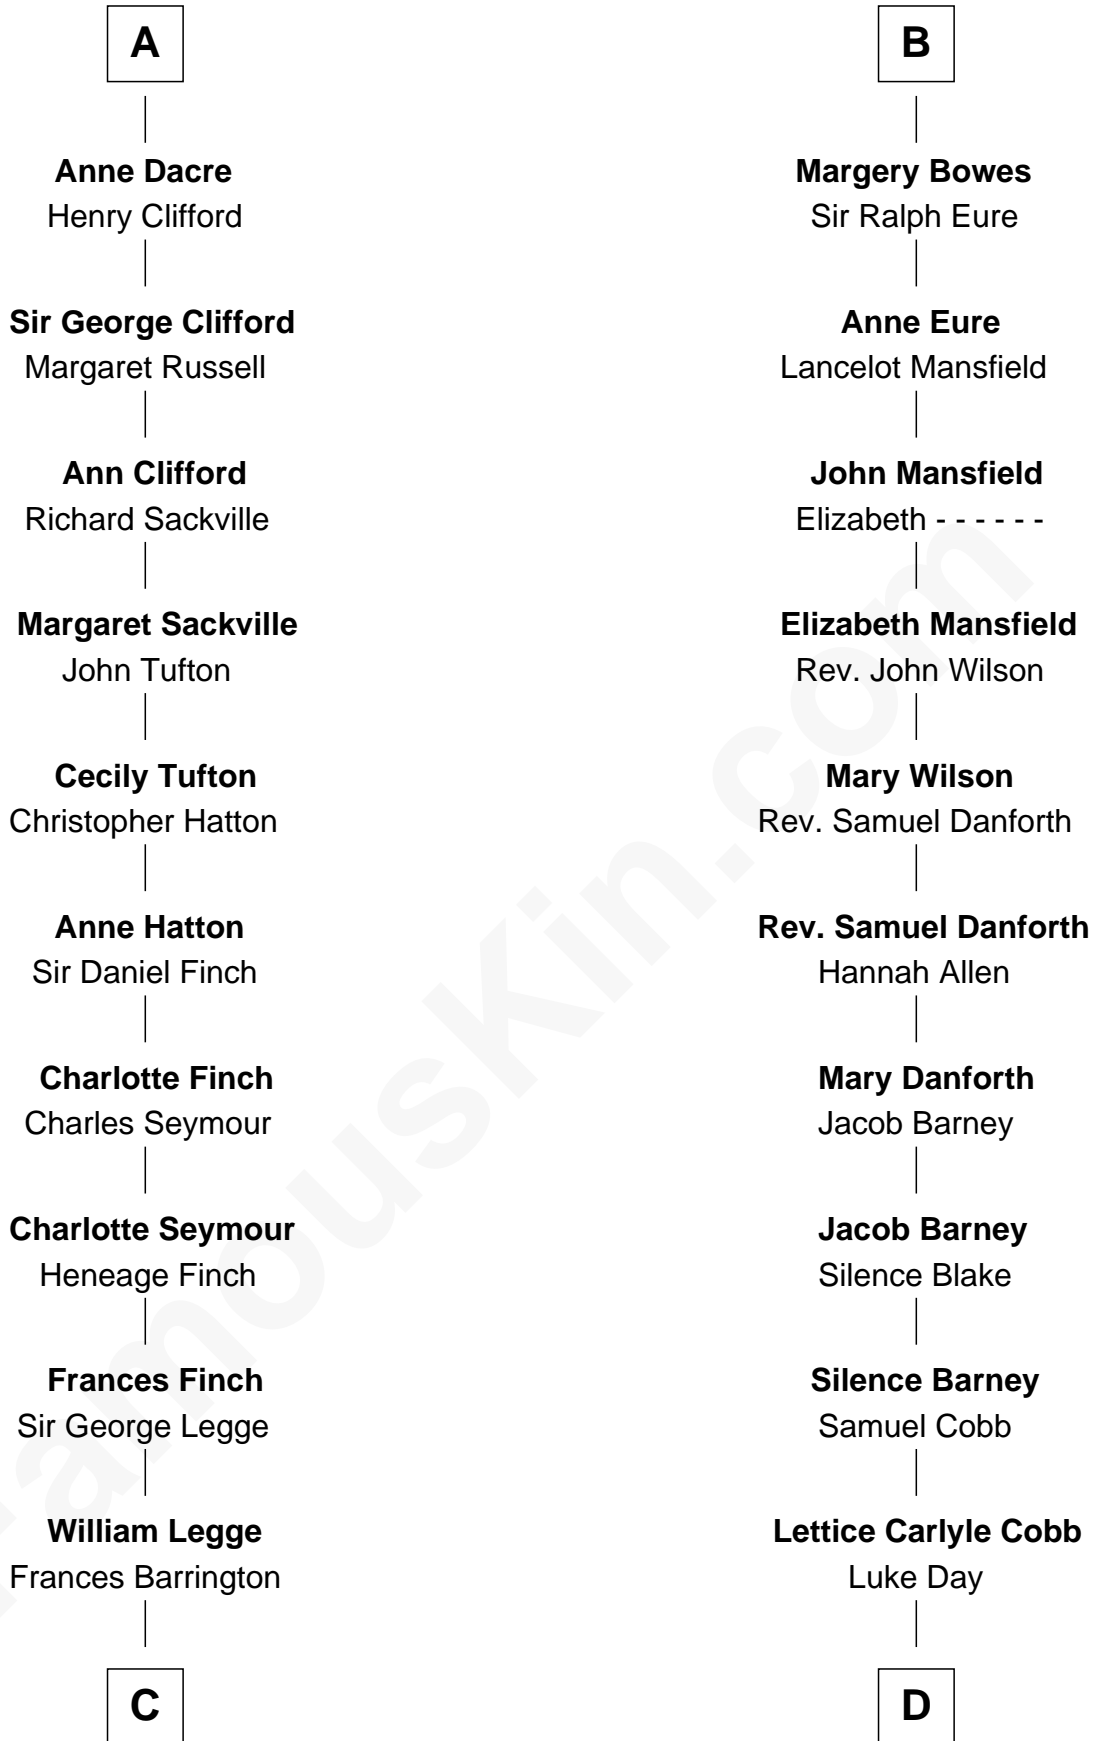

FamousKin.com

Relationship Chart of

Kit Harington

TV Actor - "Game of Thrones"

20th cousin 1 time removed of

Sandra Day O'Connor

First Female U.S. Supreme Court Justice

C

Edward Henry Legge
Cordelia Twysden Molesworth

Lois Marjorie Legge
Ernest Wriothesley Denny

Lavender Cecilia Denny
John Charles Dundas Harington

Sir David Richard Harington
Deborah Jane Catesby

Kit Harington
TV Actor - "Game of Thrones"