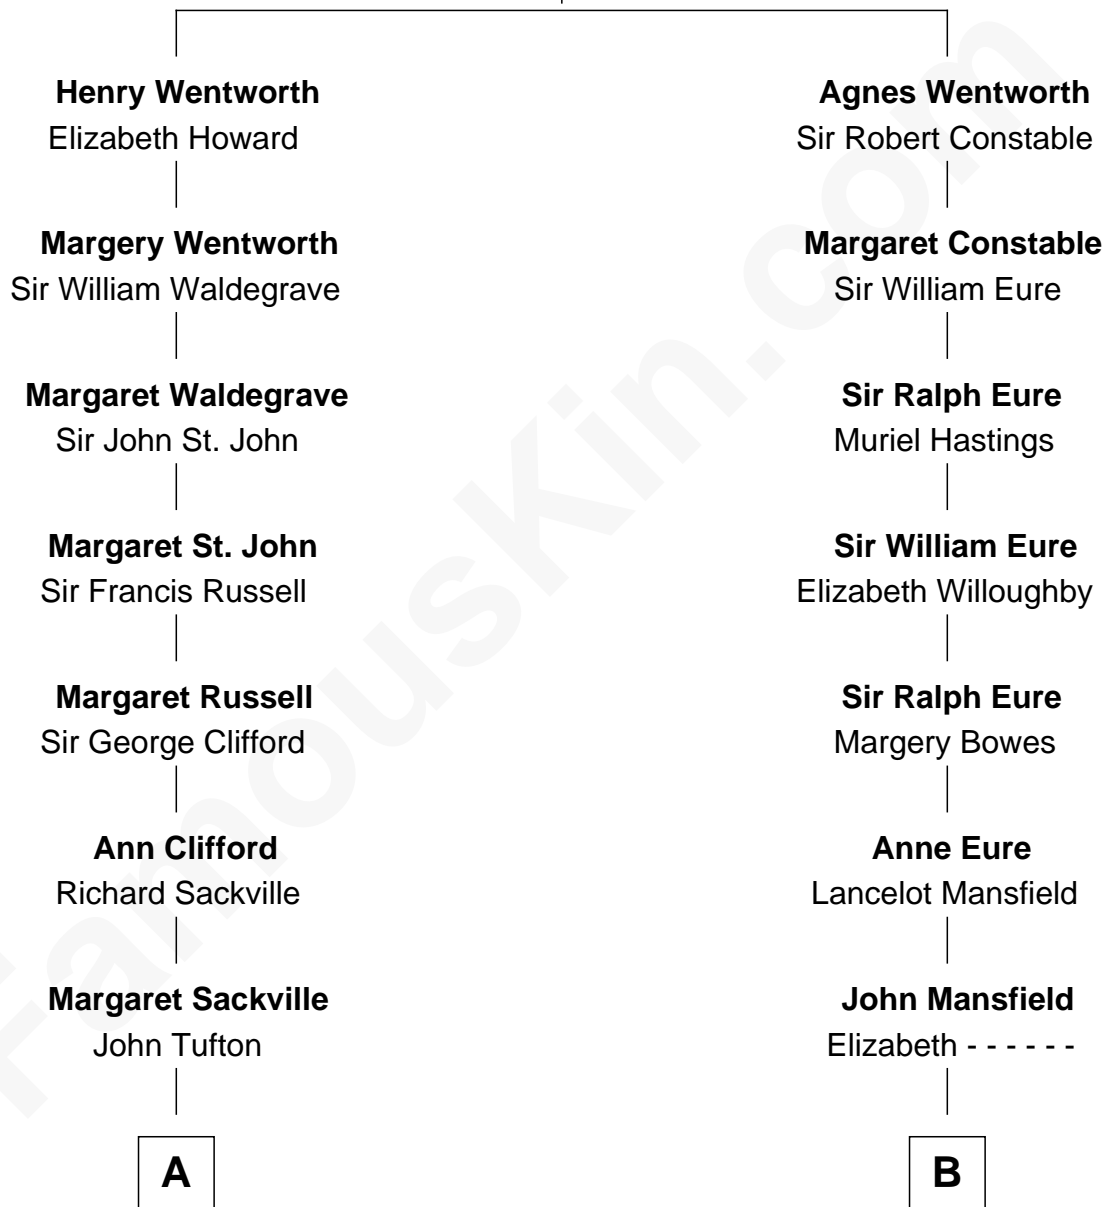

# FamousKin.com Relationship Chart of

**Kit Harington**

*TV Actor - "Game of Thrones"*

17th cousin of

**Sandra Day O'Connor**

*First Female U.S. Supreme Court Justice*

**Sir Roger Wentworth**

Margery Despencer

Kit Harington photo by [Gage Skidmore](#) (CC BY-SA 2.0)