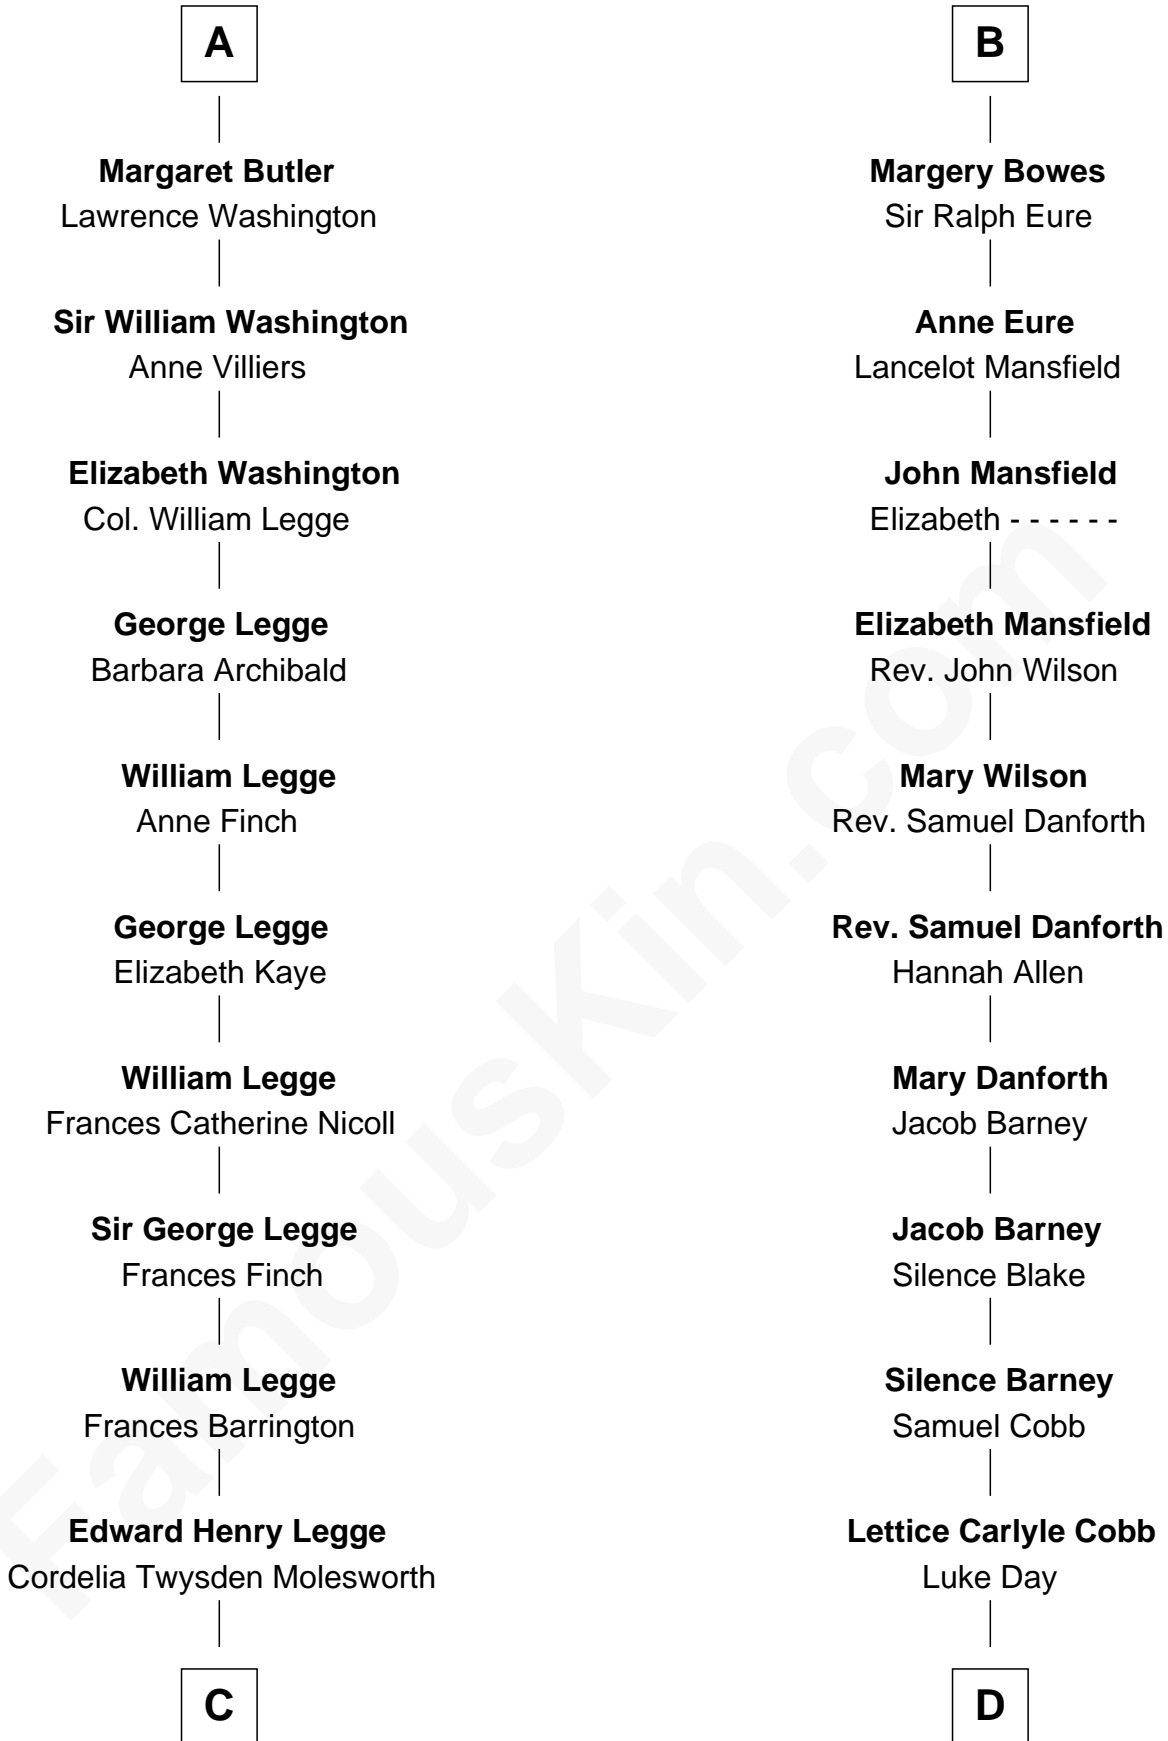

FamousKin.com Relationship Chart of

Kit Harington

TV Actor - "Game of Thrones"

20th cousin of

Sandra Day O'Connor

First Female U.S. Supreme Court Justice

Sir Maurice de Berkeley

Eve la Zouche

Thomas de Berkeley
Katherine de Clyvedon

Sir John Berkeley
Elizabeth Betteshorne

Elizabeth Berkeley
Sir John Sutton

Sir Edmund Sutton
Joyce Tiptoft

Sir John Sutton
Anne Clarell

Margaret Sutton
John Butler

William Butler
Margaret Greeke

A

Isabel de Berkeley
Sir Robert de Clifford

Sir Roger de Clifford
Maud de Beauchamp

Katherine de Clifford
Sir Ralph de Greystoke

Joan de Greystoke
Sir William Bowes

Sir William Bowes
Maud FitzHugh

Sir Ralph Bowes
Margery Conyers

Sir Ralph Bowes
Elizabeth Clifford

B

C

Lois Marjorie Legge
Ernest Wriothesley Denny

Lavender Cecilia Denny
John Charles Dundas Harington

Sir David Richard Harington
Deborah Jane Catesby

Kit Harington
TV Actor - "Game of Thrones"