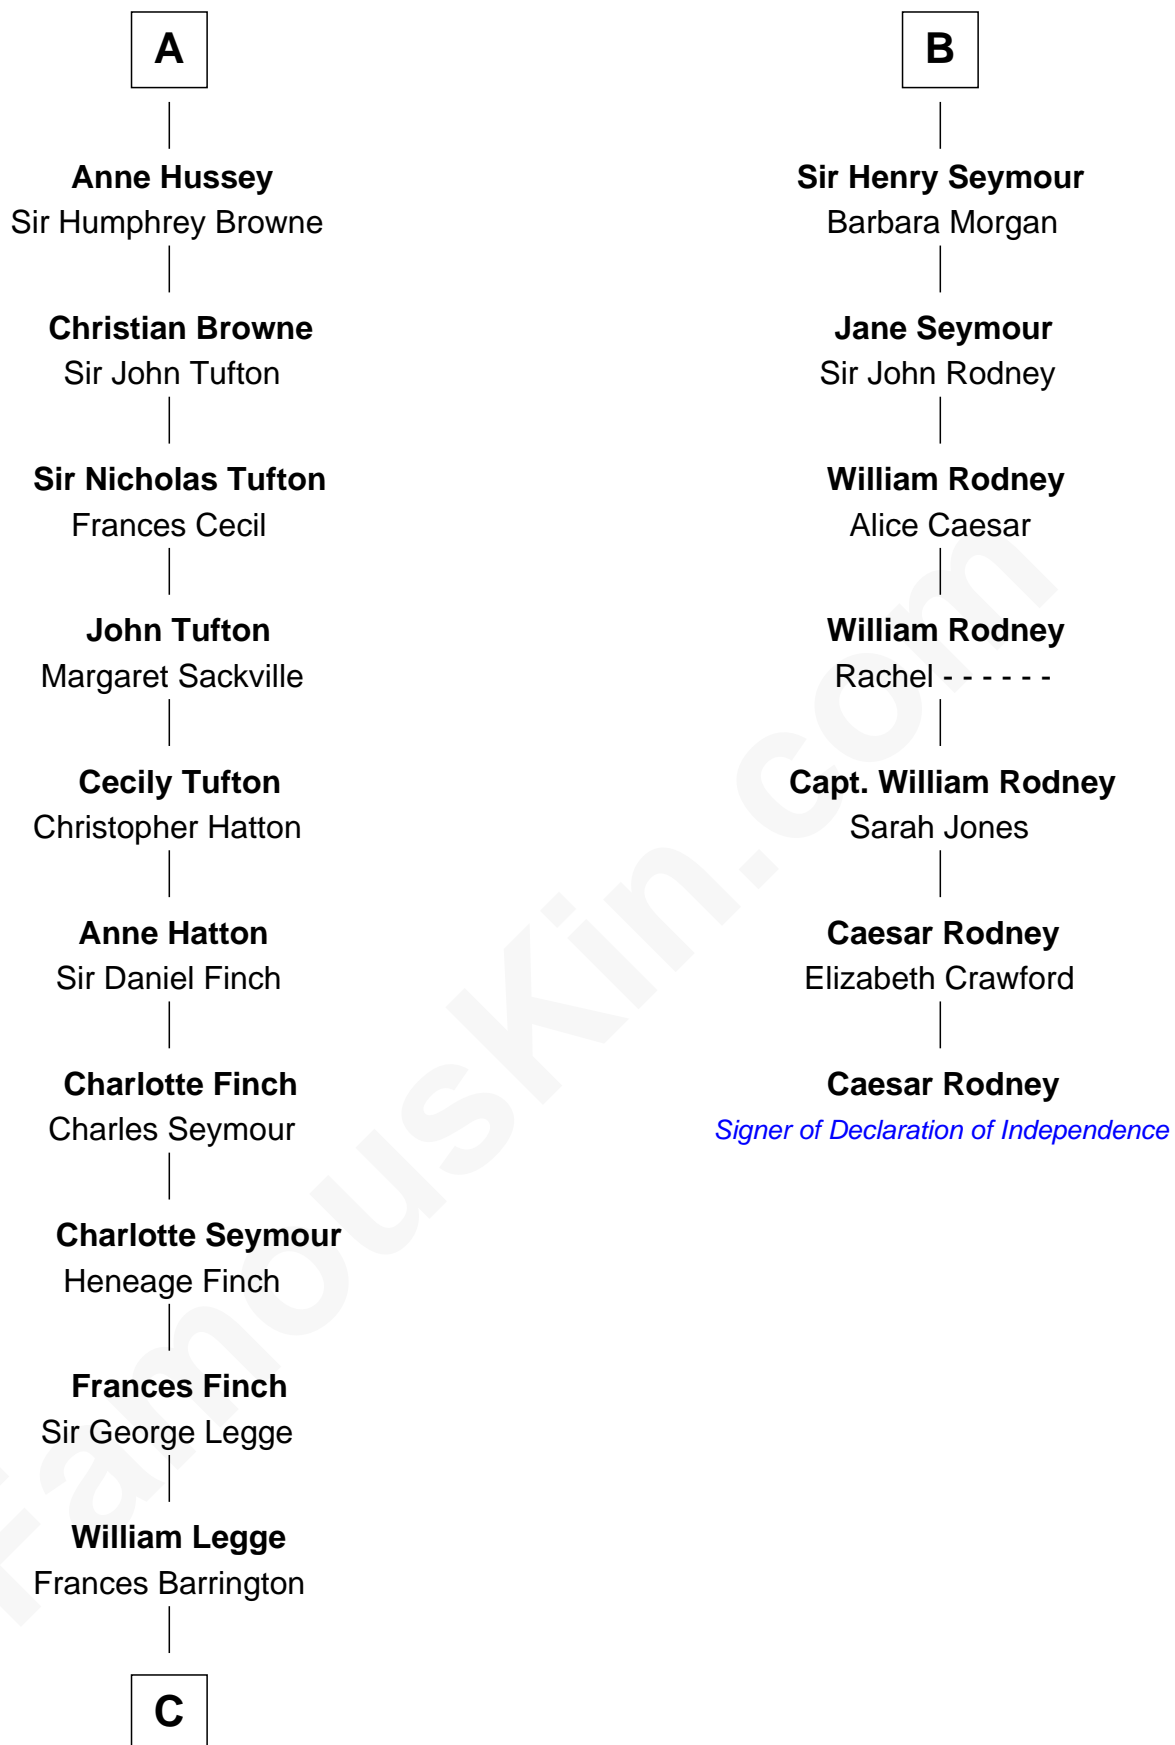

FamousKin.com

Relationship Chart of

Kit Harington

TV Actor - "Game of Thrones"

13th cousin 8 times removed of

Caesar Rodney

Signer of the Declaration of Independence

C

Edward Henry Legge
Cordelia Twysden Molesworth

Lois Marjorie Legge
Ernest Wriothesley Denny

Lavender Cecilia Denny
John Charles Dundas Harington

Sir David Richard Harington
Deborah Jane Catesby

Kit Harington
TV Actor - "Game of Thrones"