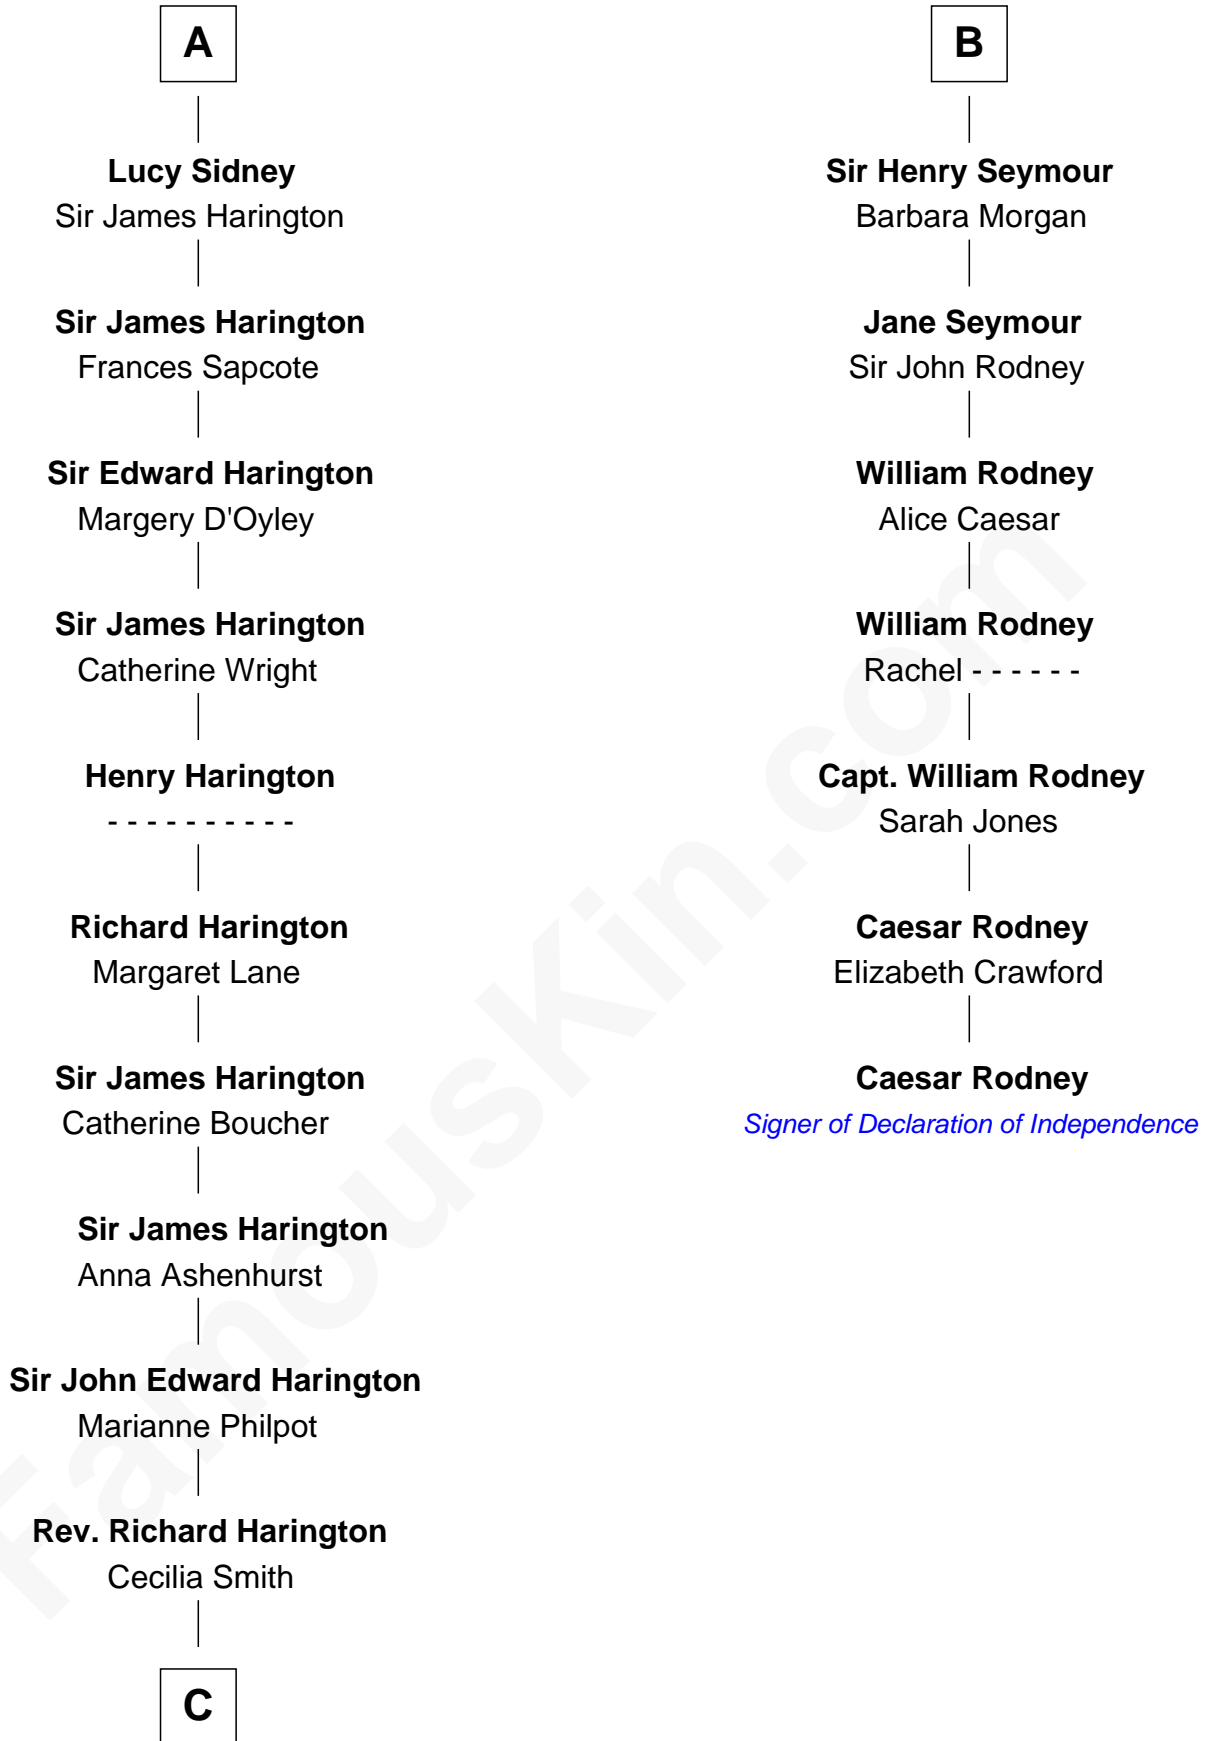

FamousKin.com

Relationship Chart of

Kit Harington

TV Actor - "Game of Thrones"

13th cousin 8 times removed of

Caesar Rodney

Signer of the Declaration of Independence

Henry Plantagenet
Maud de Chaworth

Sir Philip Wentworth

Sir Henry Wentworth

Anne Say

Margery Wentworth

Sir John Seymour

B

C

—
Sir Richard Harington