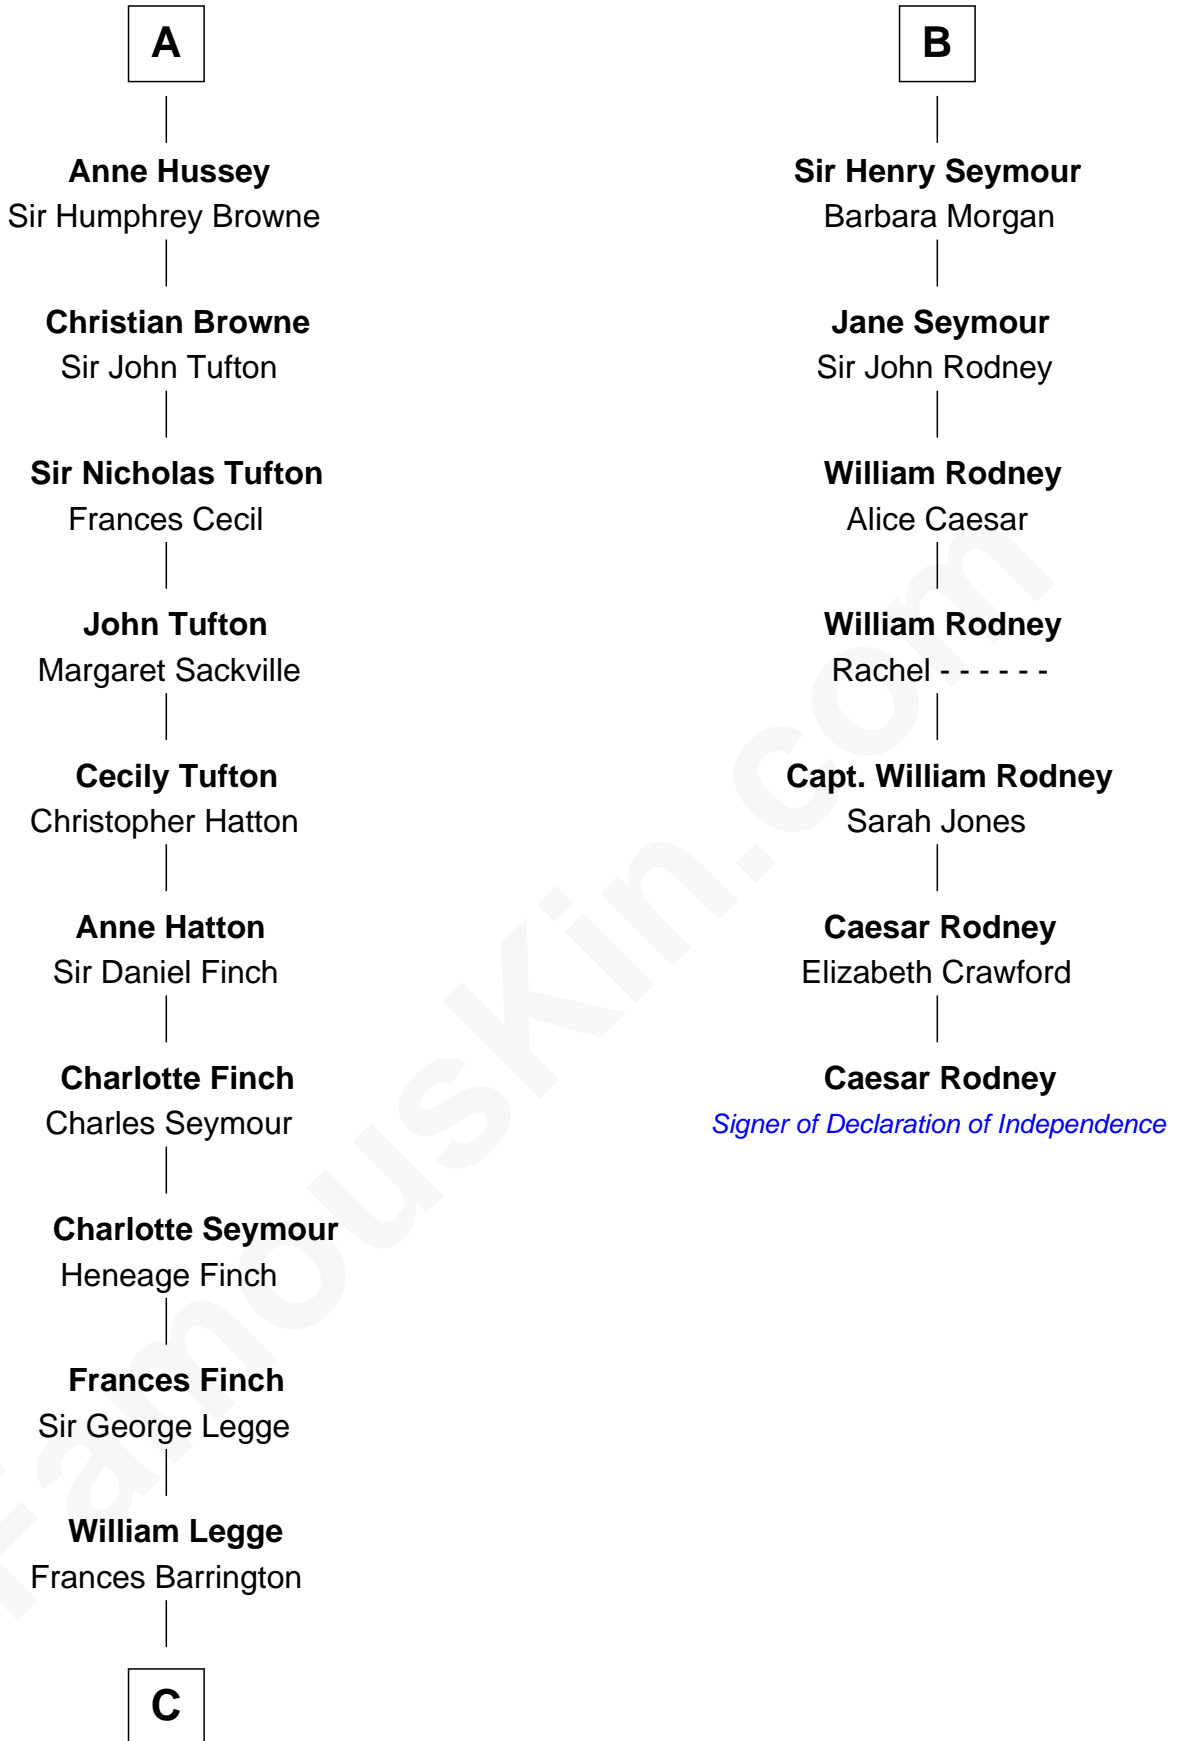

FamousKin.com

Relationship Chart of

Kit Harington

TV Actor - "Game of Thrones"

13th cousin 8 times removed of

Caesar Rodney

Signer of the Declaration of Independence

Sir Hugh I de Audley

Iseult de Mortimer

C

Edward Henry Legge
Cordelia Twysden Molesworth

Lois Marjorie Legge
Ernest Wriothesley Denny

Lavender Cecilia Denny
John Charles Dundas Harington

Sir David Richard Harington
Deborah Jane Catesby