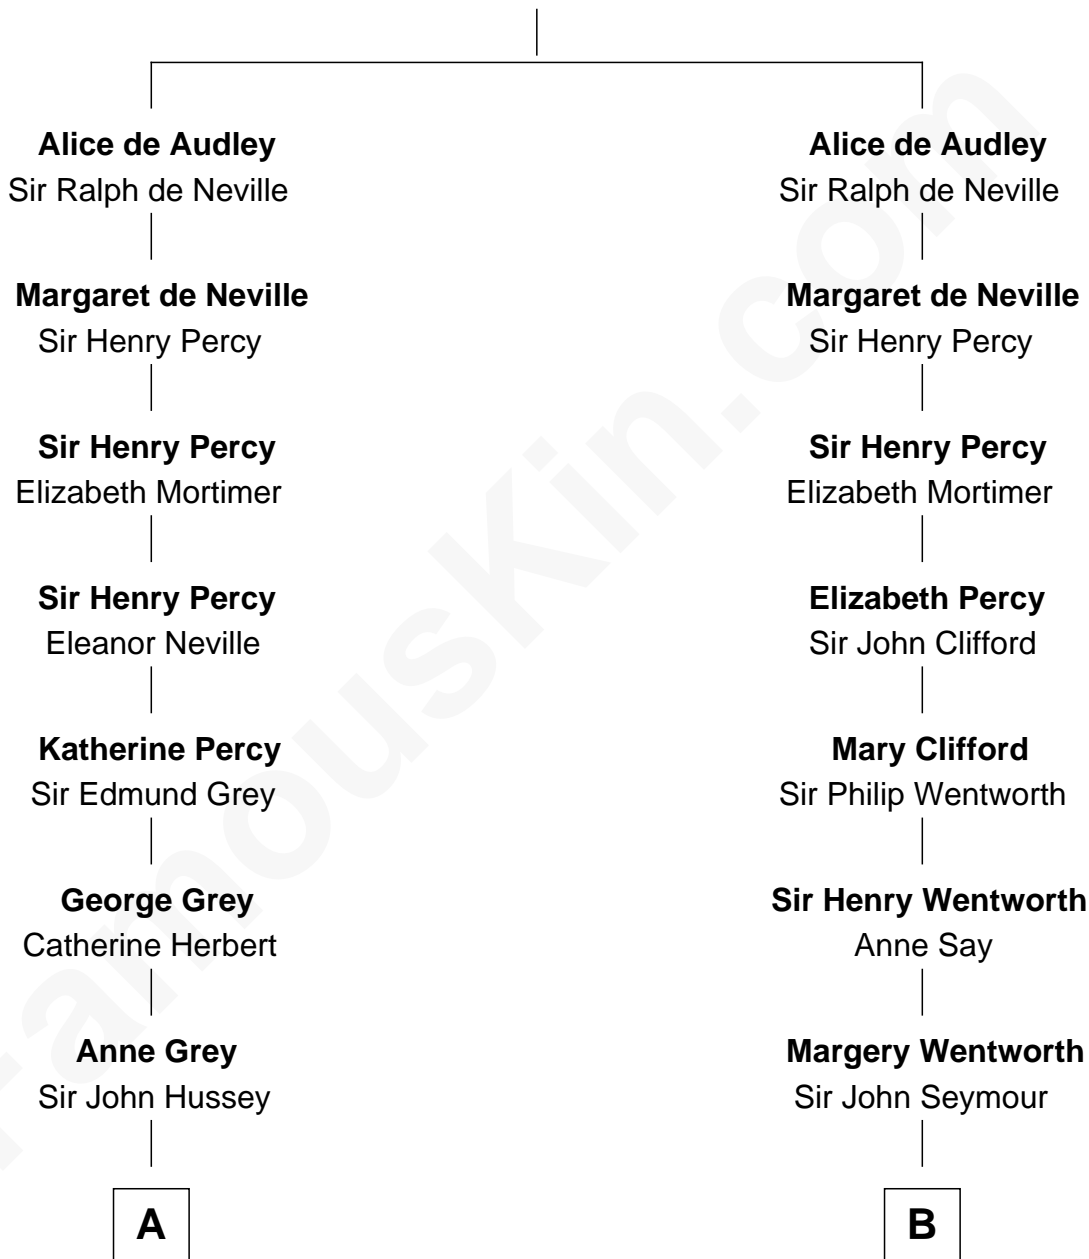

FamousKin.com

Relationship Chart of

Kit Harington

TV Actor - "Game of Thrones"

13th cousin 8 times removed of

Caesar Rodney

Signer of the Declaration of Independence

Sir Hugh I de Audley

Iseult de Mortimer

C

Edward Henry Legge
Cordelia Twysden Molesworth

Lois Marjorie Legge
Ernest Wriothesley Denny

Lavender Cecilia Denny
John Charles Dundas Harington

Sir David Richard Harington
Deborah Jane Catesby