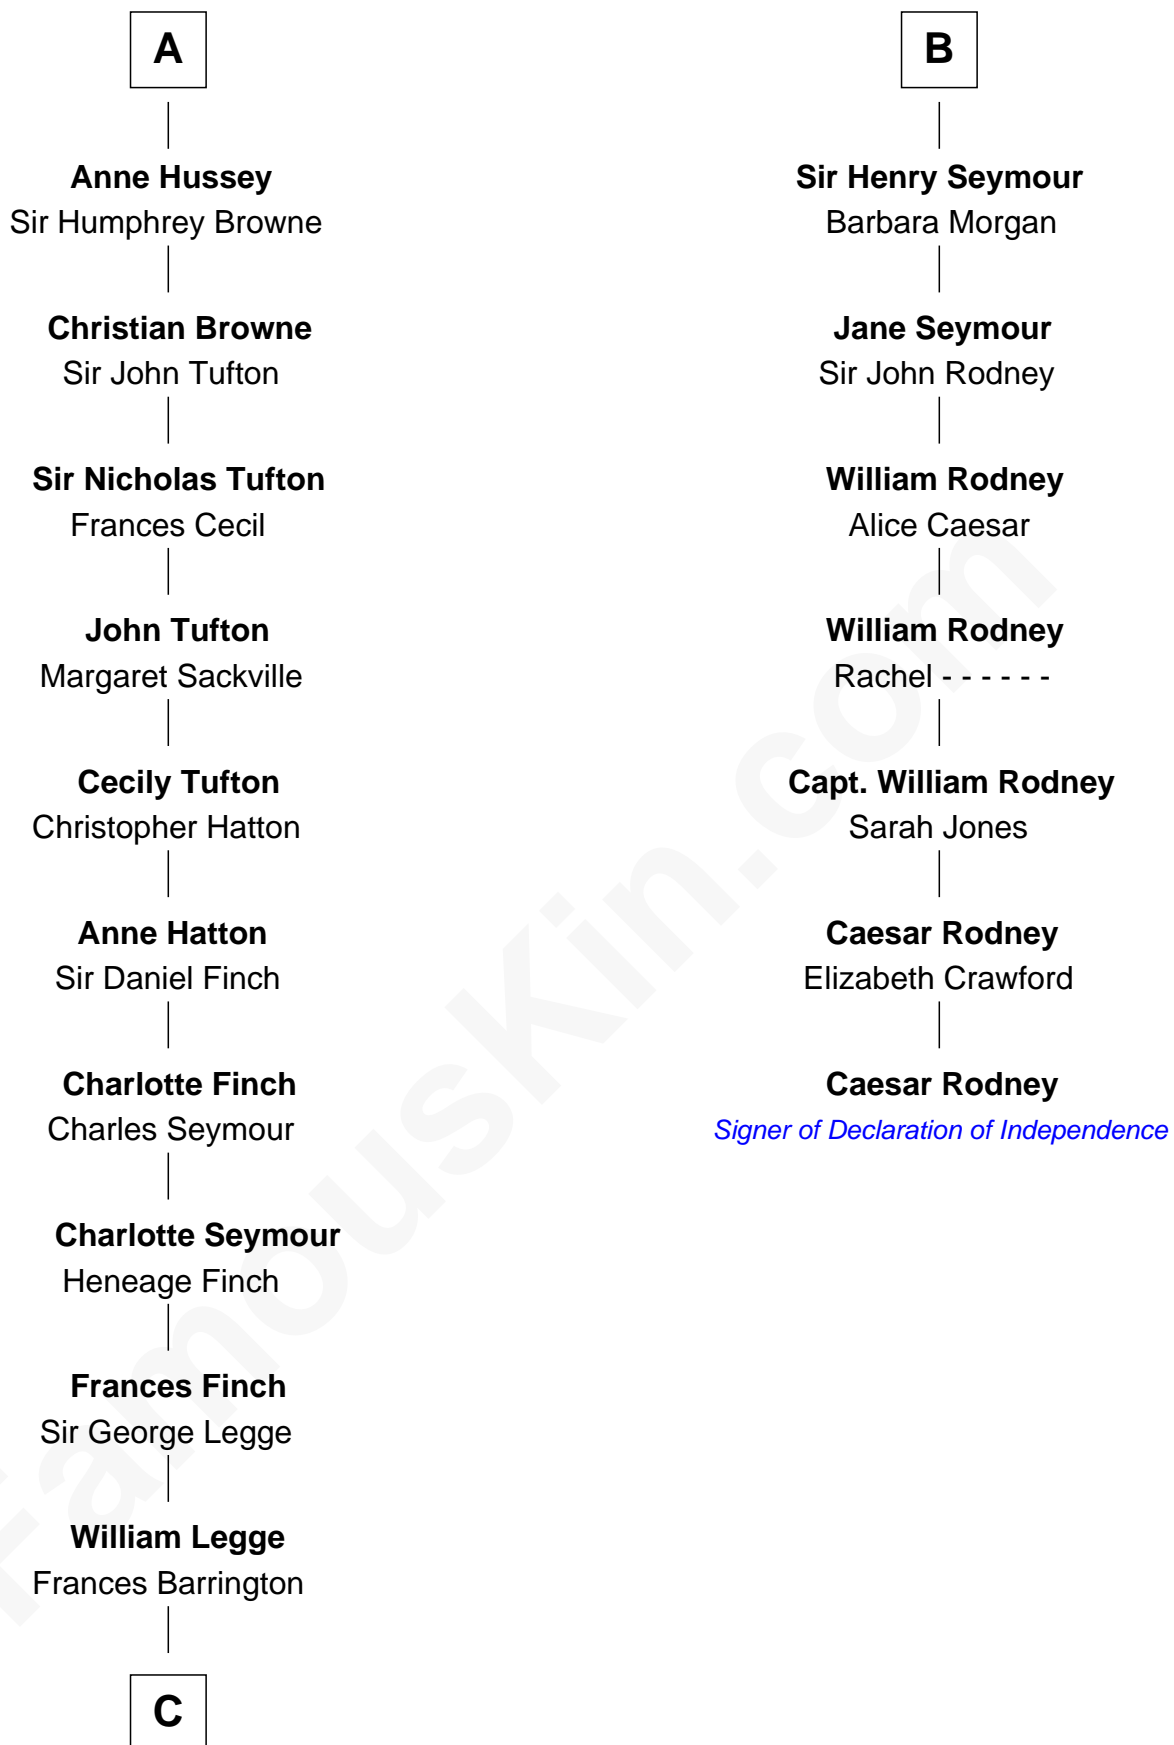

## Relationship Chart of

### Kit Harington

TV Actor - "Game of Thrones"

13th cousin 8 times removed of

### Caesar Rodney

Signer of the Declaration of Independence

**C**

Edward Henry Legge  
Cordelia Twysden Molesworth

Lois Marjorie Legge  
Ernest Wriothesley Denny

Lavender Cecilia Denny  
John Charles Dundas Harington