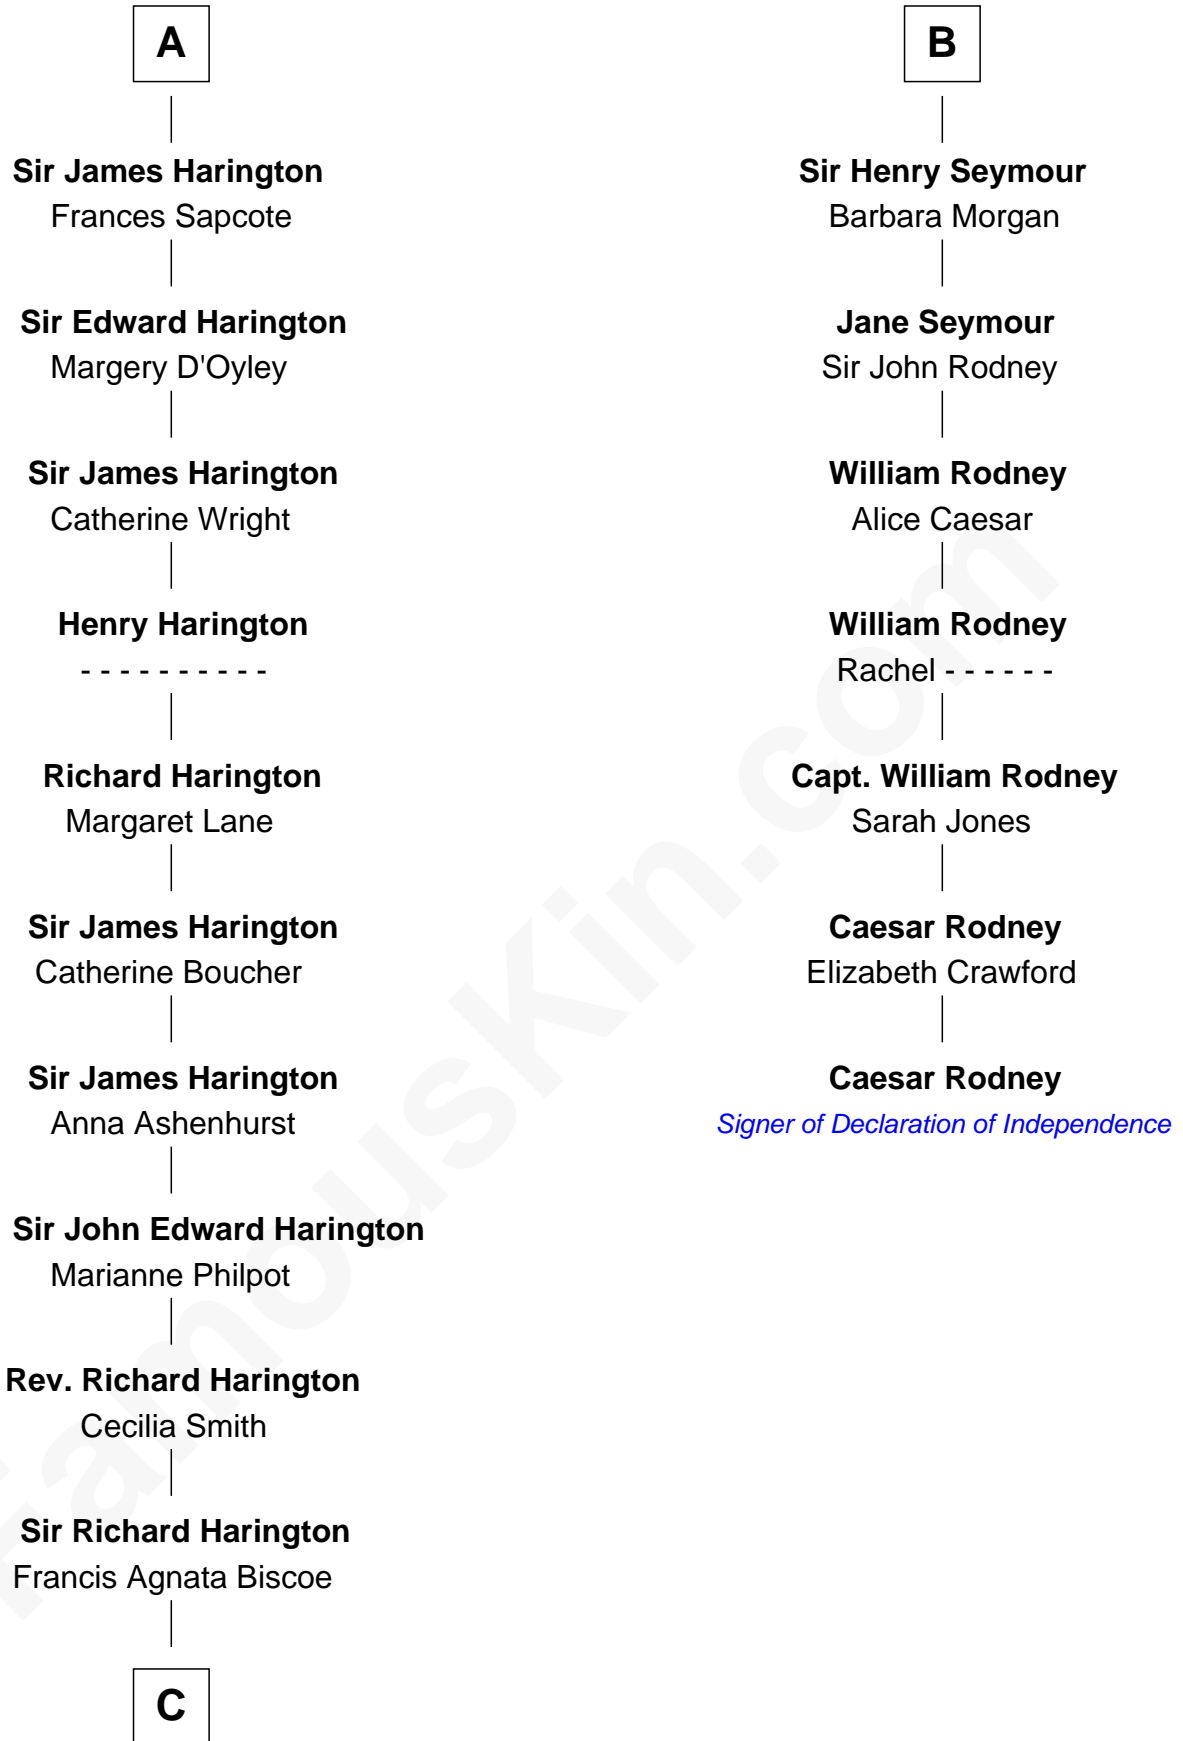

FamousKin.com

Relationship Chart of

Kit Harington

TV Actor - "Game of Thrones"

13th cousin 7 times removed of

Caesar Rodney

Signer of the Declaration of Independence

C

—
Sir Richard Harington

Selina Louisa Grace Dundas

—
John Charles Dundas Harington

Lavender Cecilia Denny

—
Sir David Richard Harington

Deborah Jane Catesby

—
Kit Harington

TV Actor - "Game of Thrones"