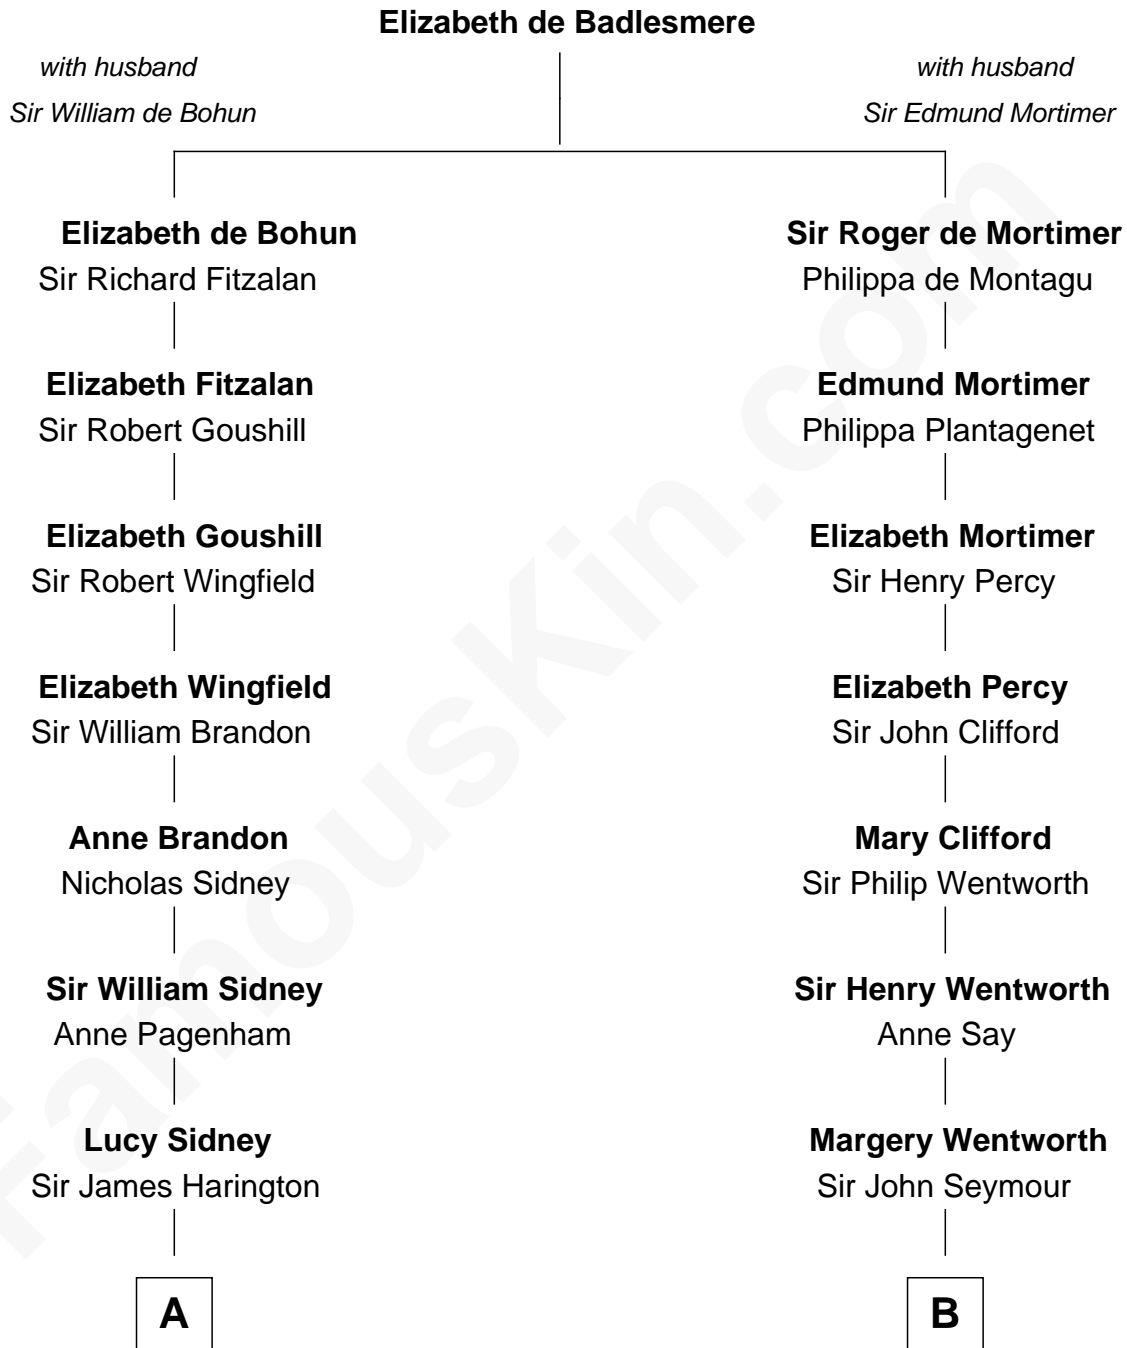

FamousKin.com

Relationship Chart of

Kit Harington

TV Actor - "Game of Thrones"

13th cousin 7 times removed of

Caesar Rodney

Signer of the Declaration of Independence

C

—
Sir Richard Harington

Selina Louisa Grace Dundas

—
John Charles Dundas Harington

Lavender Cecilia Denny

—
Sir David Richard Harington

Deborah Jane Catesby

—
Kit Harington

TV Actor - "Game of Thrones"