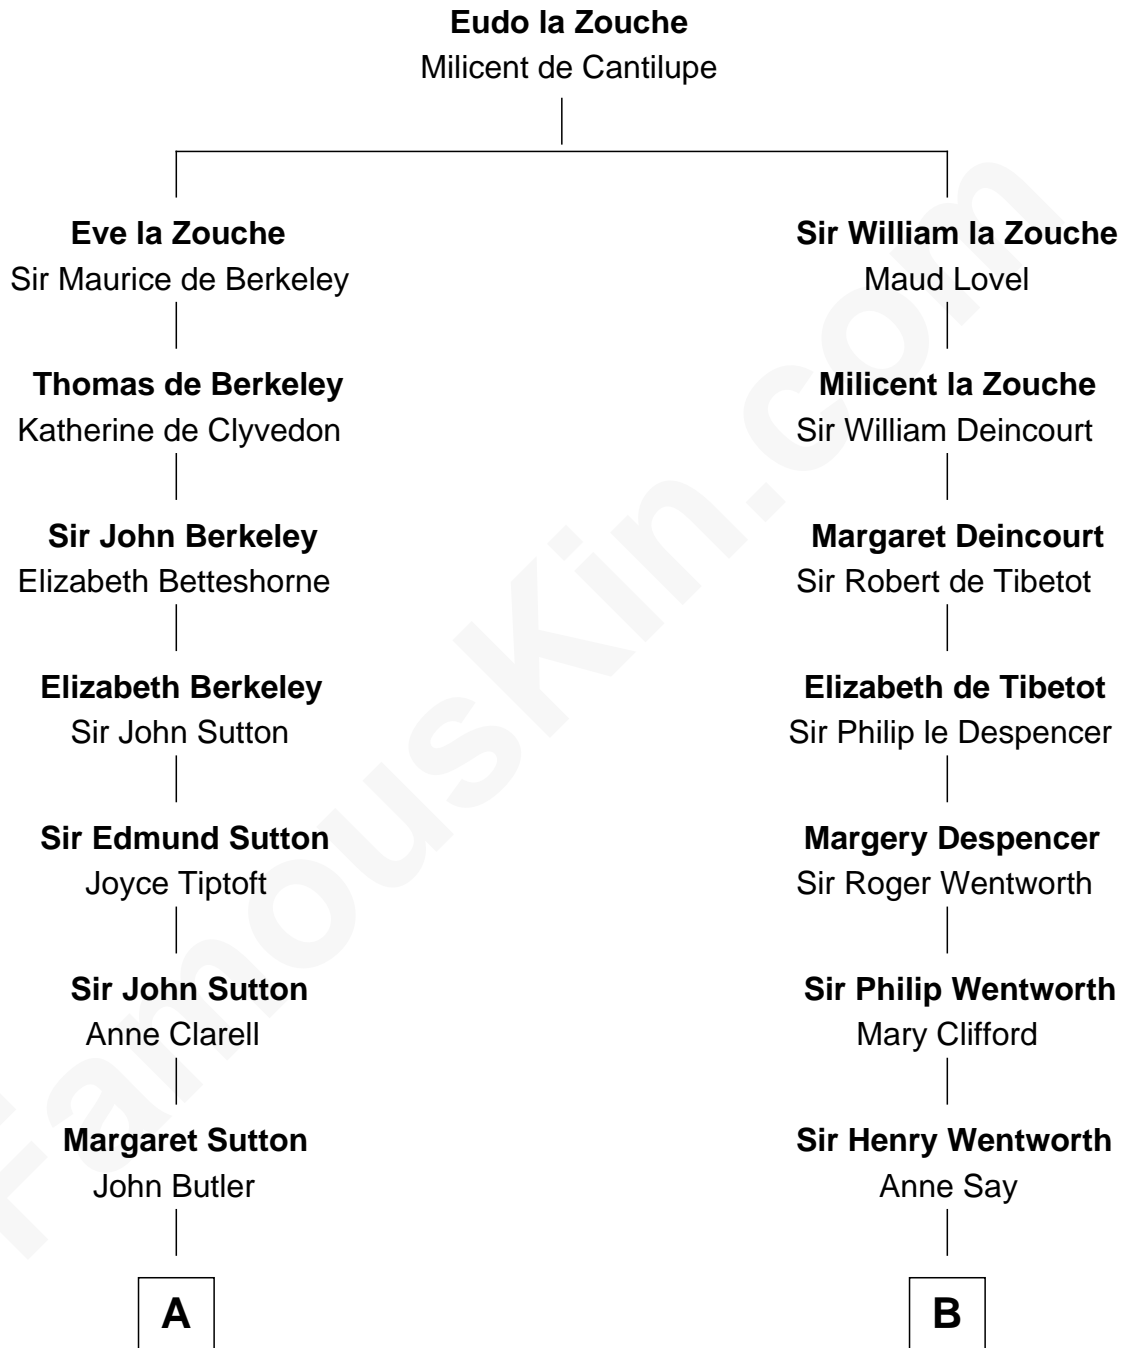

FamousKin.com

Relationship Chart of

Kit Harington

TV Actor - "Game of Thrones"

14th cousin 7 times removed of

Caesar Rodney

Signer of the Declaration of Independence

C

Edward Henry Legge
Cordelia Twysden Molesworth

Lois Marjorie Legge
Ernest Wriothesley Denny

Lavender Cecilia Denny
John Charles Dundas Harington

Sir David Richard Harington
Deborah Jane Catesby

Kit Harington
TV Actor - "Game of Thrones"