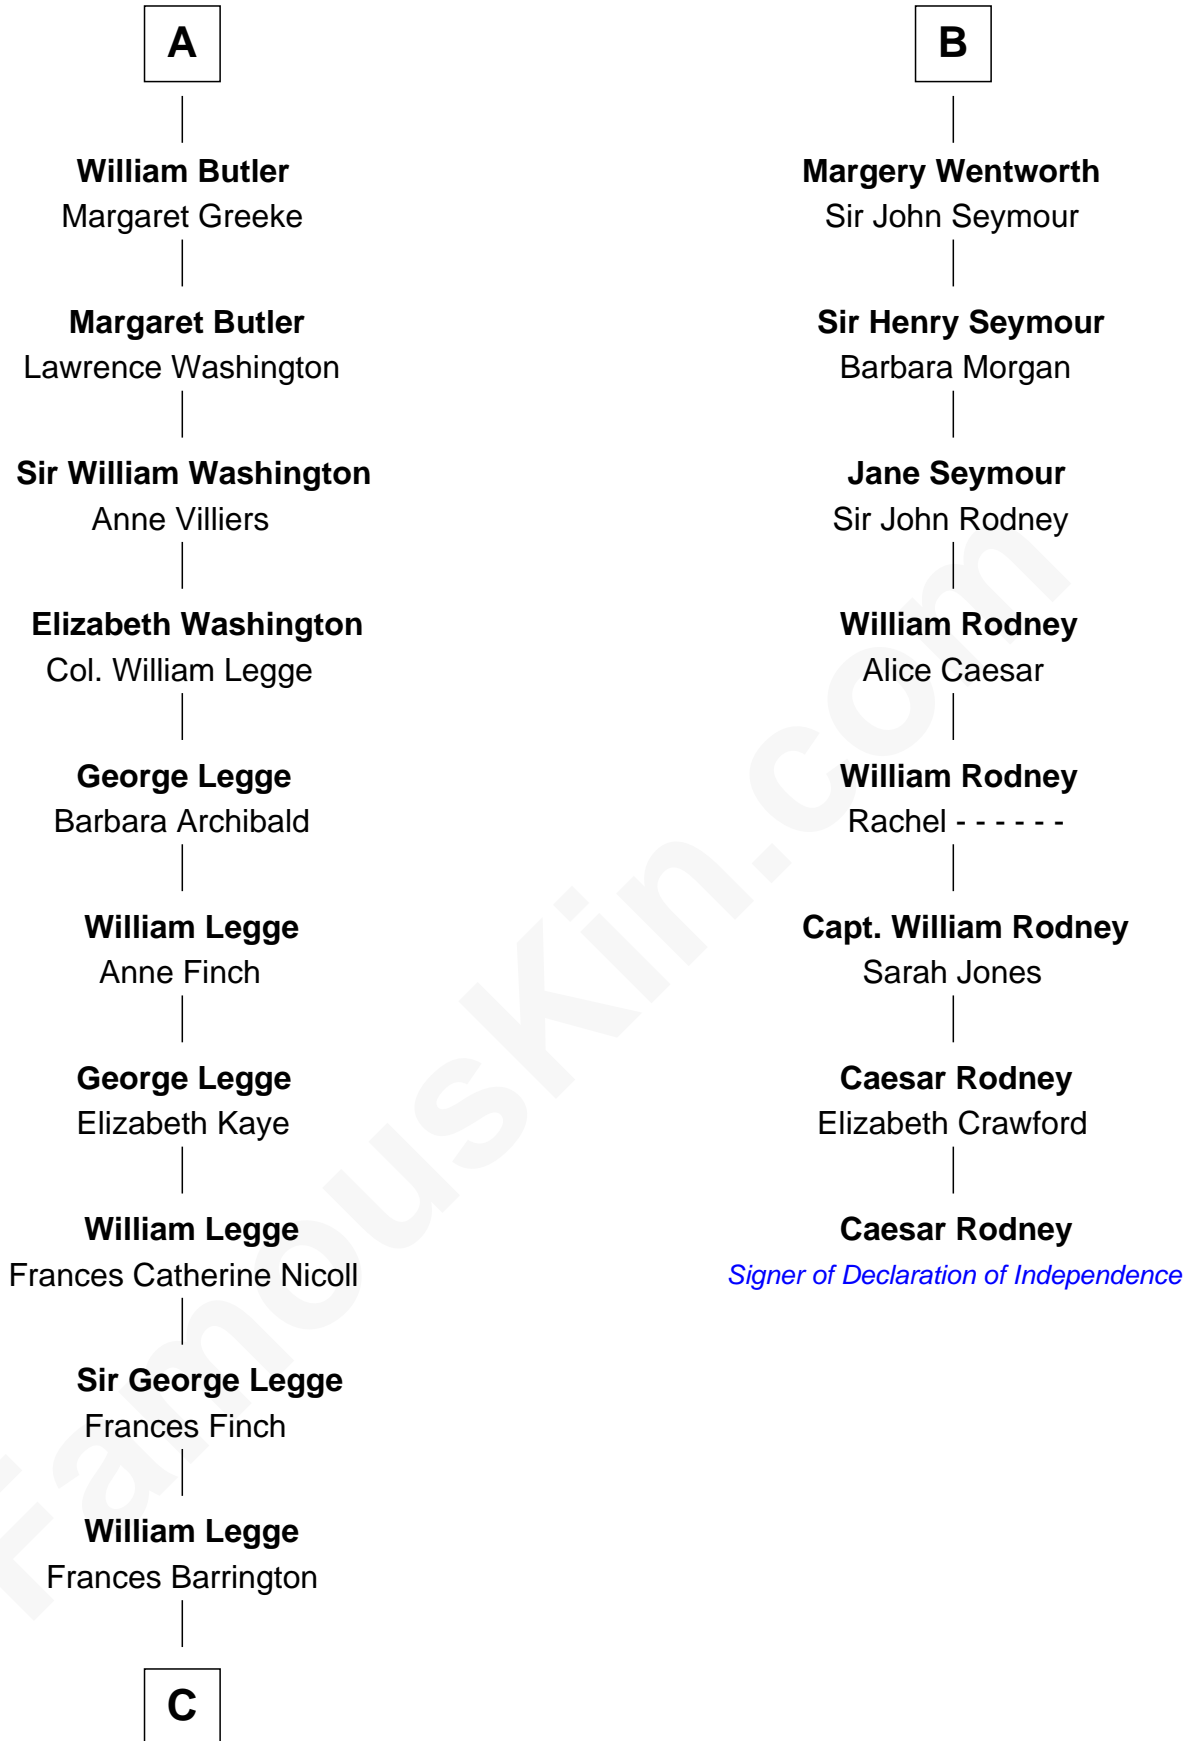

FamousKin.com

Relationship Chart of

Kit Harington

TV Actor - "Game of Thrones"

14th cousin 7 times removed of

Caesar Rodney

Signer of the Declaration of Independence

C

Edward Henry Legge
Cordelia Twysden Molesworth

Lois Marjorie Legge
Ernest Wriothesley Denny

Lavender Cecilia Denny
John Charles Dundas Harington

Sir David Richard Harington
Deborah Jane Catesby

Kit Harington
TV Actor - "Game of Thrones"