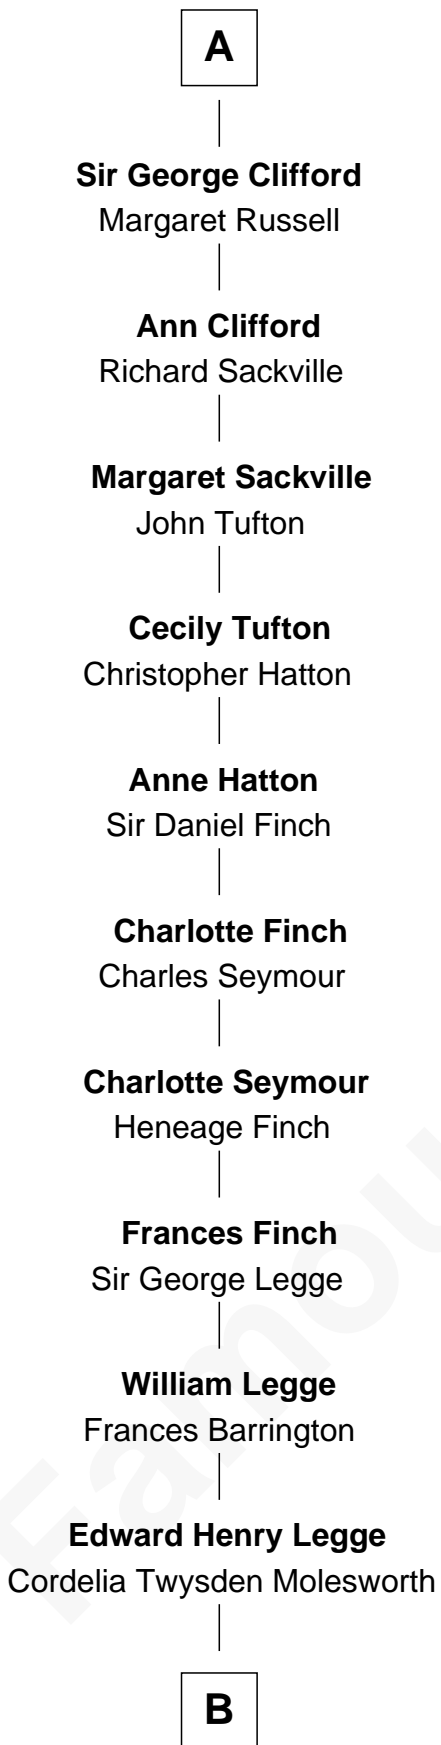

# FamousKin.com Relationship Chart of

**Kit Harington**

TV Actor - "Game of Thrones"

6th cousin 14 times removed of

**Queen Elizabeth I**

Queen of England

**B**

—  
**Lois Marjorie Legge**  
Ernest Wriothesley Denny

—  
**Lavender Cecilia Denny**  
John Charles Dundas Harington

—  
**Sir David Richard Harington**  
Deborah Jane Catesby

—  
**Kit Harington**  
*TV Actor - "Game of Thrones"*