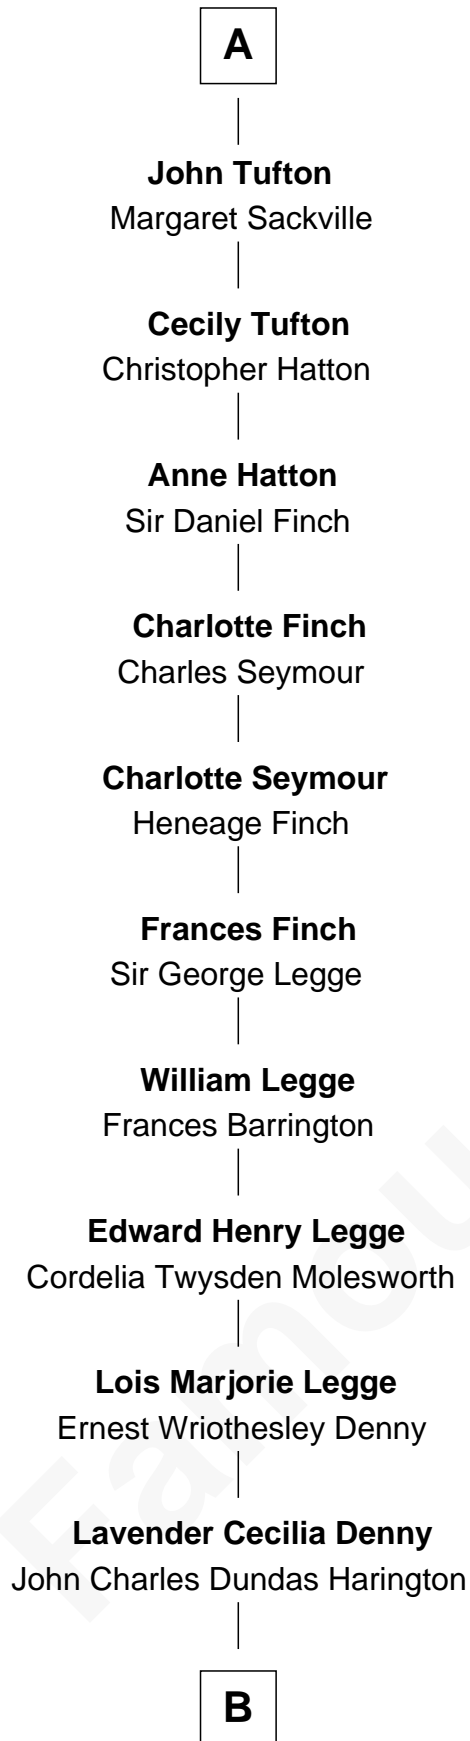

## Relationship Chart of

### Kit Harington

TV Actor - "Game of Thrones"

5th cousin 13 times removed of

### Queen Elizabeth I

Queen of England

**B**

—  
**Sir David Richard Harington**

Deborah Jane Catesby

—  
**Kit Harington**

*TV Actor - "Game of Thrones"*

FamousKin.com