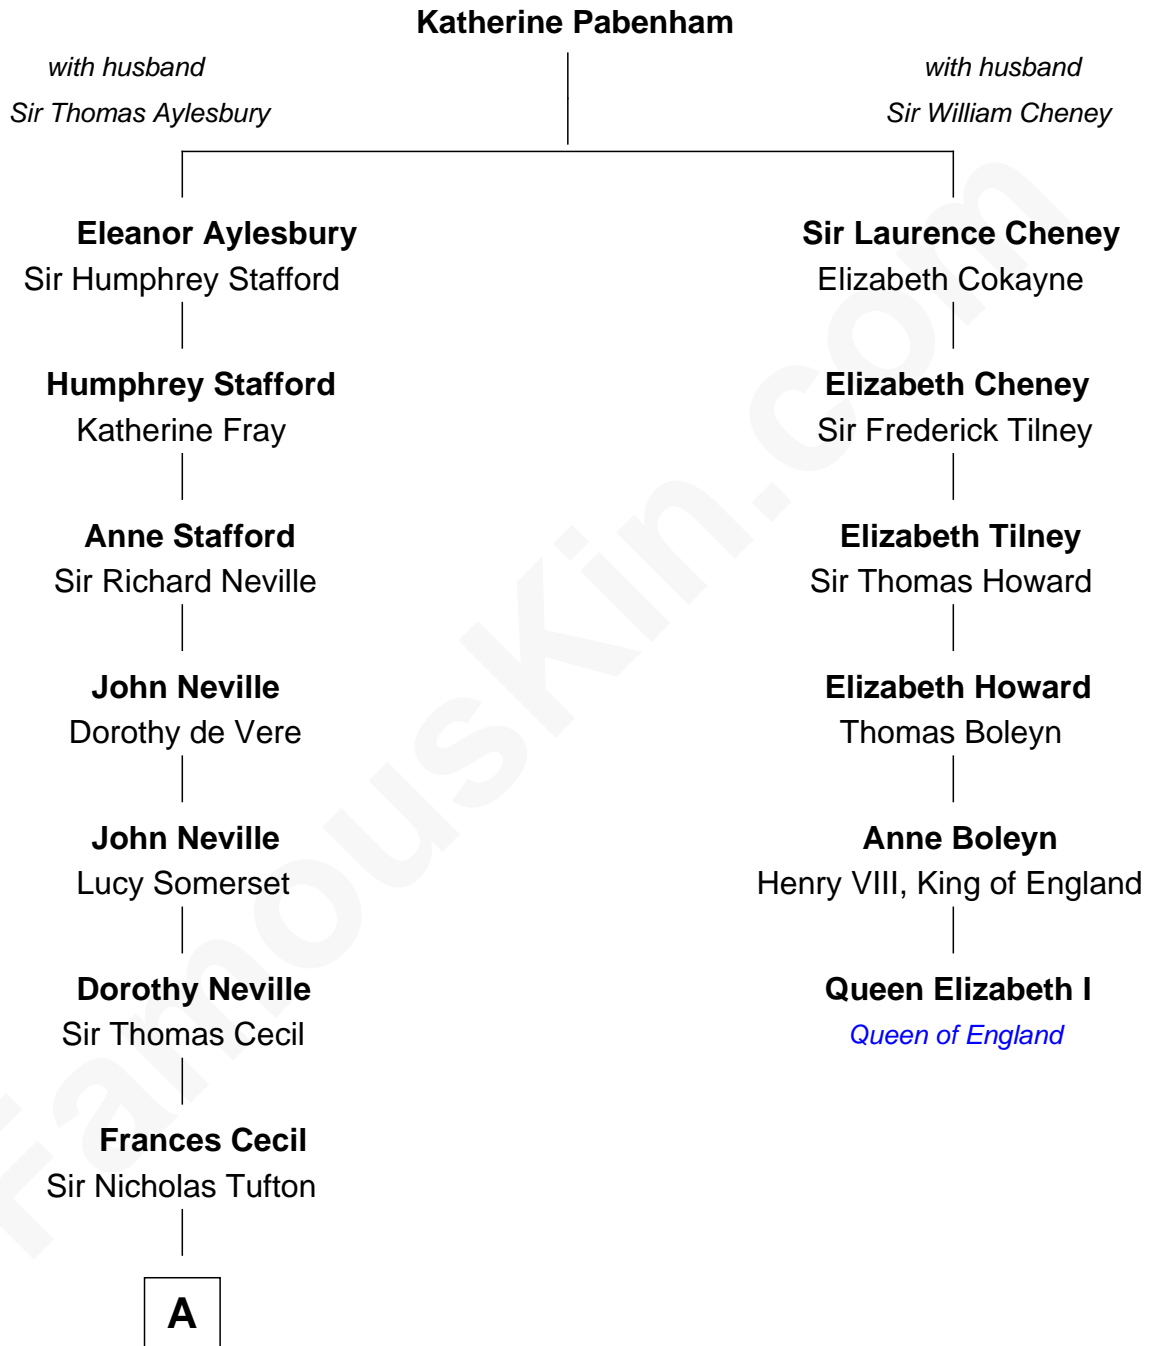

Queen Elizabeth I

Queen of England