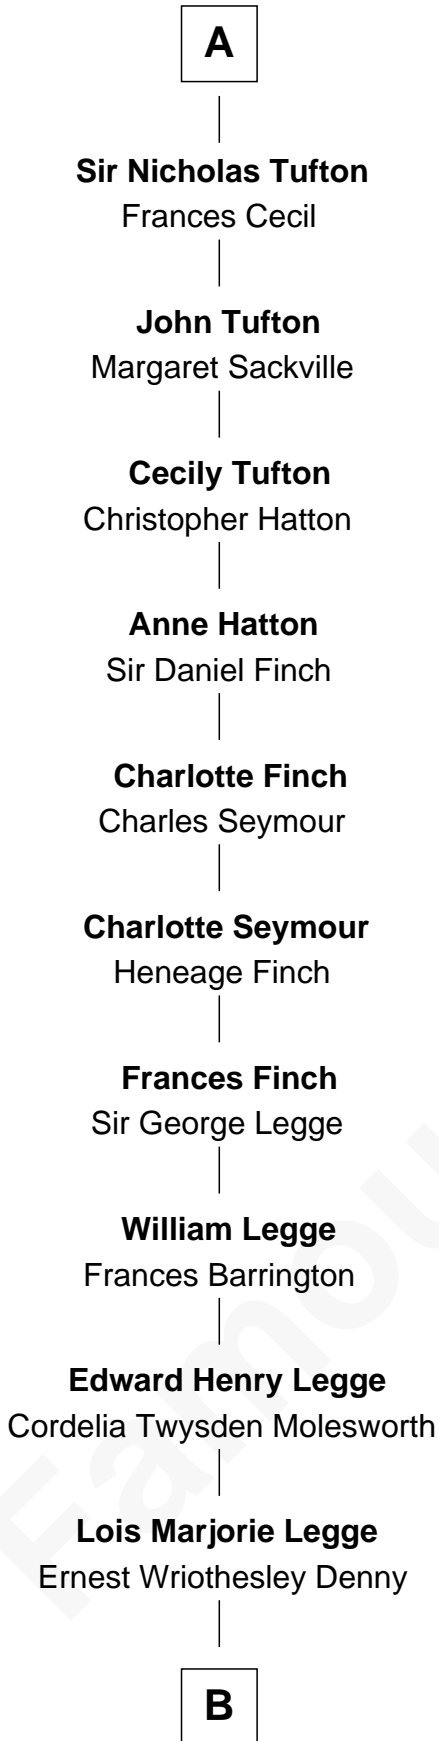

FamousKin.com

Relationship Chart of

Kit Harington

TV Actor - "Game of Thrones"

6th cousin 13 times removed of

Queen Elizabeth I

Queen of England

B

—
Lavender Cecilia Denny
John Charles Dundas Harington

—
Sir David Richard Harington
Deborah Jane Catesby

—
Kit Harington
TV Actor - "Game of Thrones"