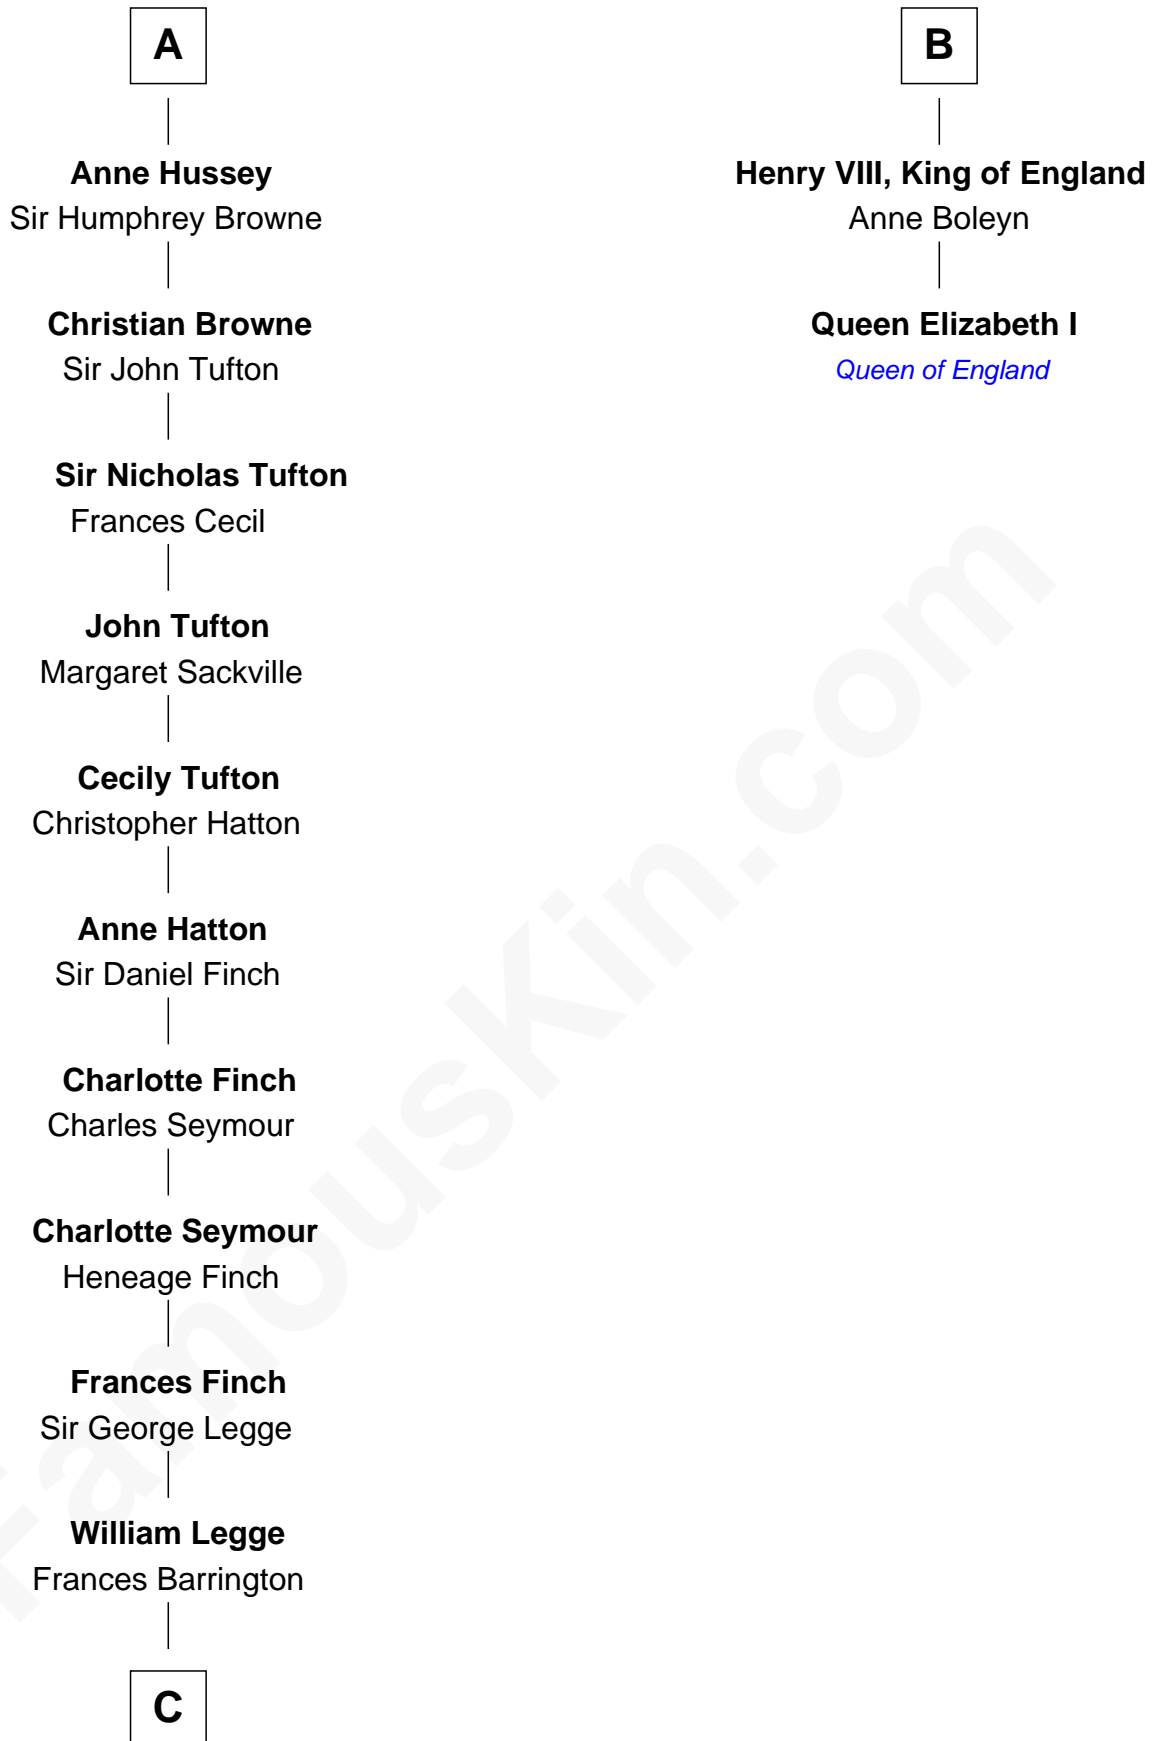

FamousKin.com

Relationship Chart of

Kit Harington

TV Actor - "Game of Thrones"

8th cousin 13 times removed of

Queen Elizabeth I

Queen of England

Sir Robert de Holland

Sir John Grey

Sir Edmund Grey

Katherine Percy

George Grey

Catherine Herbert

Anne Grey

Sir John Hussey

A

John Beaufort

Margaret Beauchamp

Margaret Beaufort

Edmund Tudor

Henry VII, King of England

Elizabeth of York

B

C