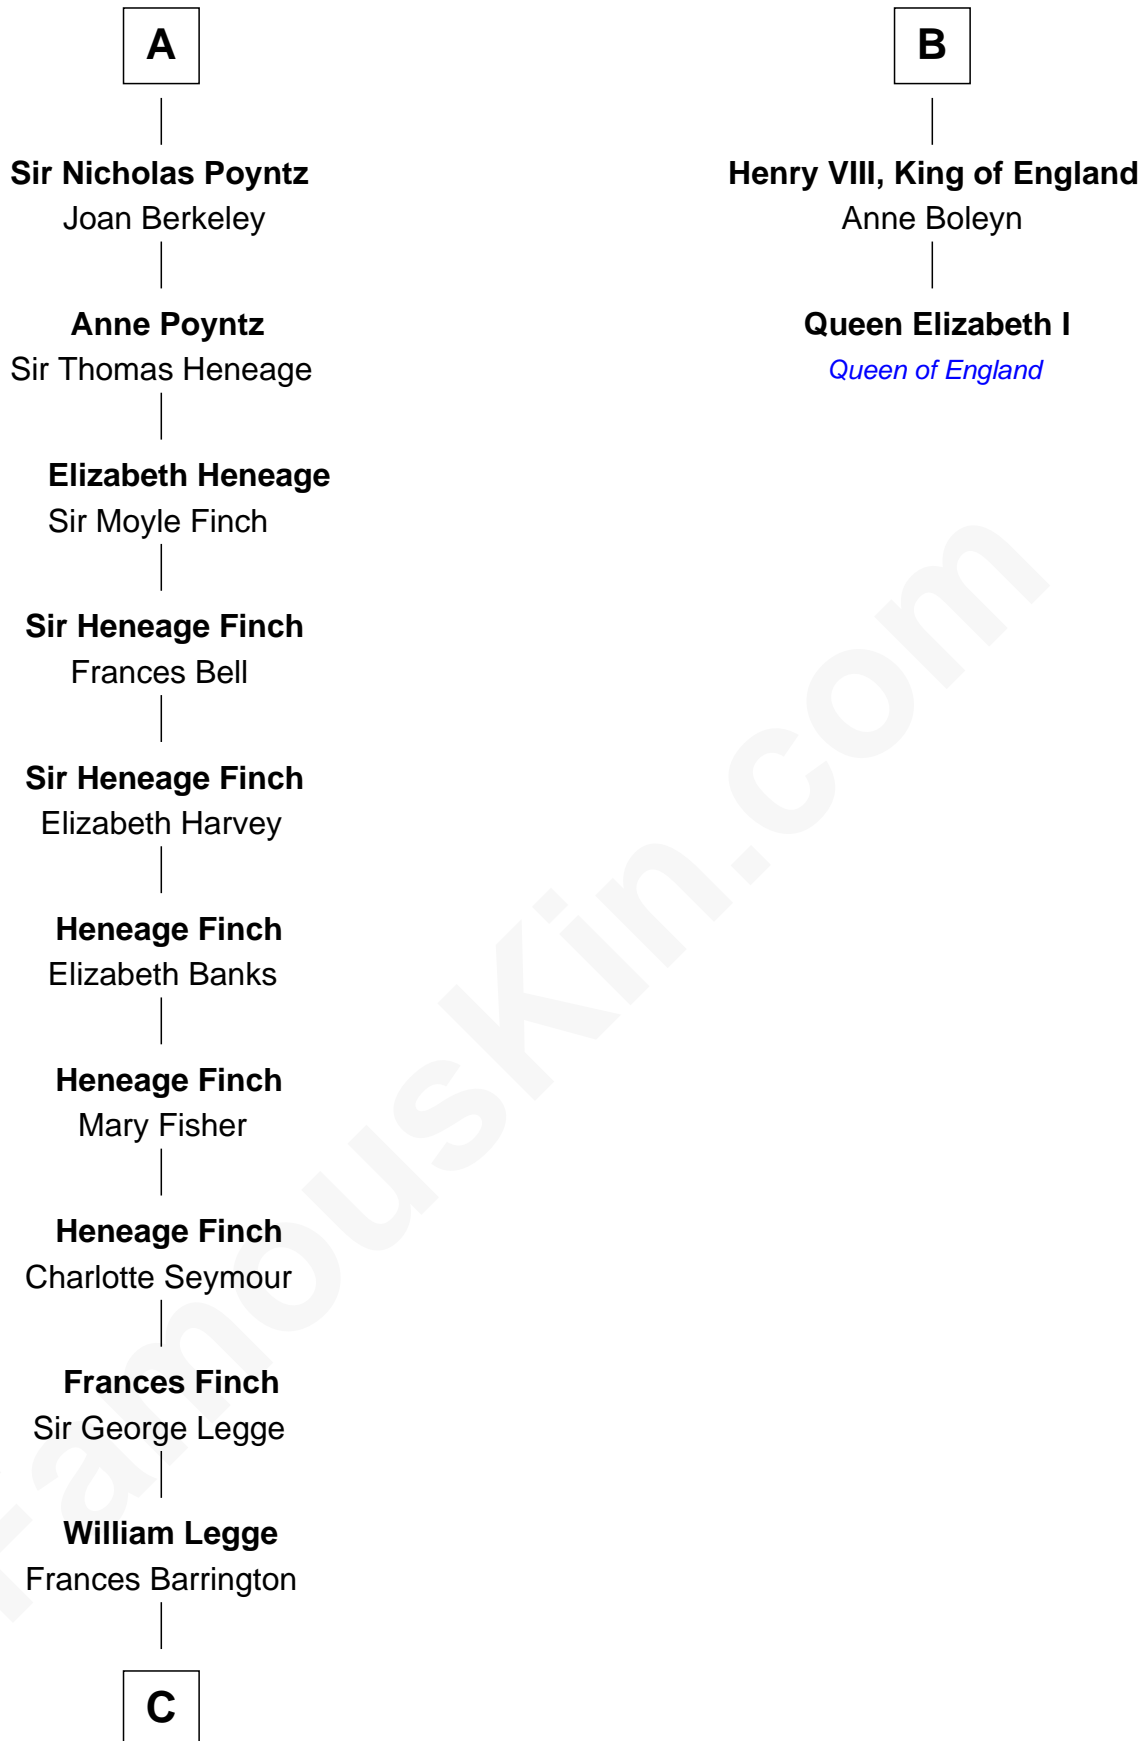

FamousKin.com

Relationship Chart of

Kit Harington

TV Actor - "Game of Thrones"

8th cousin 13 times removed of

Queen Elizabeth I

Queen of England

C

—
Edward Henry Legge
Cordelia Twysden Molesworth

—
Lois Marjorie Legge
Ernest Wriothesley Denny

—
Lavender Cecilia Denny
John Charles Dundas Harington

—
Sir David Richard Harington
Deborah Jane Catesby

—
Kit Harington
TV Actor - "Game of Thrones"