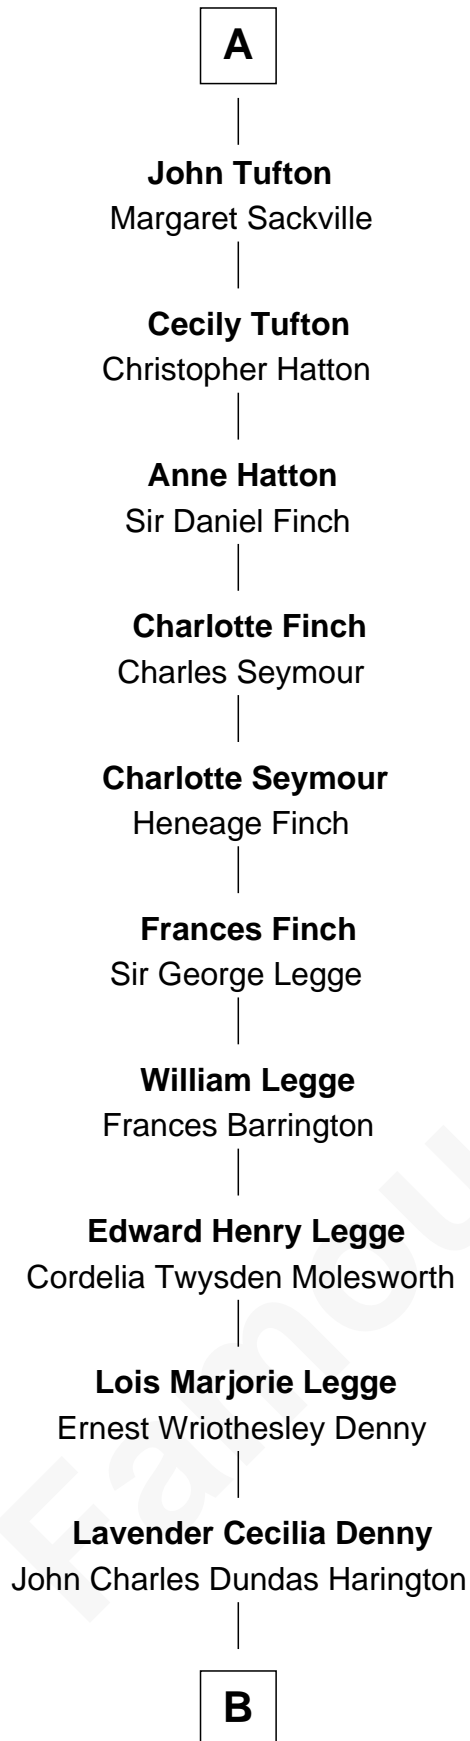

## Relationship Chart of

### Kit Harington

TV Actor - "Game of Thrones"

4th cousin 14 times removed of

### Queen Elizabeth I

Queen of England

**B**

—  
**Sir David Richard Harington**

Deborah Jane Catesby

—  
**Kit Harington**

*TV Actor - "Game of Thrones"*

FamousKin.com