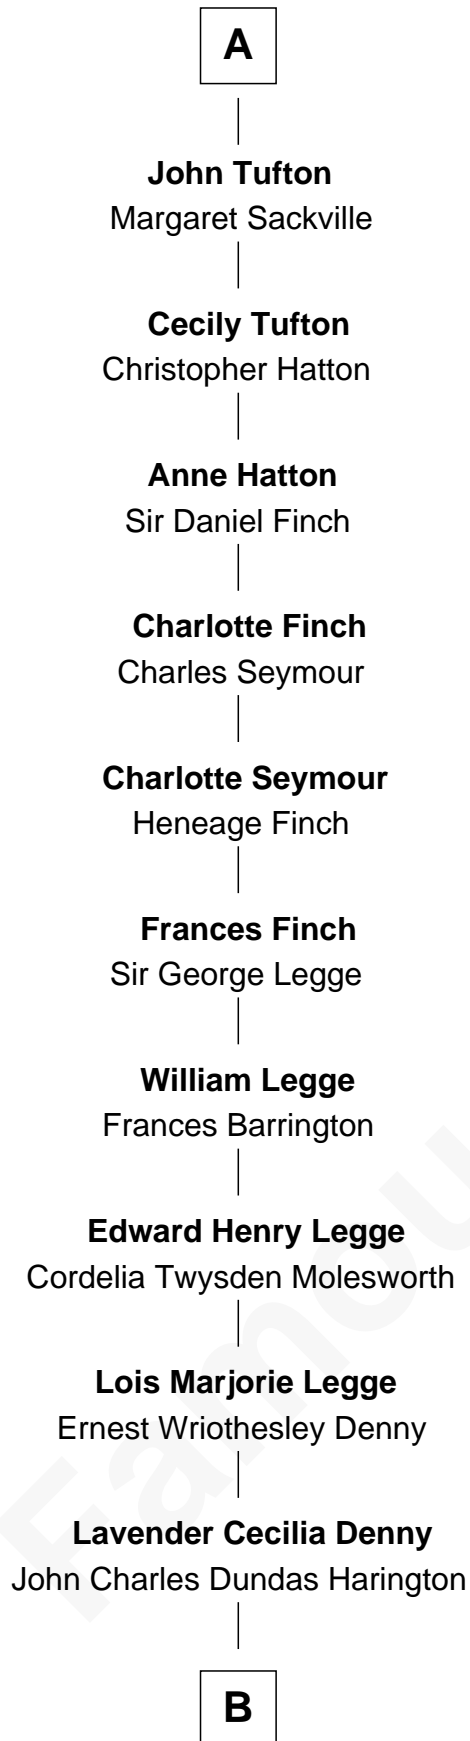

FamousKin.com

Relationship Chart of

Kit Harington

TV Actor - "Game of Thrones"

4th cousin 14 times removed of

Queen Elizabeth I

Queen of England

Sir John Beaufort
Margaret de Holand

Edmund Beaufort
Eleanor Beauchamp

Henry Beaufort
Joan Hill

Charles Somerset
Elizabeth Herbert

Henry Somerset
Elizabeth Browne

Lucy Somerset
John Neville

Dorothy Neville
Sir Thomas Cecil

Frances Cecil
Sir Nicholas Tufton

A

John Beaufort
Margaret Beauchamp

Margaret Beaufort
Edmund Tudor

Henry VII, King of England
Elizabeth of York

Henry VIII, King of England
Anne Boleyn

Queen Elizabeth I
Queen of England

B

—
Sir David Richard Harington

Deborah Jane Catesby

—
Kit Harington

TV Actor - "Game of Thrones"

FamousKin.com