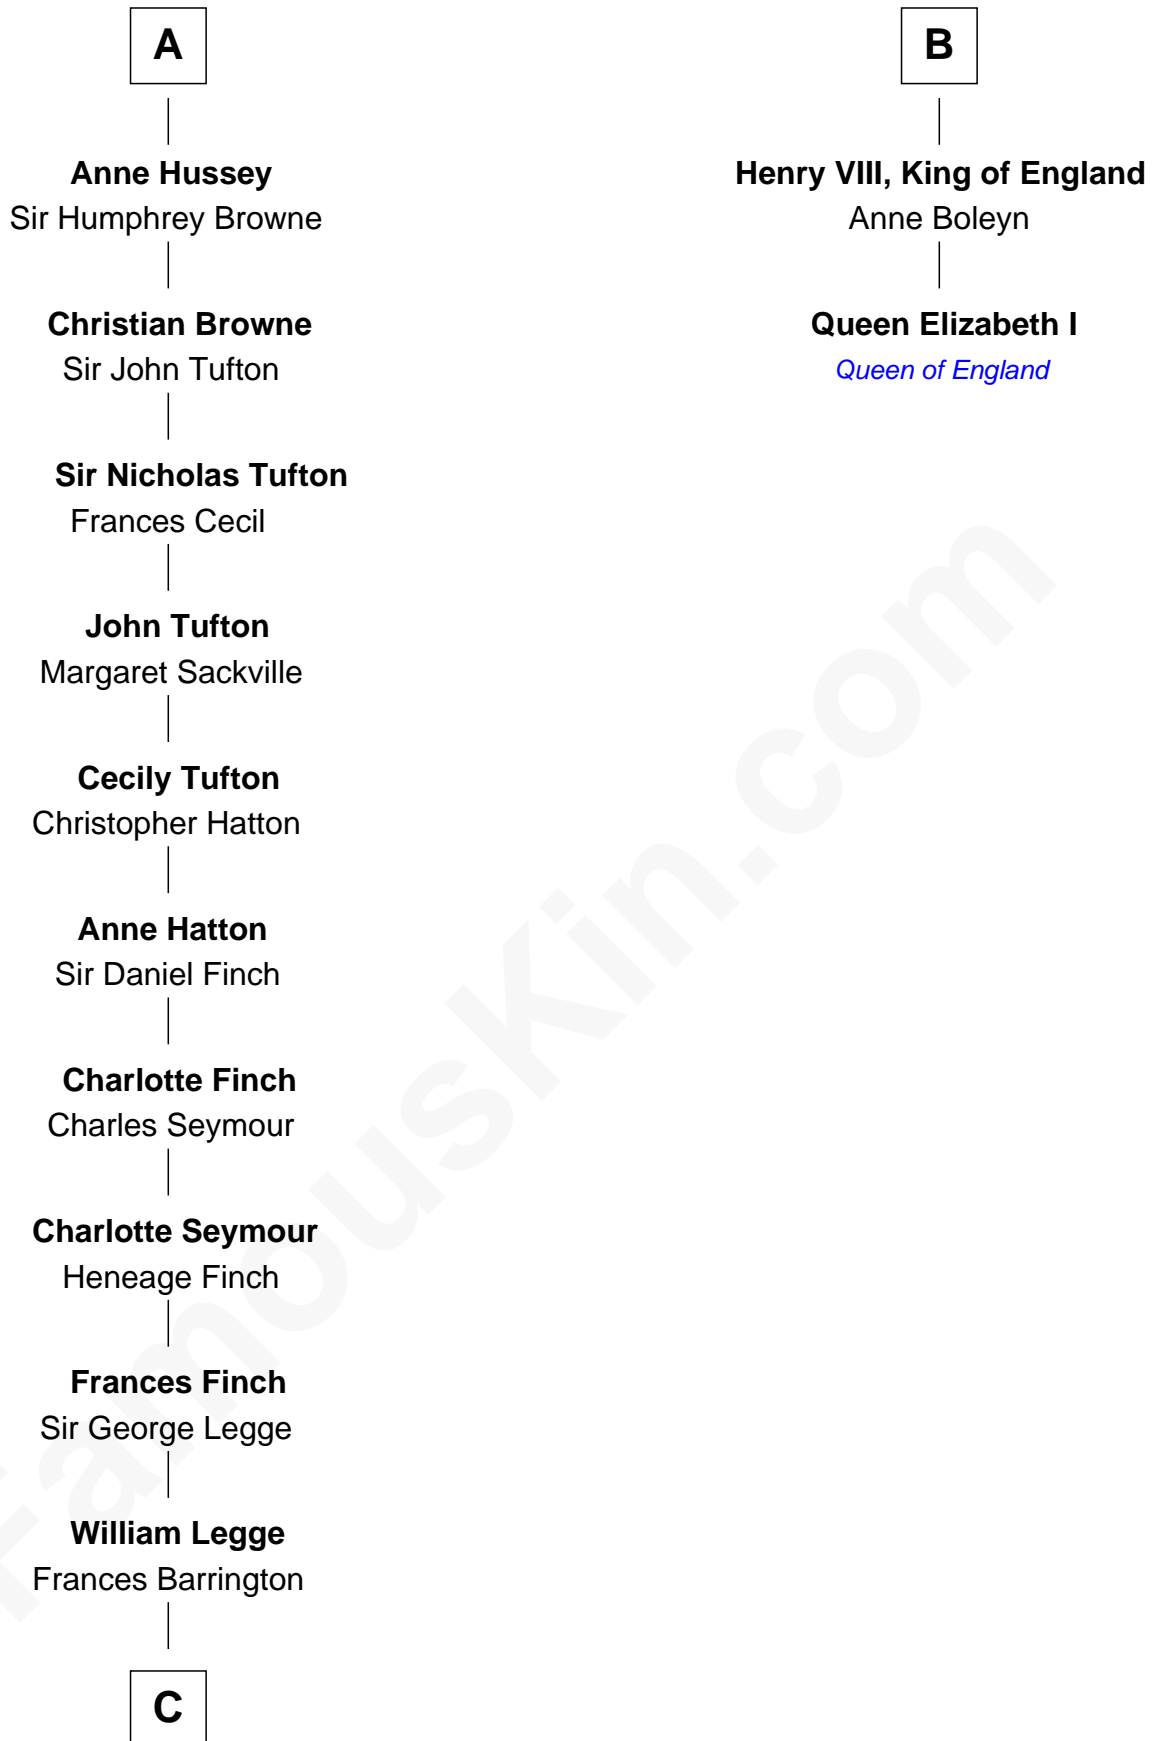

FamousKin.com

Relationship Chart of

Kit Harington

TV Actor - "Game of Thrones"

8th cousin 13 times removed of

Queen Elizabeth I

Queen of England

C

Edward Henry Legge
Cordelia Twysden Molesworth

Lois Marjorie Legge
Ernest Wriothesley Denny

Lavender Cecilia Denny
John Charles Dundas Harington

Sir David Richard Harington
Deborah Jane Catesby

Kit Harington
TV Actor - "Game of Thrones"