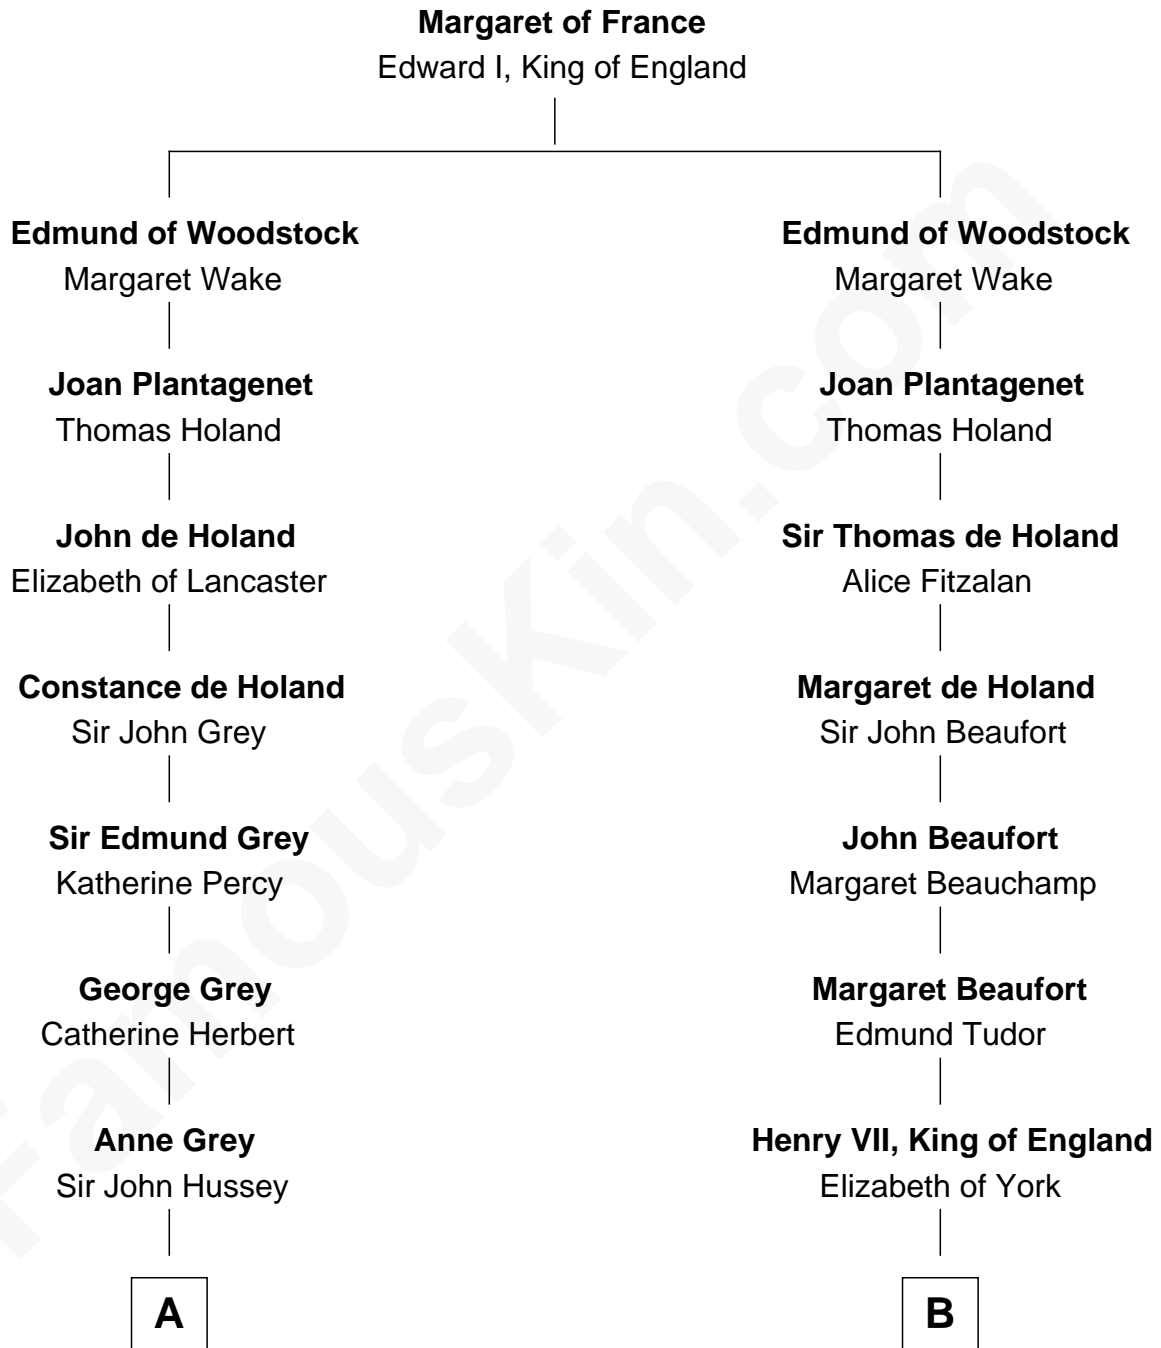

FamousKin.com

Relationship Chart of

Kit Harington

TV Actor - "Game of Thrones"

8th cousin 13 times removed of

Queen Elizabeth I

Queen of England

C

Edward Henry Legge
Cordelia Twysden Molesworth

Lois Marjorie Legge
Ernest Wriothesley Denny

Lavender Cecilia Denny
John Charles Dundas Harington

Sir David Richard Harington
Deborah Jane Catesby

Kit Harington
TV Actor - "Game of Thrones"