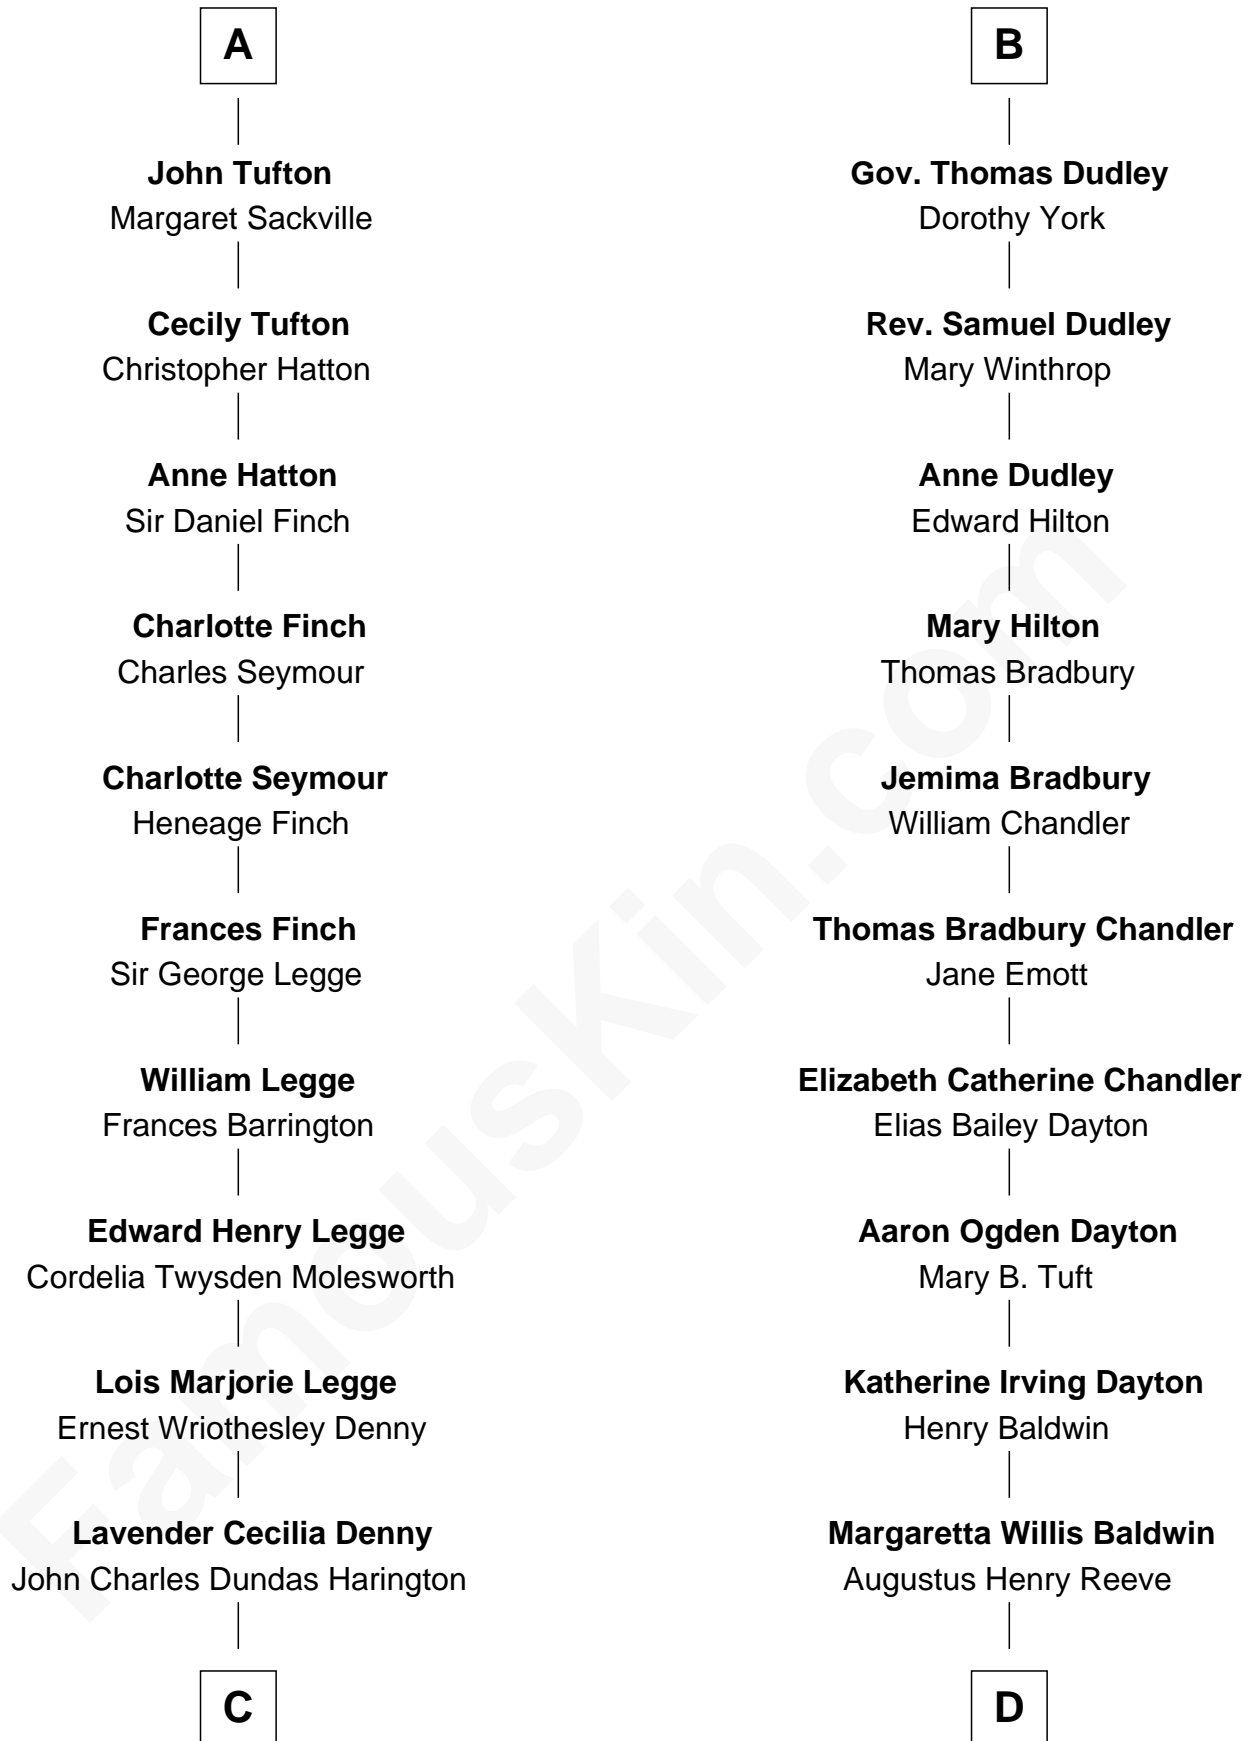

# FamousKin.com Relationship Chart of

**Kit Harington**

TV Actor - "Game of Thrones"

18th cousin 1 time removed of

**Christopher Reeve**

Movie Actor

**C**

**Sir David Richard Harington**

Deborah Jane Catesby

**Kit Harington**

*TV Actor - "Game of Thrones"*

**D**

**Richard Henry Reeve**

Anne Conrad D'Olier

**Franklin D'Olier Reeve**

Barbara Pitney Lamb