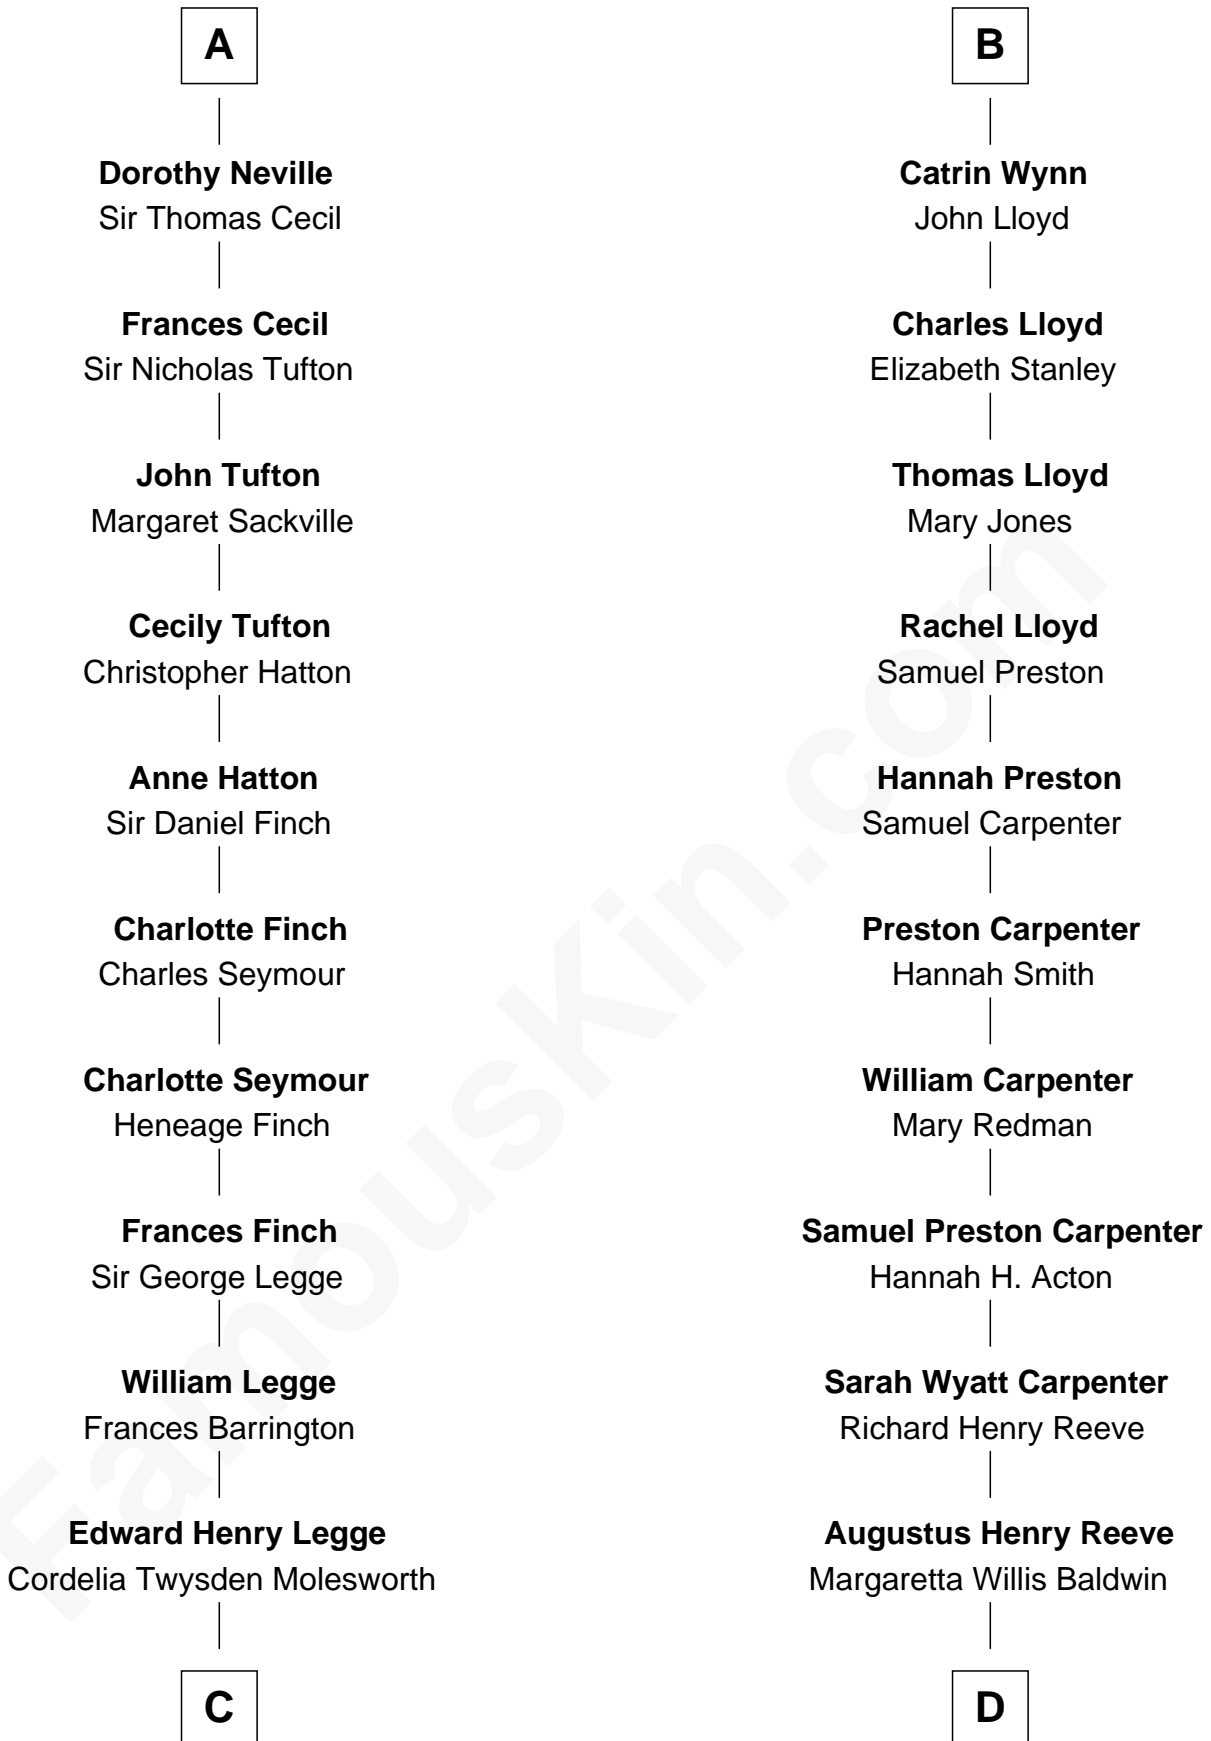

FamousKin.com

Relationship Chart of

Kit Harington

TV Actor - "Game of Thrones"

19th cousin 1 time removed of

Christopher Reeve
Movie Actor

C

Lois Marjorie Legge
Ernest Wriothesley Denny

Lavender Cecilia Denny
John Charles Dundas Harington

Sir David Richard Harington
Deborah Jane Catesby

Kit Harington
TV Actor - "Game of Thrones"

D

Richard Henry Reeve
Anne Conrad D'Olier

Franklin D'Olier Reeve
Barbara Pitney Lamb