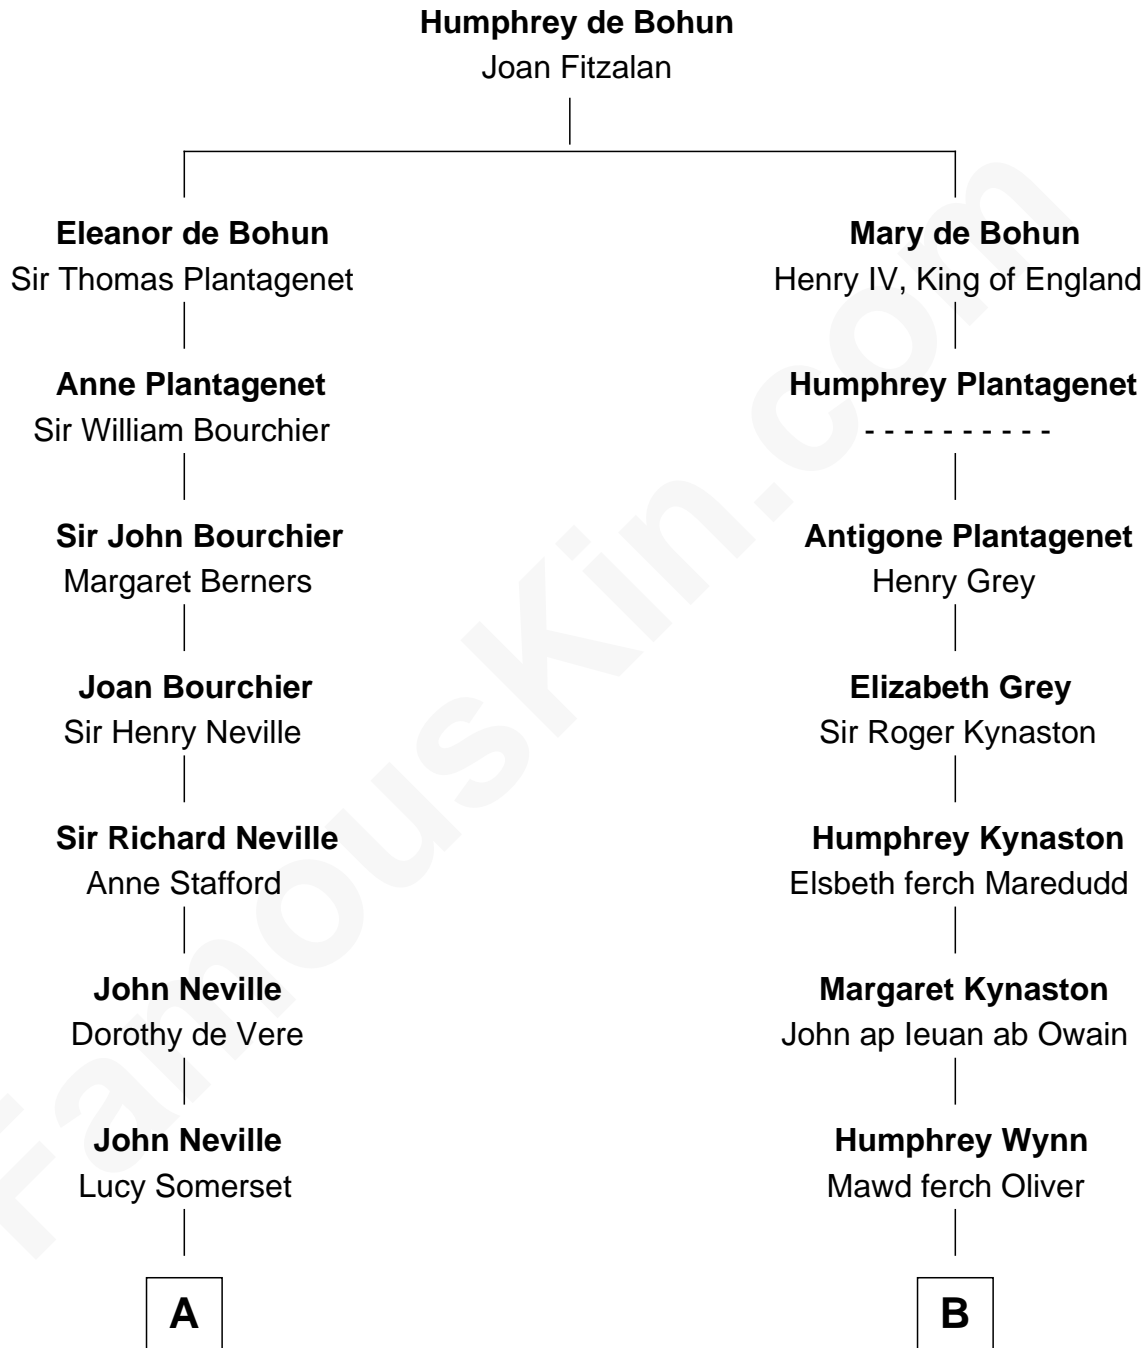

FamousKin.com

Relationship Chart of

Kit Harington

TV Actor - "Game of Thrones"

19th cousin 1 time removed of

Christopher Reeve
Movie Actor

C

Lois Marjorie Legge
Ernest Wriothesley Denny

Lavender Cecilia Denny
John Charles Dundas Harington

Sir David Richard Harington
Deborah Jane Catesby

Kit Harington
TV Actor - "Game of Thrones"

D

Richard Henry Reeve
Anne Conrad D'Olier

Franklin D'Olier Reeve
Barbara Pitney Lamb