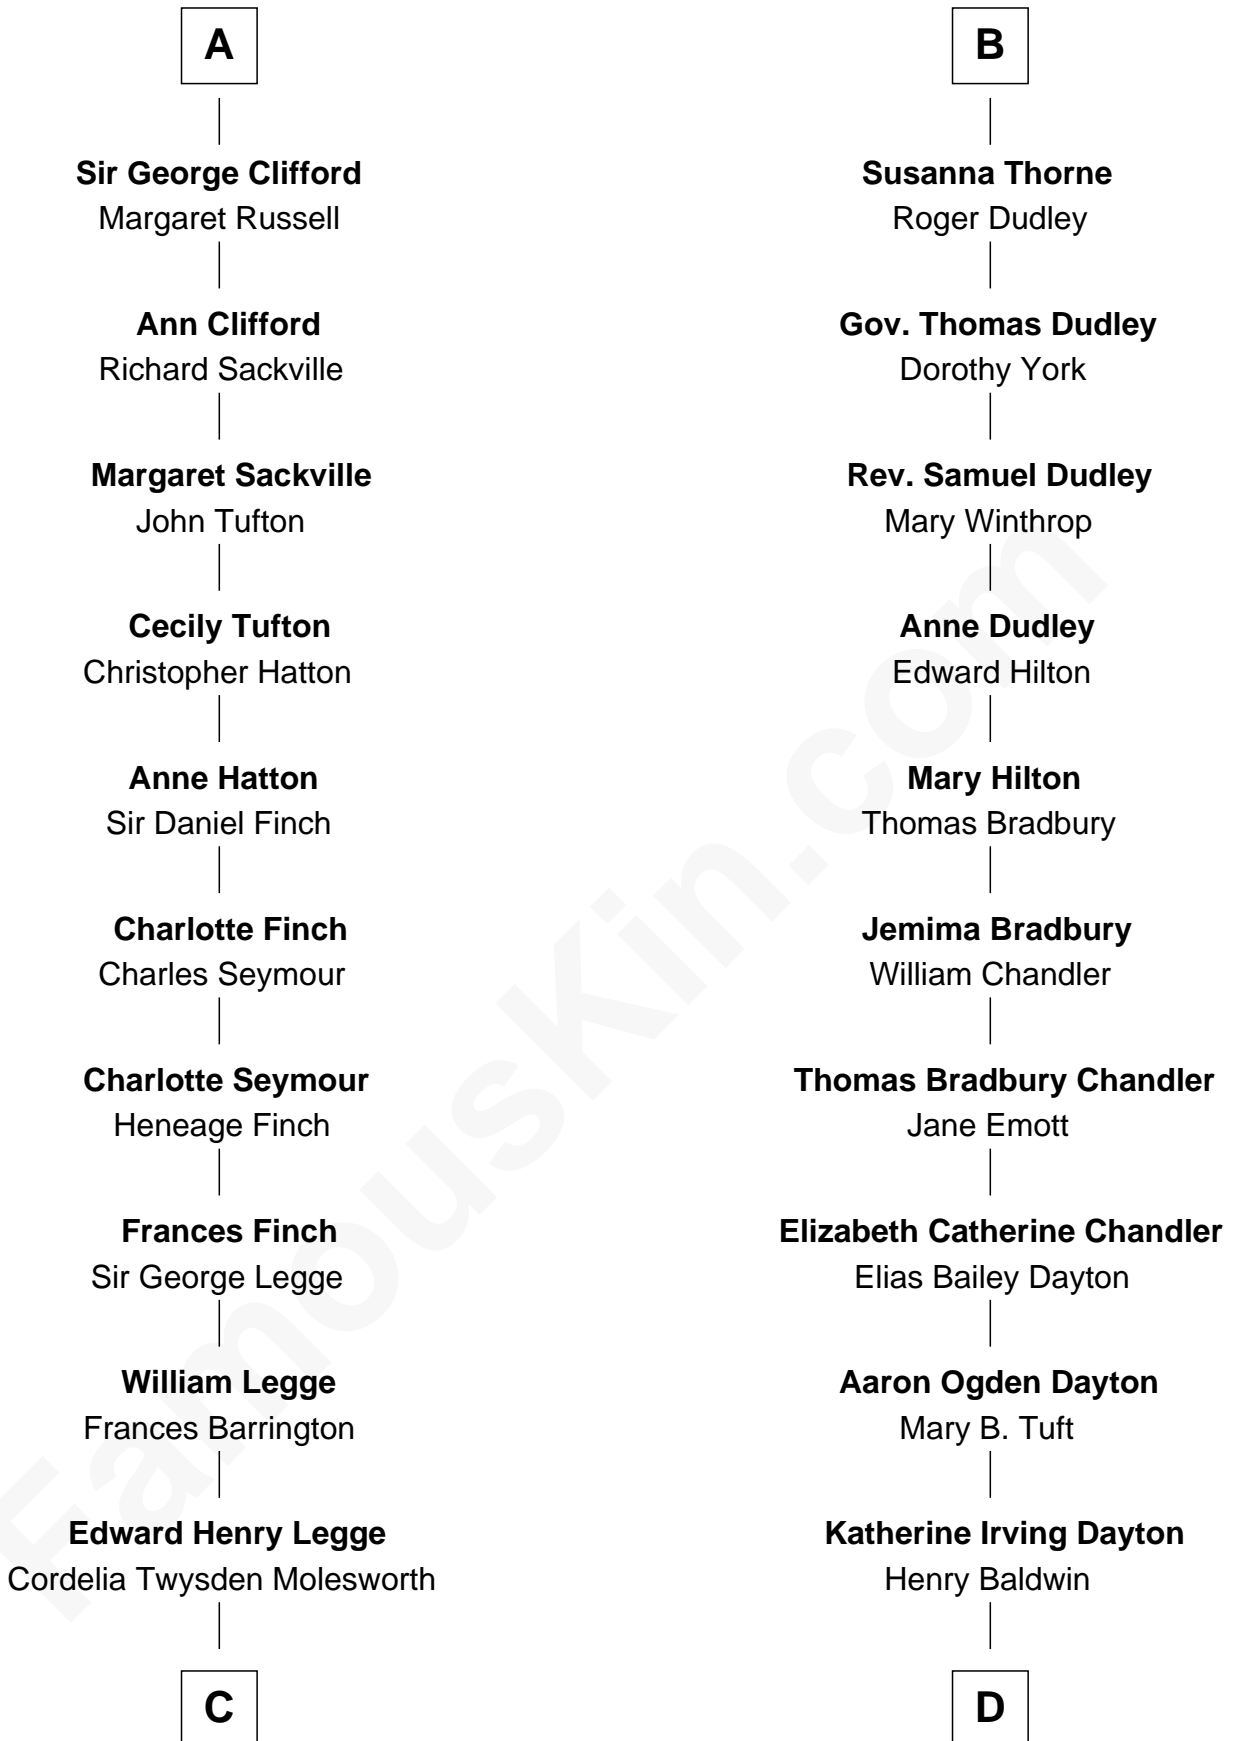

# FamousKin.com Relationship Chart of

**Kit Harington**

TV Actor - "Game of Thrones"

20th cousin of

**Christopher Reeve**

Movie Actor

**Sir John Grey**

Avice Marmion

**Sir Robert Grey**  
Lora de St. Quintin

**Elizabeth Grey**  
Henry FitzHugh

**Eleanor Fitzhugh**  
Sir Henry Bromflete

**Margaret Bromflete**  
John Clifford

**Henry Clifford**  
Anne St. John

**Henry Clifford**  
Margaret Percy

**Henry Clifford**  
Anne Dacre

**A**

**Maud Grey**

Sir Thomas Harcourt

**Sir Thomas Harcourt**  
Jane Fraunceys

**Sir Richard Harcourt**  
Edith St. Clair

**Alice Harcourt**  
William Bessiles

**Elizabeth Bessiles**  
Richard Fettiplace

**Anne Fettiplace**  
Edward Purefoy

**Mary Purefoy**  
Thomas Thorne

**B**

**C**

**Lois Marjorie Legge**  
Ernest Wriothesley Denny

**Lavender Cecilia Denny**  
John Charles Dundas Harington

**Sir David Richard Harington**  
Deborah Jane Catesby