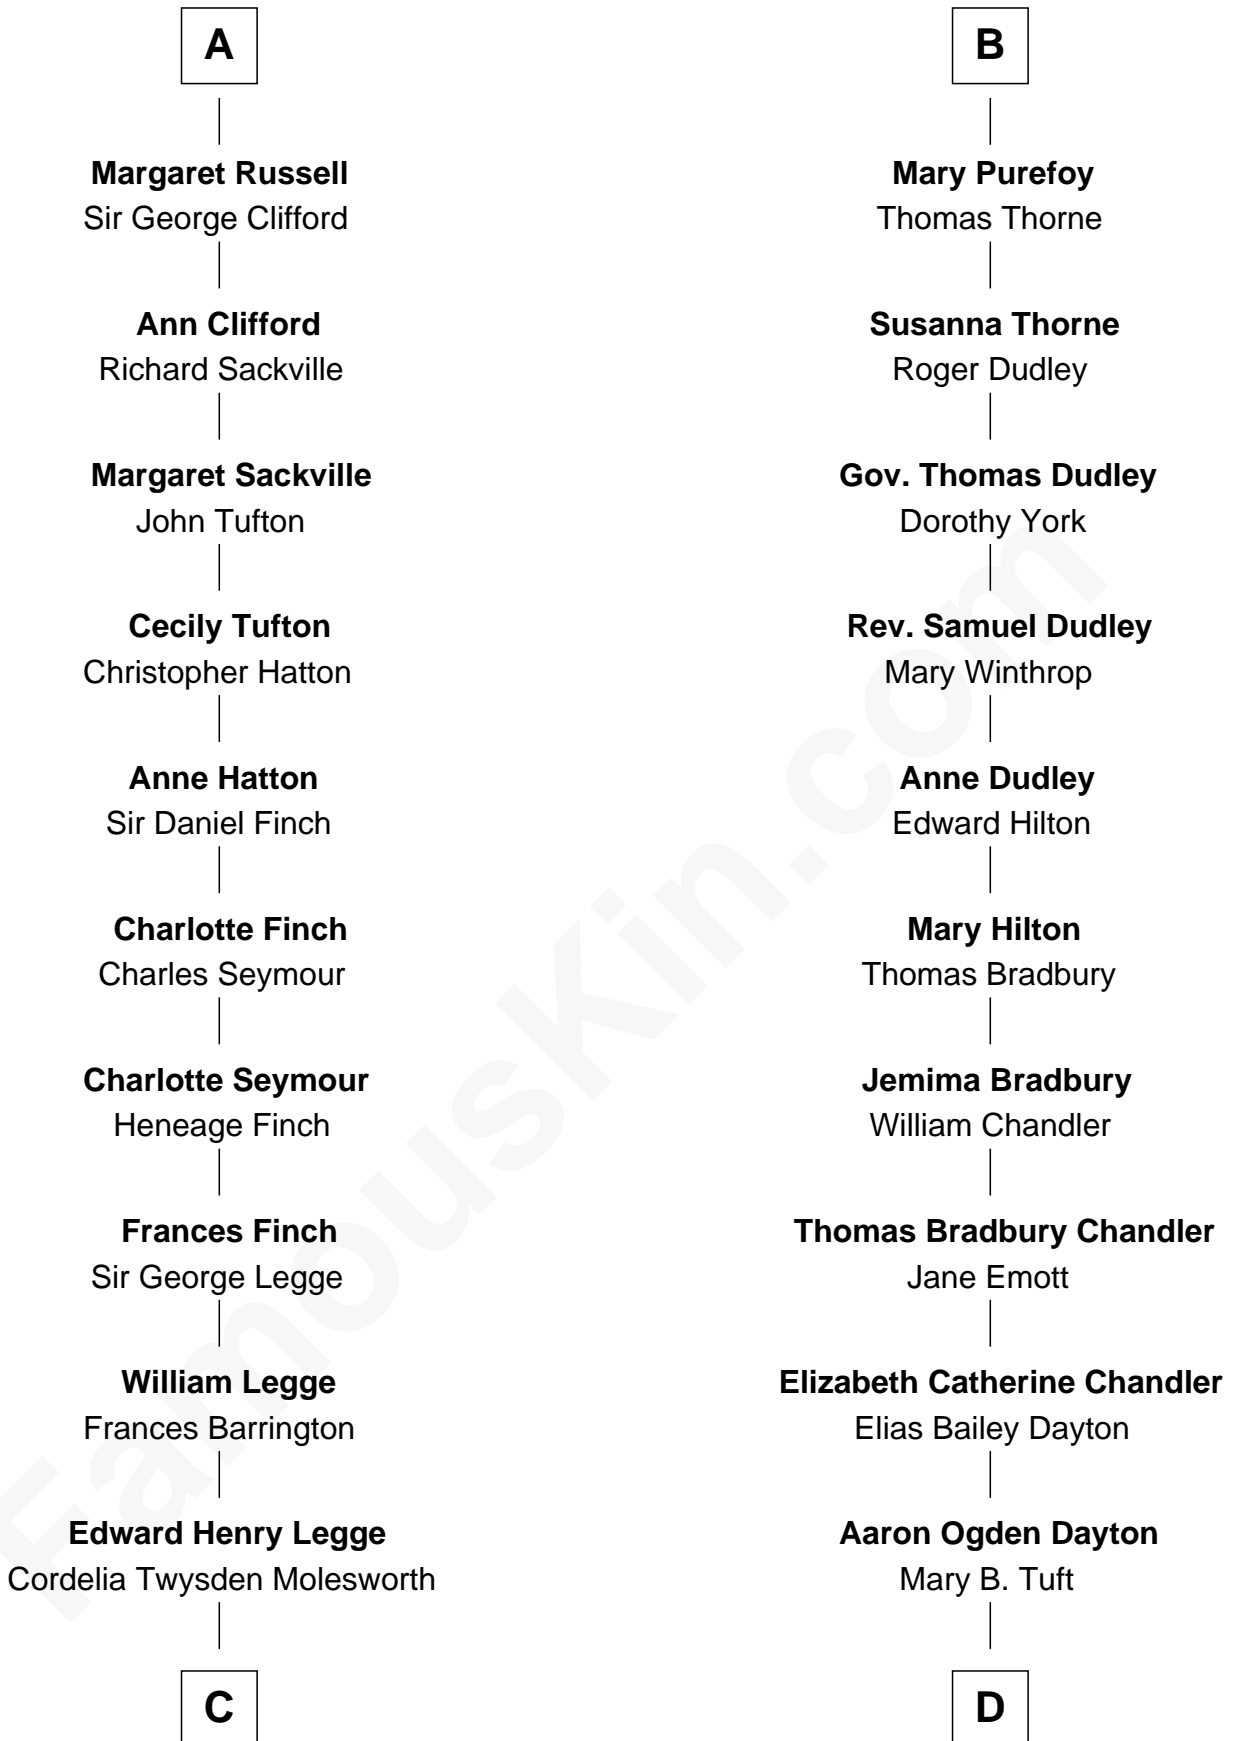

FamousKin.com

Relationship Chart of

Kit Harington

TV Actor - "Game of Thrones"

20th cousin 1 time removed of

Christopher Reeve

Movie Actor

Sir John Howard

Alice de Bois

C

Lois Marjorie Legge
Ernest Wriothesley Denny

Lavender Cecilia Denny
John Charles Dundas Harington

Sir David Richard Harington
Deborah Jane Catesby

Kit Harington
TV Actor - "Game of Thrones"