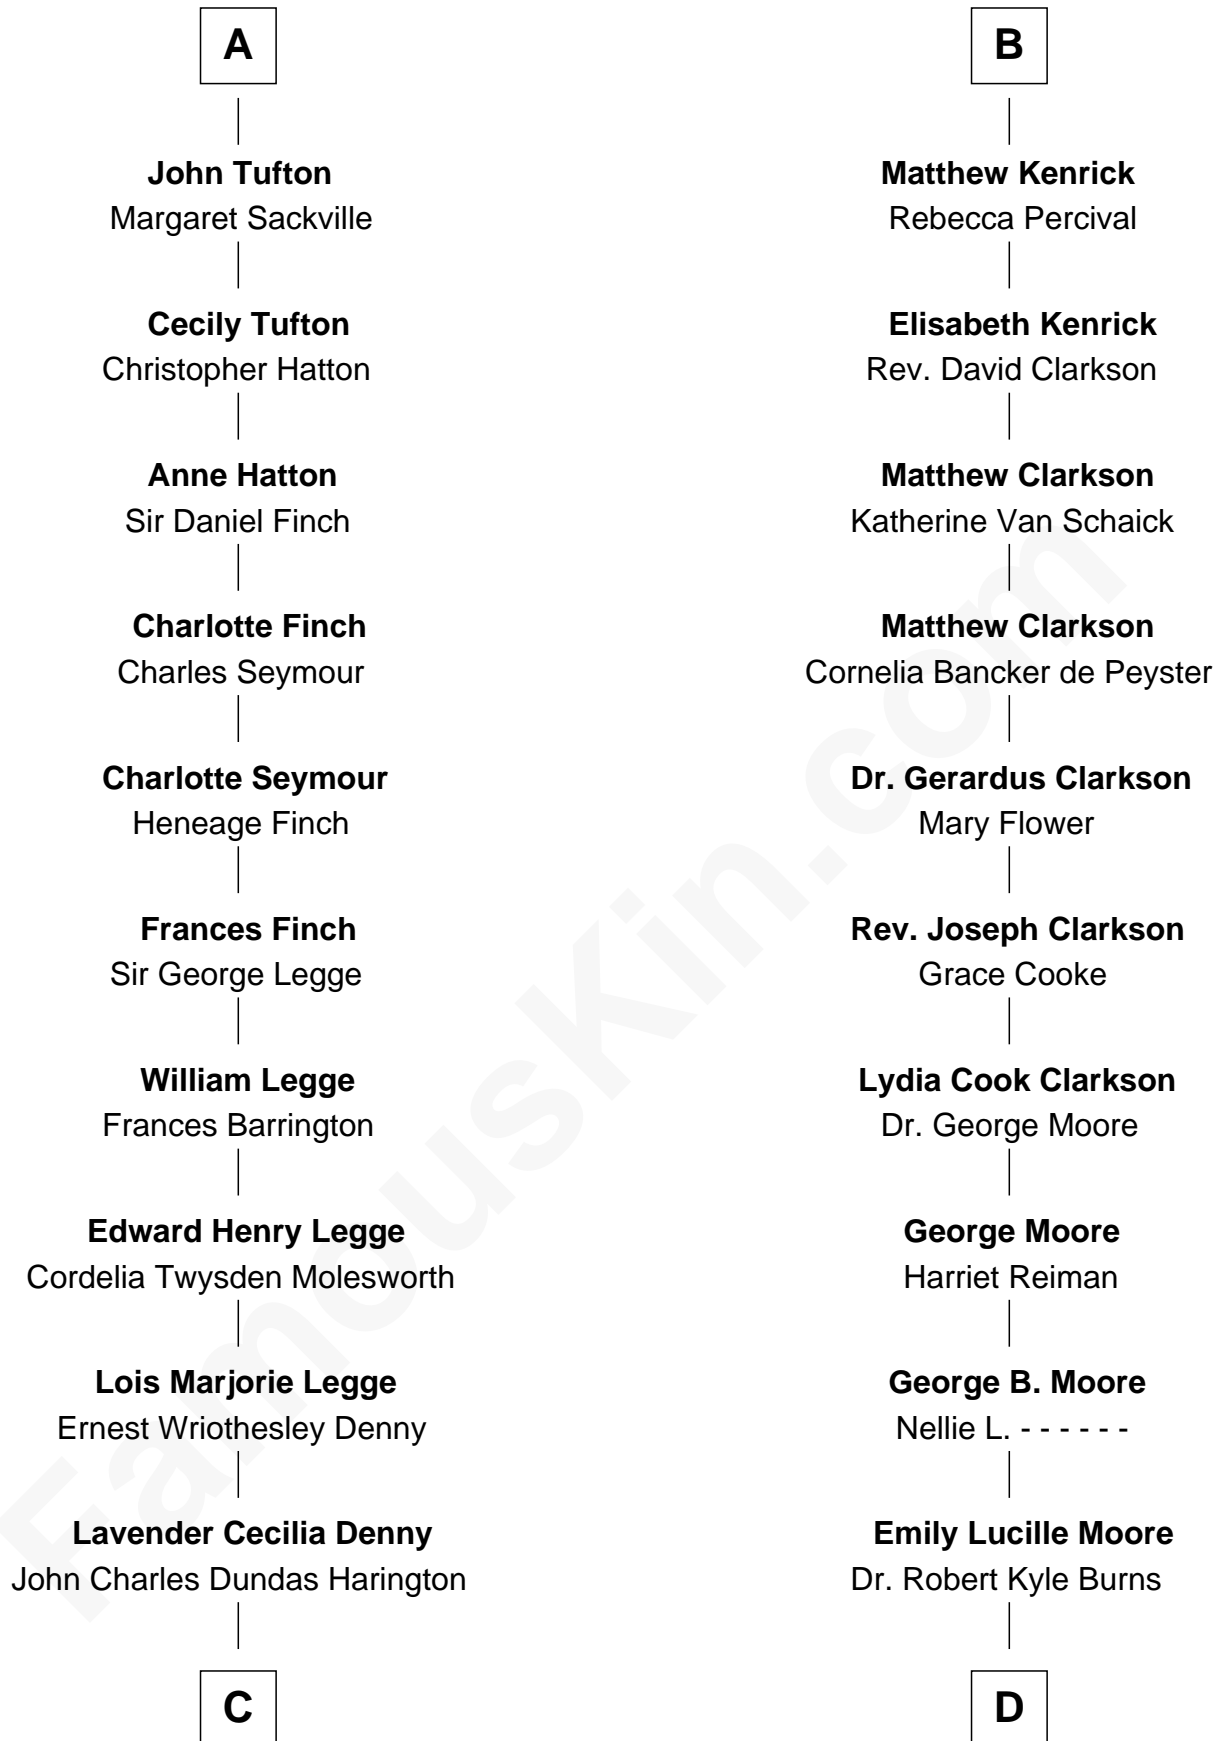

FamousKin.com Relationship Chart of

Kit Harington

TV Actor - "Game of Thrones"

18th cousin of

Ken Burns

Documentary Filmmaker

C

Sir David Richard Harington
Deborah Jane Catesby

Kit Harington

TV Actor - "Game of Thrones"

D

Robert Kyle Burns
Lyla Smith Tupper

Ken Burns

Documentary Filmmaker

FamousKin.com