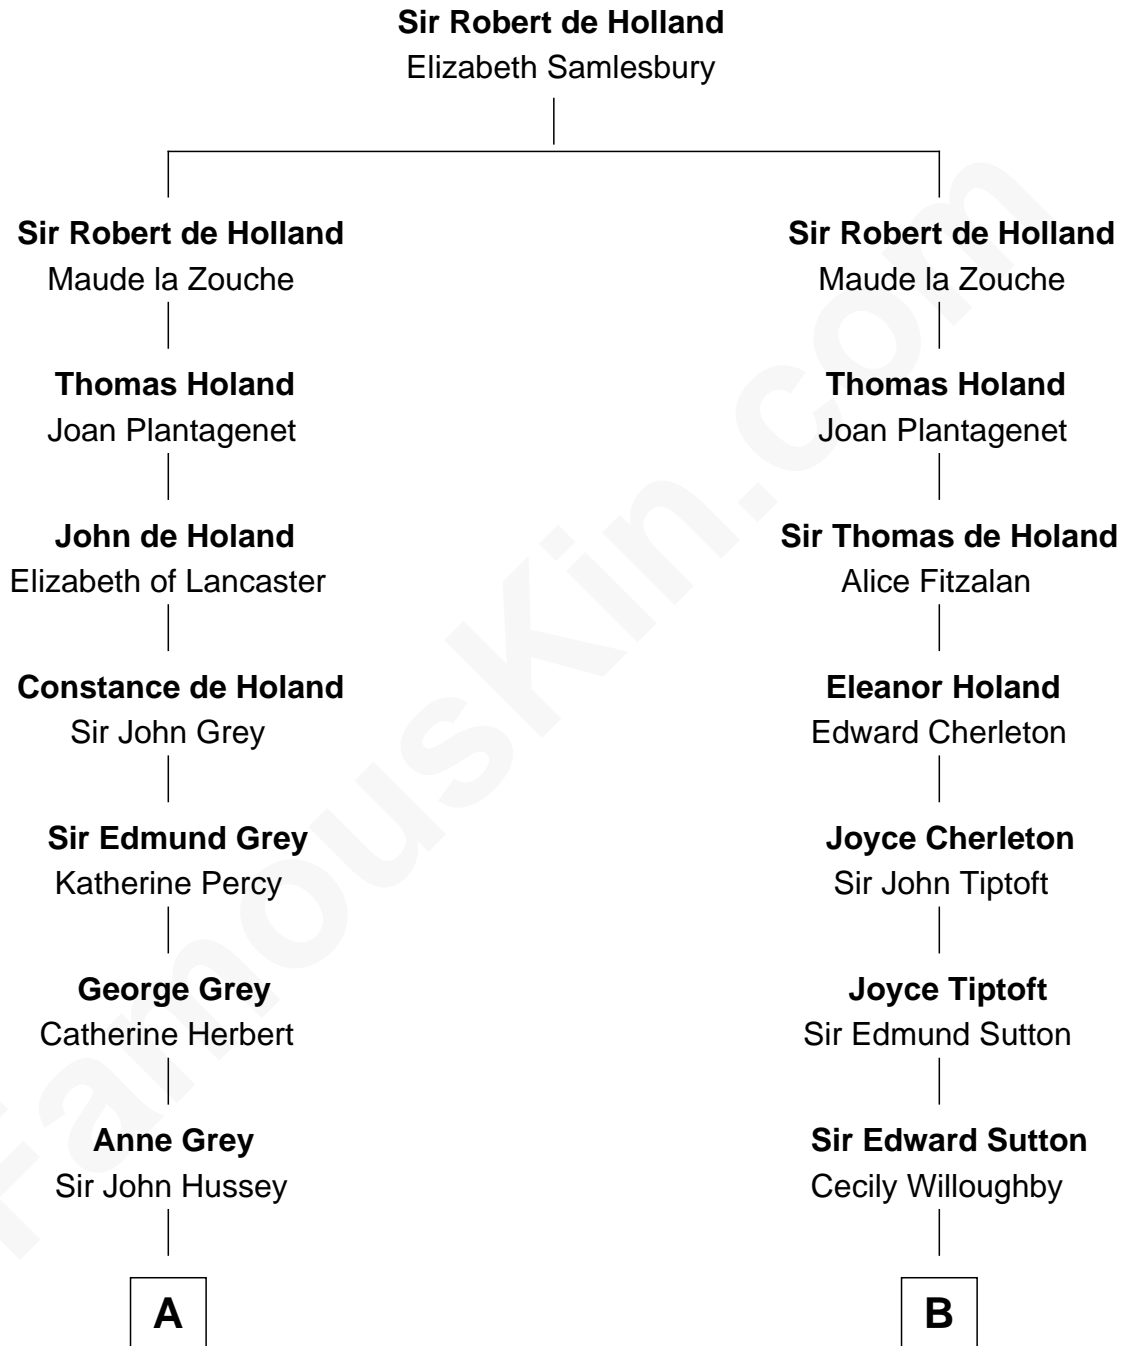

FamousKin.com

Relationship Chart of

Kit Harington

TV Actor - "Game of Thrones"

18th cousin 3 times removed of

Colonel Robert Gould Shaw

U.S. Civil War leader of film "Glory" fame

C

Edward Henry Legge
Cordelia Twysden Molesworth

Lois Marjorie Legge
Ernest Wriothesley Denny

Lavender Cecilia Denny
John Charles Dundas Harington

Sir David Richard Harington
Deborah Jane Catesby

Kit Harington
TV Actor - "Game of Thrones"

D

Francis George Shaw
Sarah Blake Sturgis

Colonel Robert Gould Shaw
Main character in film "Glory"