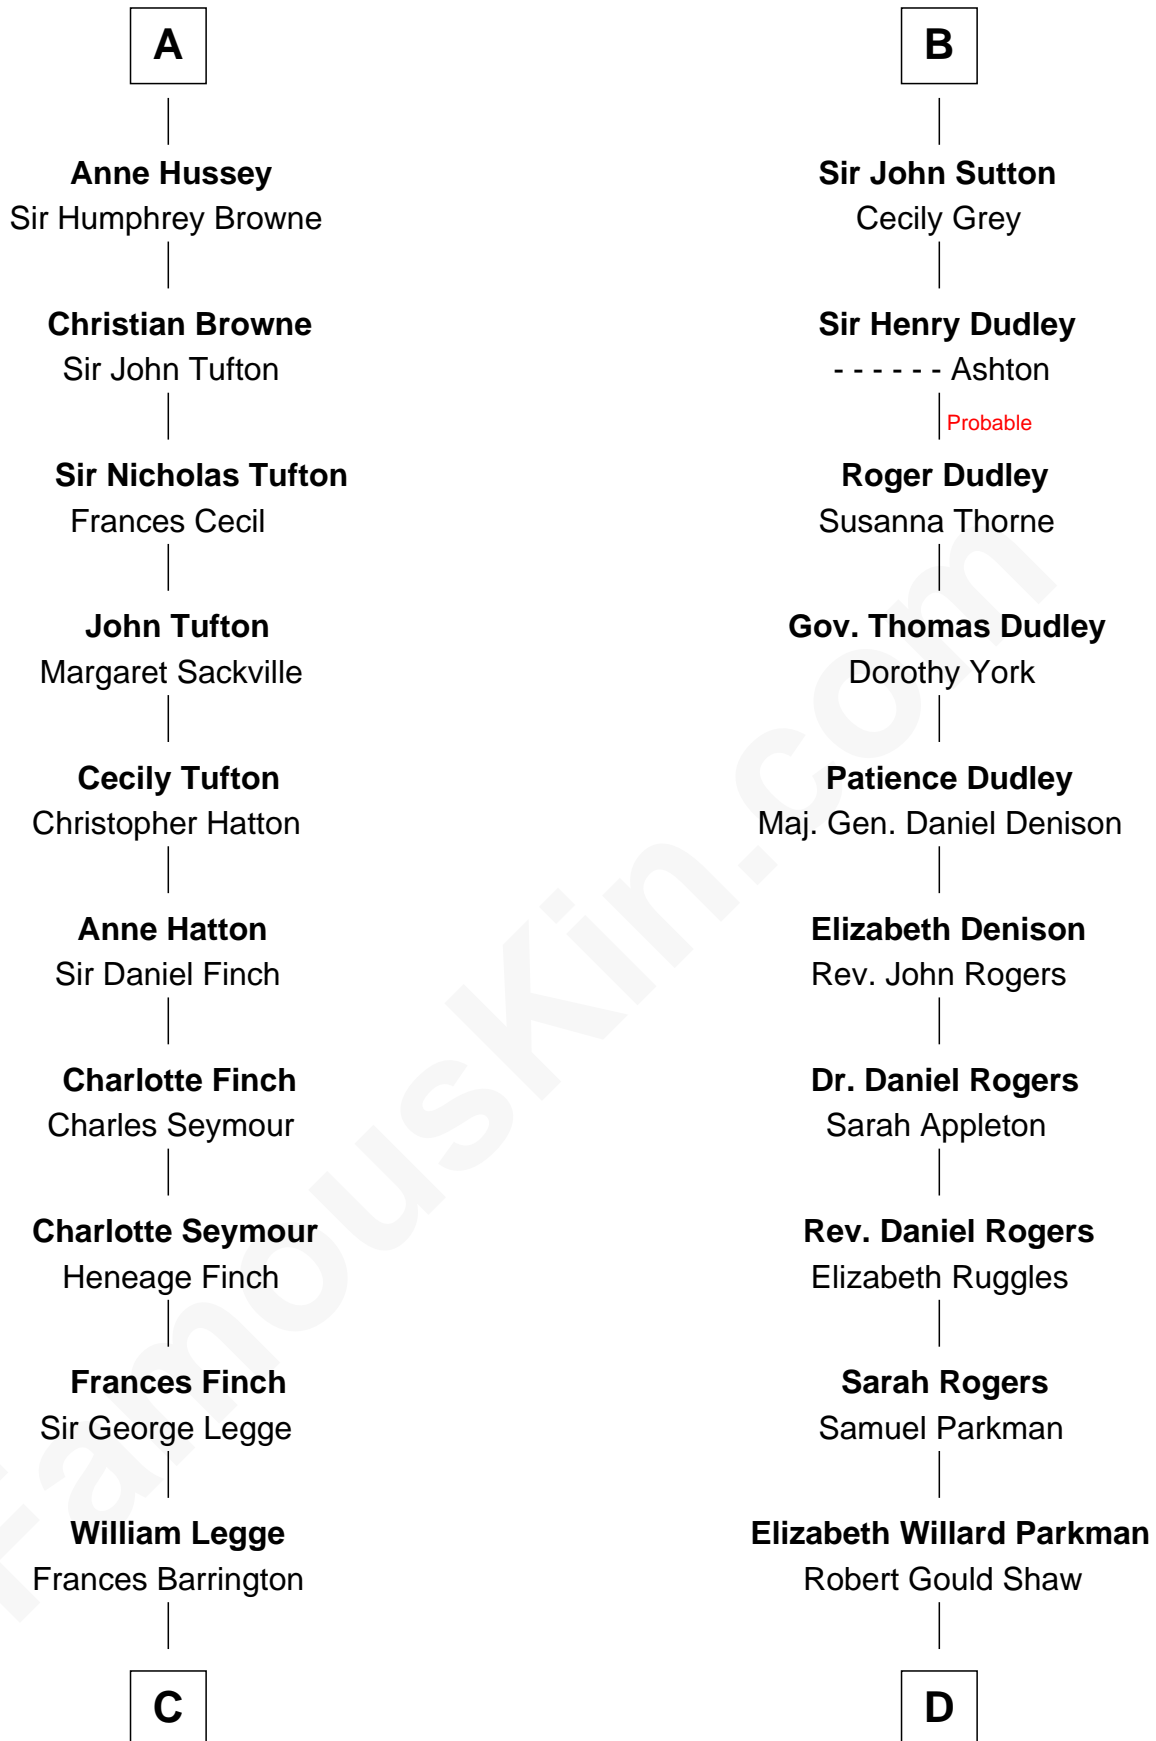

FamousKin.com

Relationship Chart of

Kit Harington

TV Actor - "Game of Thrones"

18th cousin 3 times removed of

Colonel Robert Gould Shaw

U.S. Civil War leader of film "Glory" fame

C

Edward Henry Legge
Cordelia Twysden Molesworth

Lois Marjorie Legge
Ernest Wriothesley Denny

Lavender Cecilia Denny
John Charles Dundas Harington

Sir David Richard Harington
Deborah Jane Catesby

Kit Harington
TV Actor - "Game of Thrones"

D

Francis George Shaw
Sarah Blake Sturgis

Colonel Robert Gould Shaw
Main character in film "Glory"