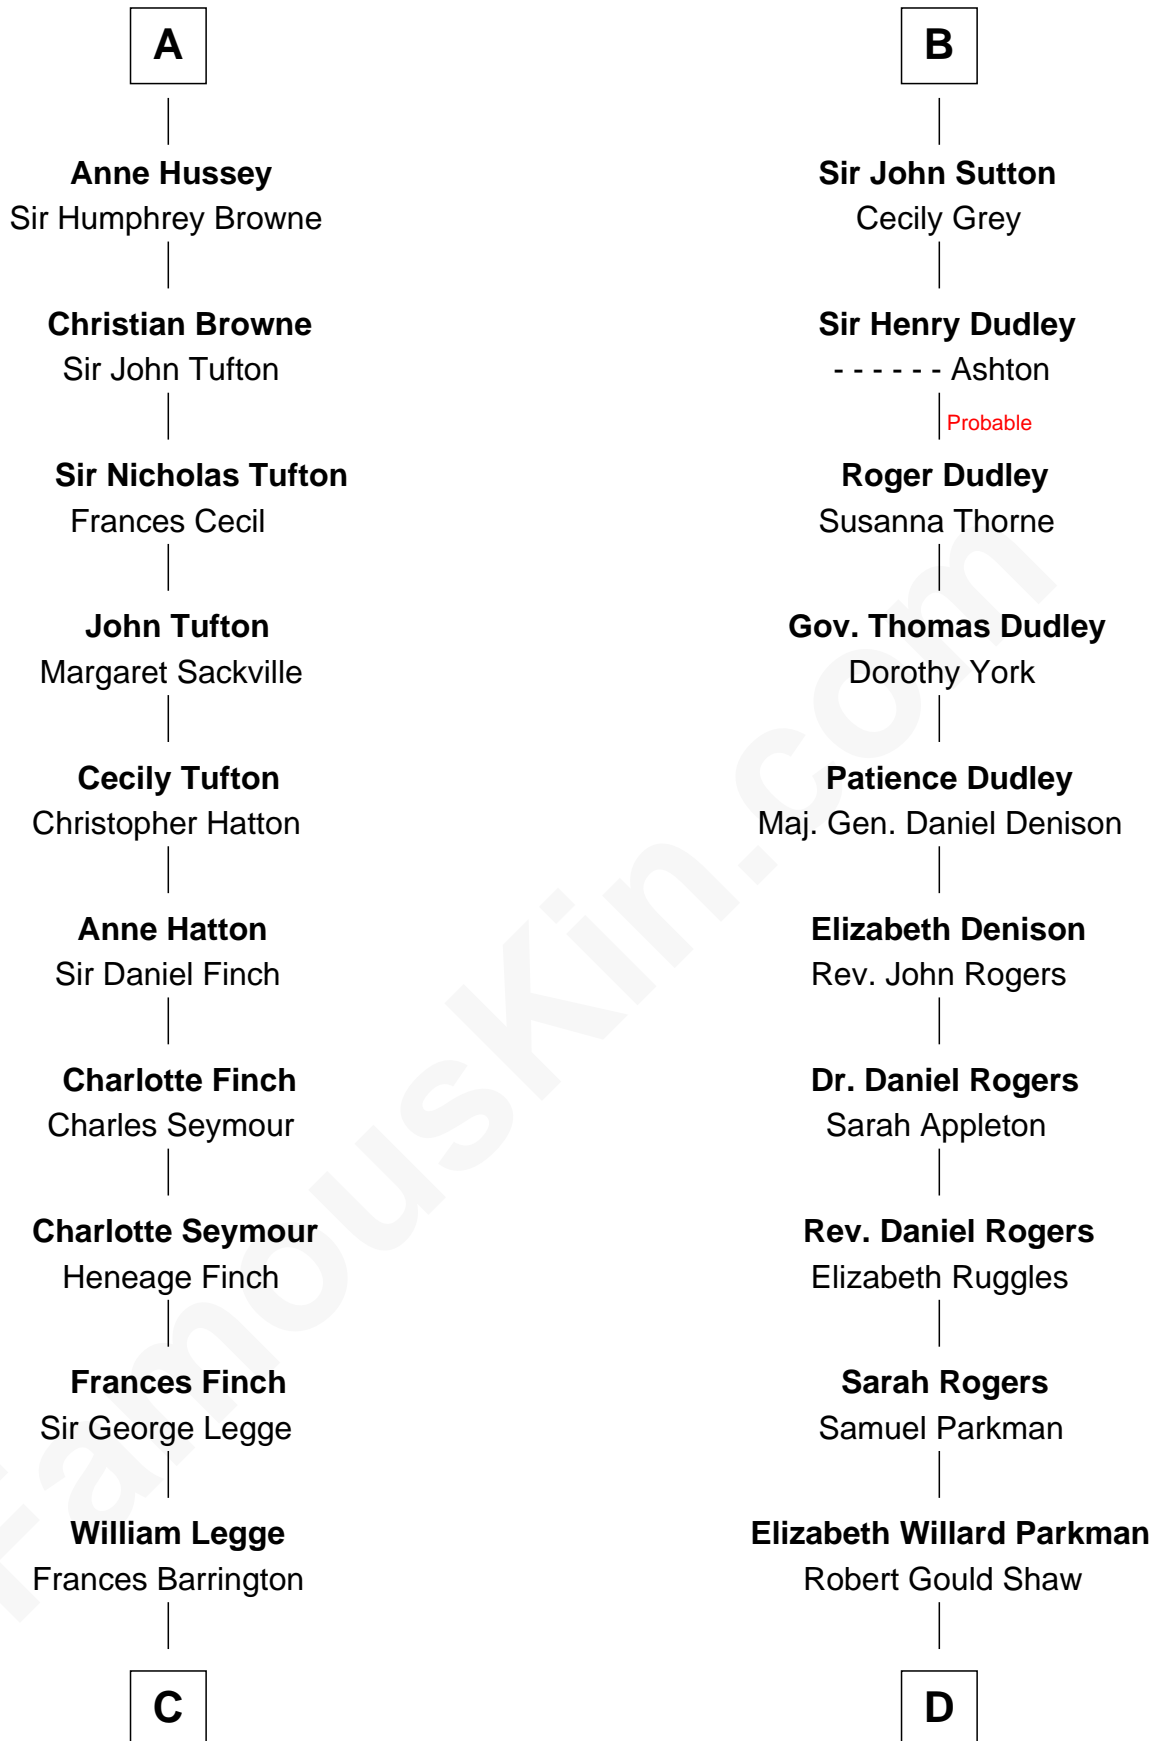

### Colonel Robert Gould Shaw

U.S. Civil War leader of film "Glory" fame

**Sir Alan la Zouche**  
Eleanor de Segrave

**Maude la Zouche**  
Sir Robert de Holland

**Thomas Holand**  
Joan Plantagenet

**John de Holand**  
Elizabeth of Lancaster

**Constance de Holand**  
Sir John Grey

**Sir Edmund Grey**  
Katherine Percy

**George Grey**  
Catherine Herbert

**Anne Grey**  
Sir John Hussey

**A**

**Maude la Zouche**  
Sir Robert de Holland

**Thomas Holand**  
Joan Plantagenet

**Sir Thomas de Holand**  
Alice Fitzalan

**Eleanor Holand**  
Edward Cherleton

**Joyce Cherleton**  
Sir John Tiptoft

**Joyce Tiptoft**  
Sir Edmund Sutton

**Sir Edward Sutton**  
Cecily Willoughby

**B**

**C**

**Edward Henry Legge**  
Cordelia Twysden Molesworth

**Lois Marjorie Legge**  
Ernest Wriothesley Denny

**Lavender Cecilia Denny**  
John Charles Dundas Harington

**Sir David Richard Harington**  
Deborah Jane Catesby