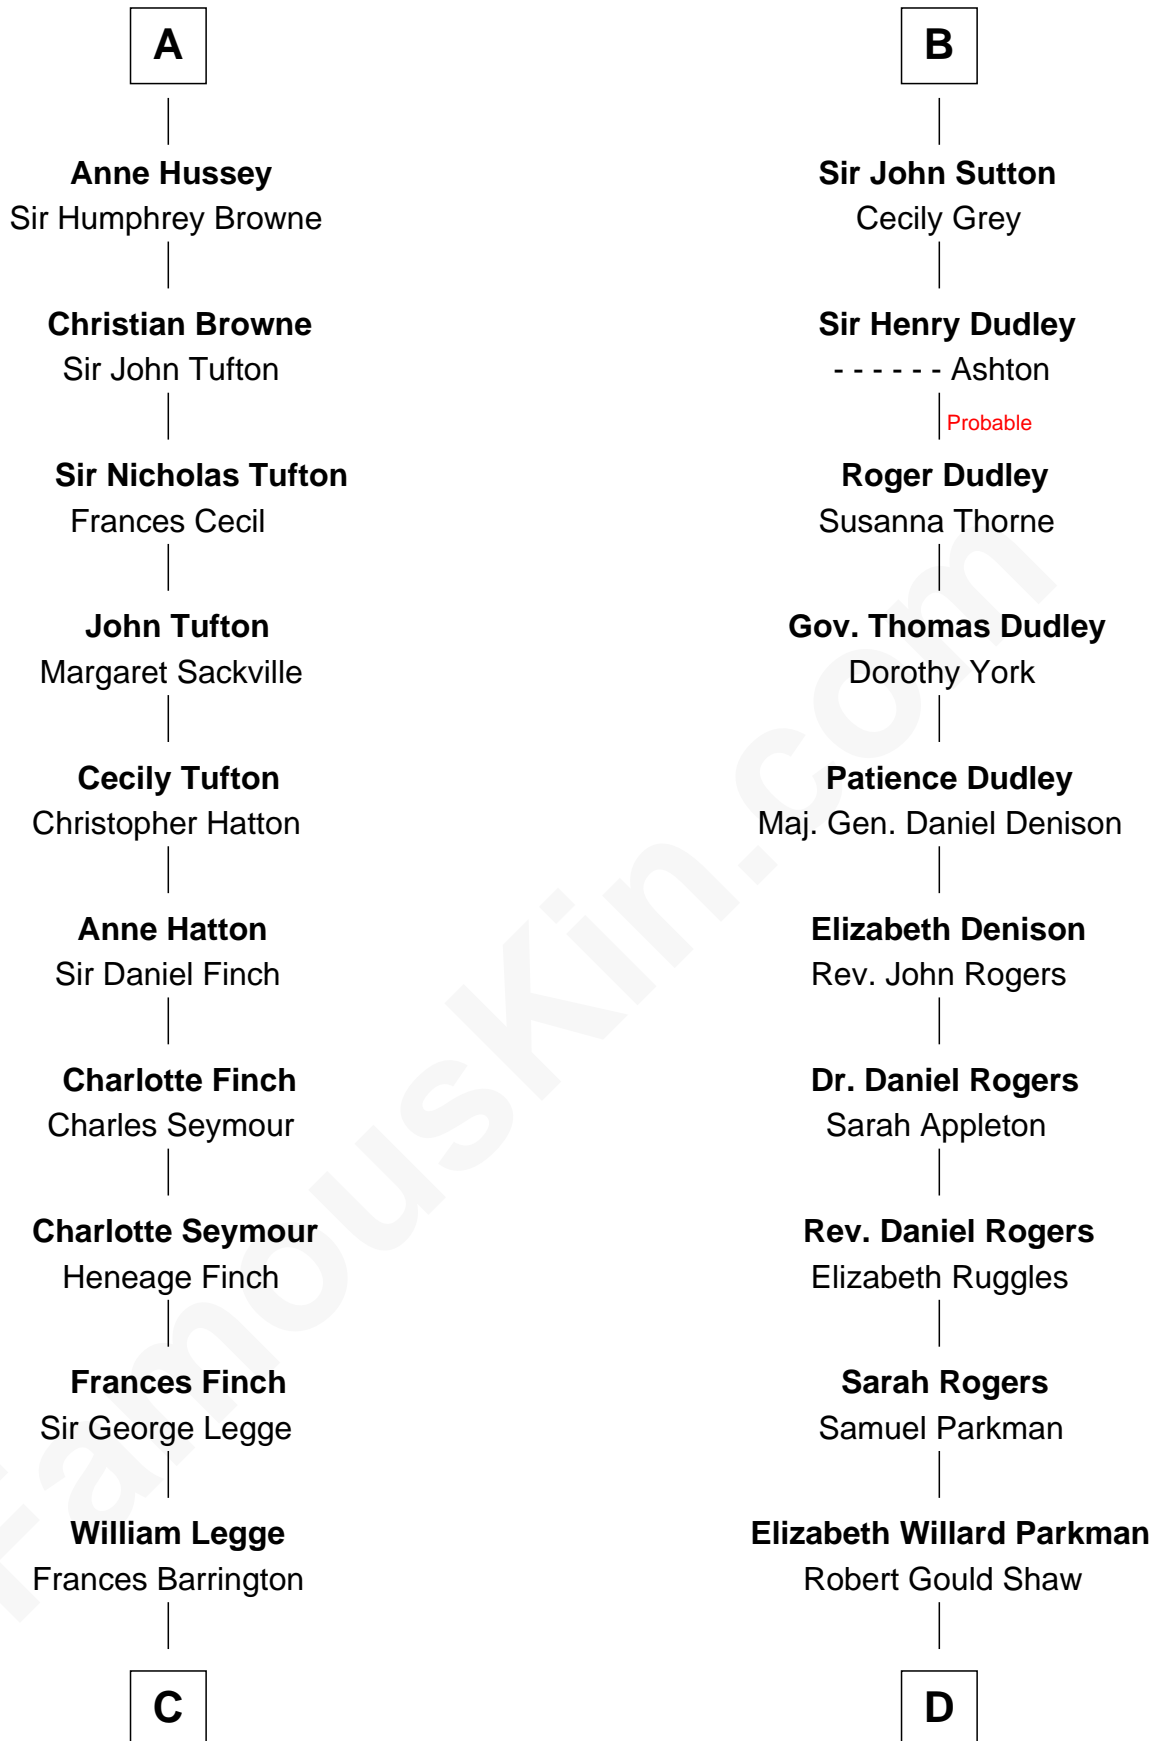

FamousKin.com

Relationship Chart of

Kit Harington

TV Actor - "Game of Thrones"

18th cousin 3 times removed of

Colonel Robert Gould Shaw

U.S. Civil War leader of film "Glory" fame

C

Edward Henry Legge
Cordelia Twysden Molesworth

Lois Marjorie Legge
Ernest Wriothesley Denny

Lavender Cecilia Denny
John Charles Dundas Harington

Sir David Richard Harington
Deborah Jane Catesby

Kit Harington
TV Actor - "Game of Thrones"

D

Francis George Shaw
Sarah Blake Sturgis

Colonel Robert Gould Shaw
Main character in film "Glory"