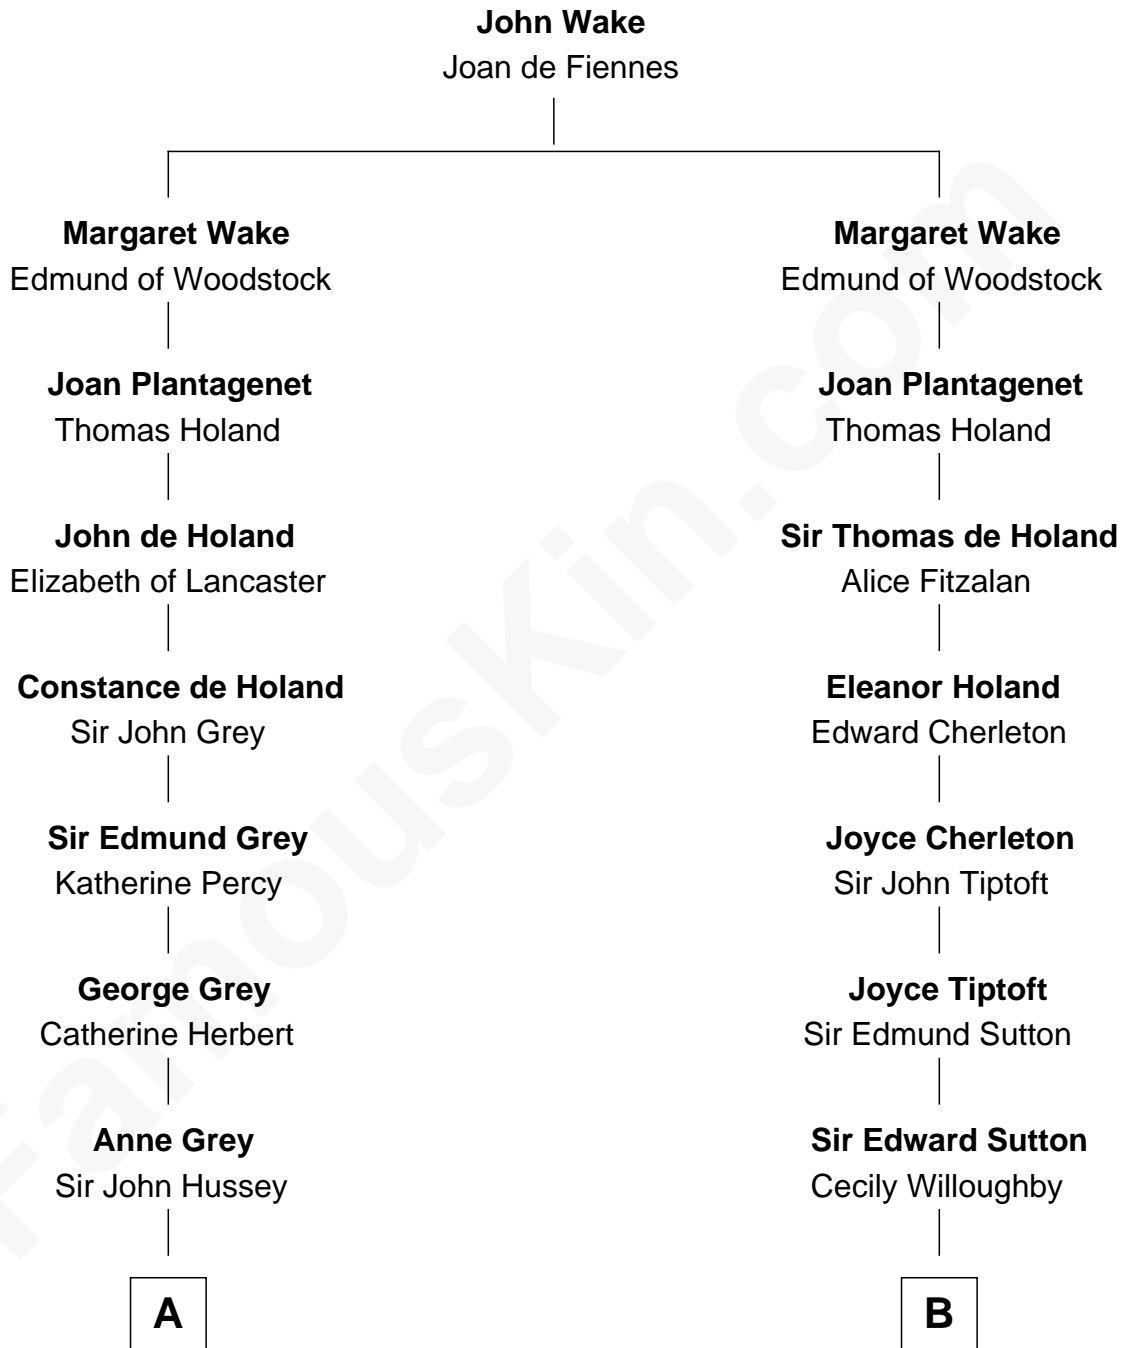

FamousKin.com

Relationship Chart of

Kit Harington

TV Actor - "Game of Thrones"

18th cousin 3 times removed of

Colonel Robert Gould Shaw

U.S. Civil War leader of film "Glory" fame

C

Edward Henry Legge
Cordelia Twysden Molesworth

Lois Marjorie Legge
Ernest Wriothesley Denny

Lavender Cecilia Denny
John Charles Dundas Harington

Sir David Richard Harington
Deborah Jane Catesby

Kit Harington
TV Actor - "Game of Thrones"

D

Francis George Shaw
Sarah Blake Sturgis

Colonel Robert Gould Shaw
Main character in film "Glory"