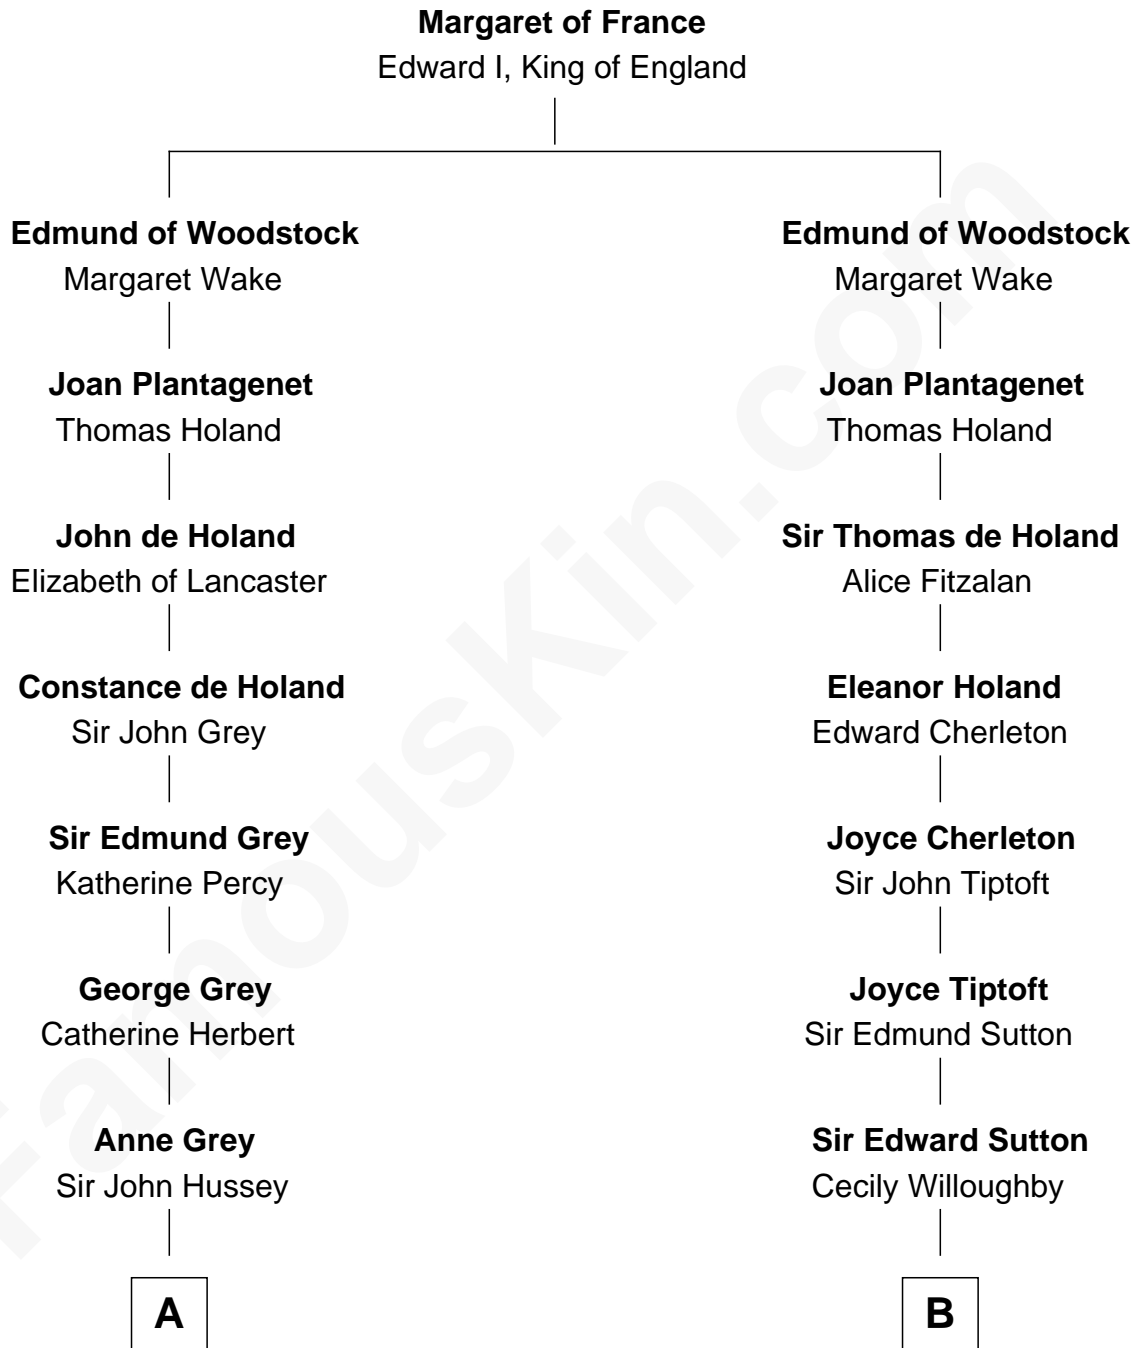

FamousKin.com

Relationship Chart of

Kit Harington

TV Actor - "Game of Thrones"

18th cousin 3 times removed of

Colonel Robert Gould Shaw

U.S. Civil War leader of film "Glory" fame

C

Edward Henry Legge
Cordelia Twysden Molesworth

Lois Marjorie Legge
Ernest Wriothesley Denny

Lavender Cecilia Denny
John Charles Dundas Harington

Sir David Richard Harington
Deborah Jane Catesby

Kit Harington
TV Actor - "Game of Thrones"

D

Francis George Shaw
Sarah Blake Sturgis

Colonel Robert Gould Shaw
Main character in film "Glory"