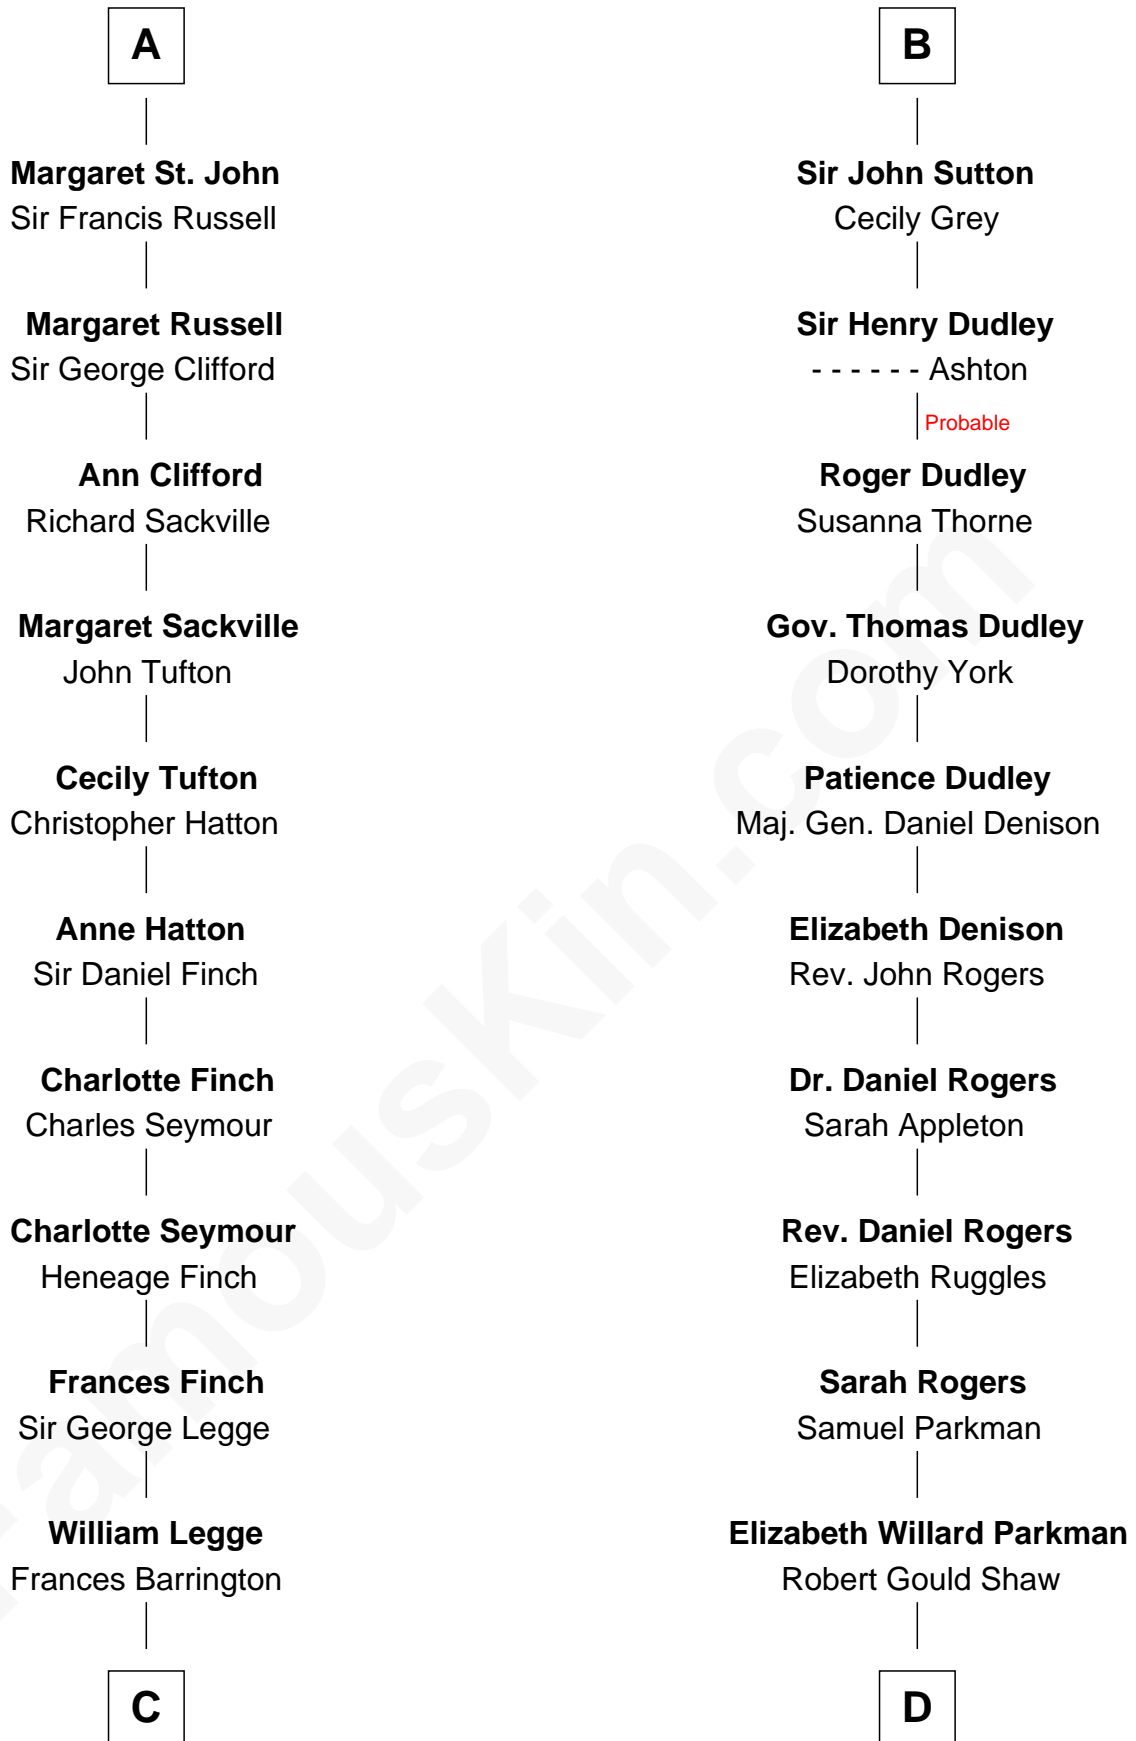

FamousKin.com

Relationship Chart of

Kit Harington

TV Actor - "Game of Thrones"

18th cousin 3 times removed of

Colonel Robert Gould Shaw

U.S. Civil War leader of film "Glory" fame

Sir Philip le Despencer

Sir John Sutton

Elizabeth Berkeley

Sir Edmund Sutton

Joyce Tiptoft

Sir Edward Sutton

Cecily Willoughby

B

C

Edward Henry Legge
Cordelia Twysden Molesworth

Lois Marjorie Legge
Ernest Wriothesley Denny

Lavender Cecilia Denny
John Charles Dundas Harington

Sir David Richard Harington
Deborah Jane Catesby

Kit Harington
TV Actor - "Game of Thrones"

D

Francis George Shaw
Sarah Blake Sturgis

Colonel Robert Gould Shaw
Main character in film "Glory"