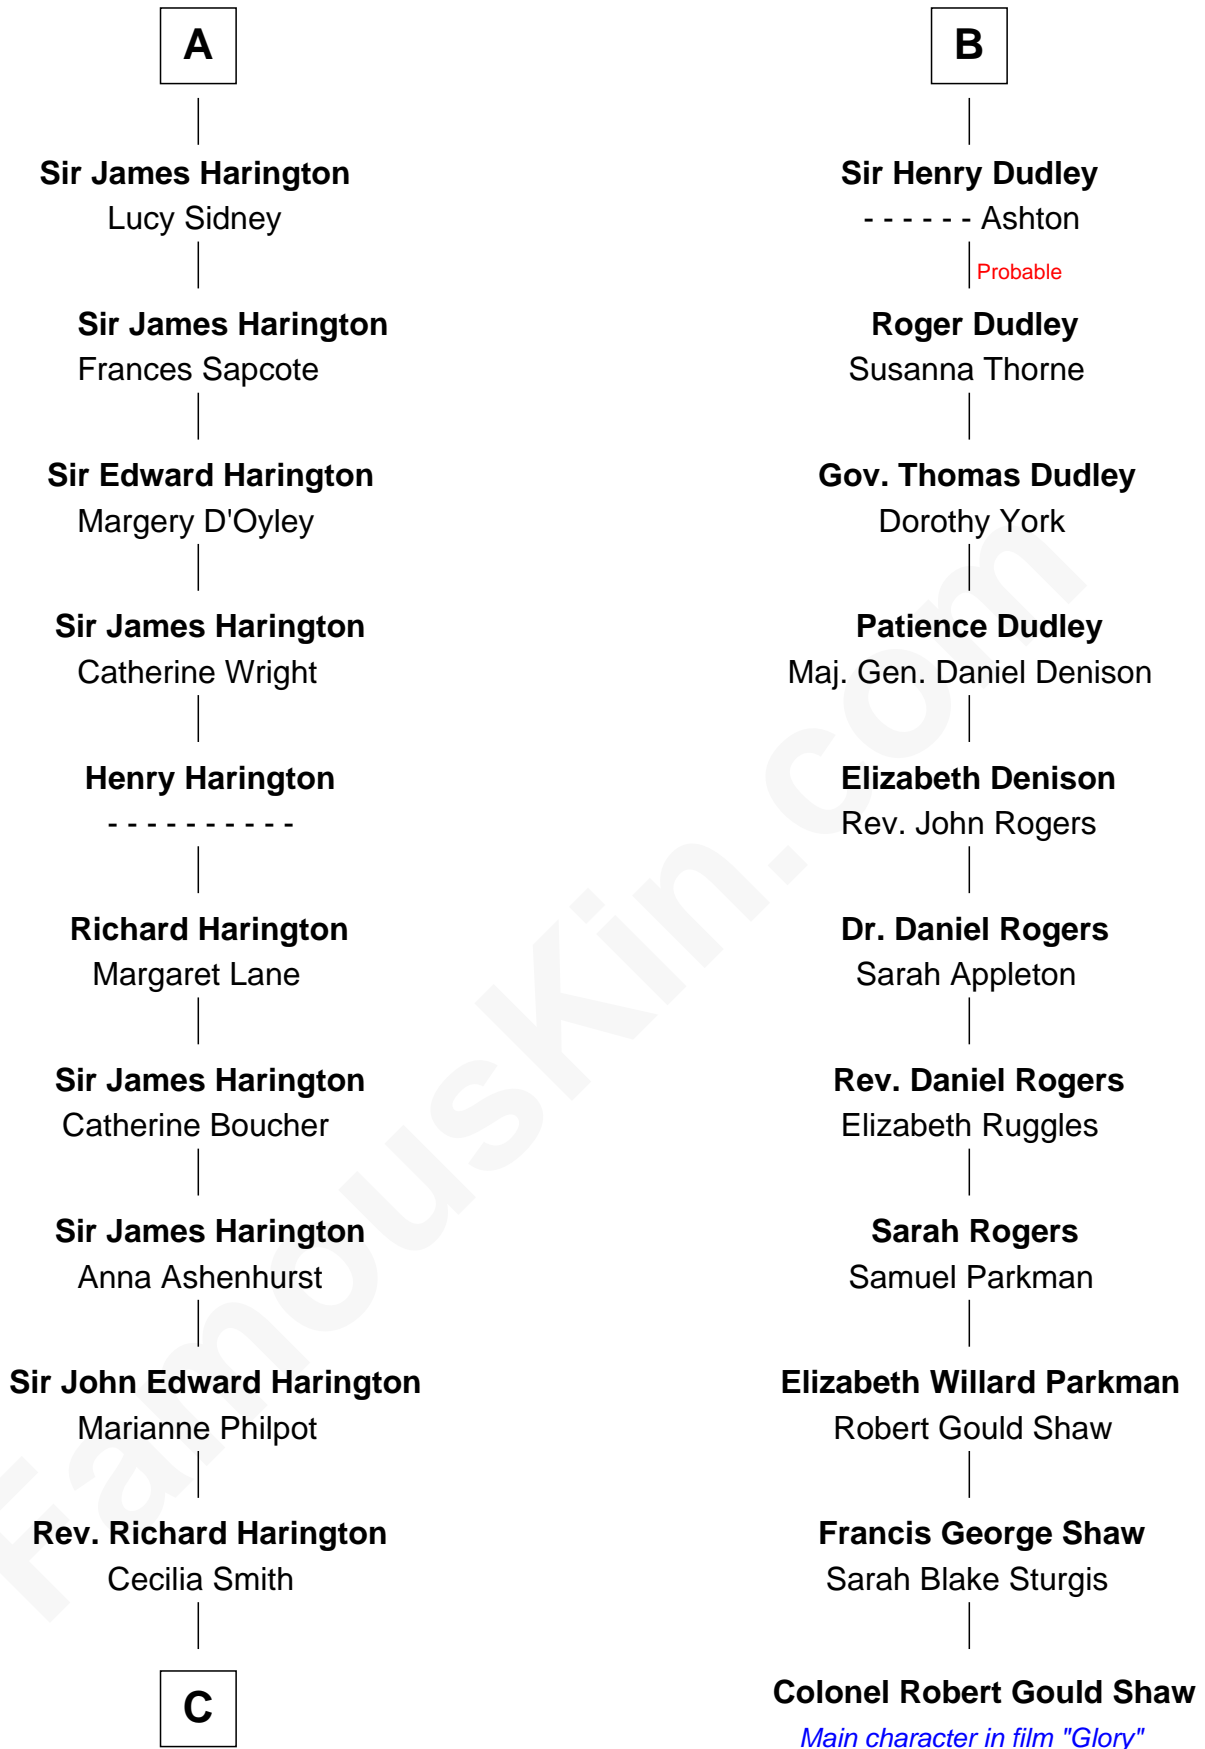

FamousKin.com

Relationship Chart of

Kit Harington

TV Actor - "Game of Thrones"

17th cousin 4 times removed of

Colonel Robert Gould Shaw

U.S. Civil War leader of film "Glory" fame

C

—
Sir Richard Harington

Francis Agnata Biscoe

—
Sir Richard Harington

Selina Louisa Grace Dundas

—
John Charles Dundas Harington

Lavender Cecilia Denny

—
Sir David Richard Harington

Deborah Jane Catesby