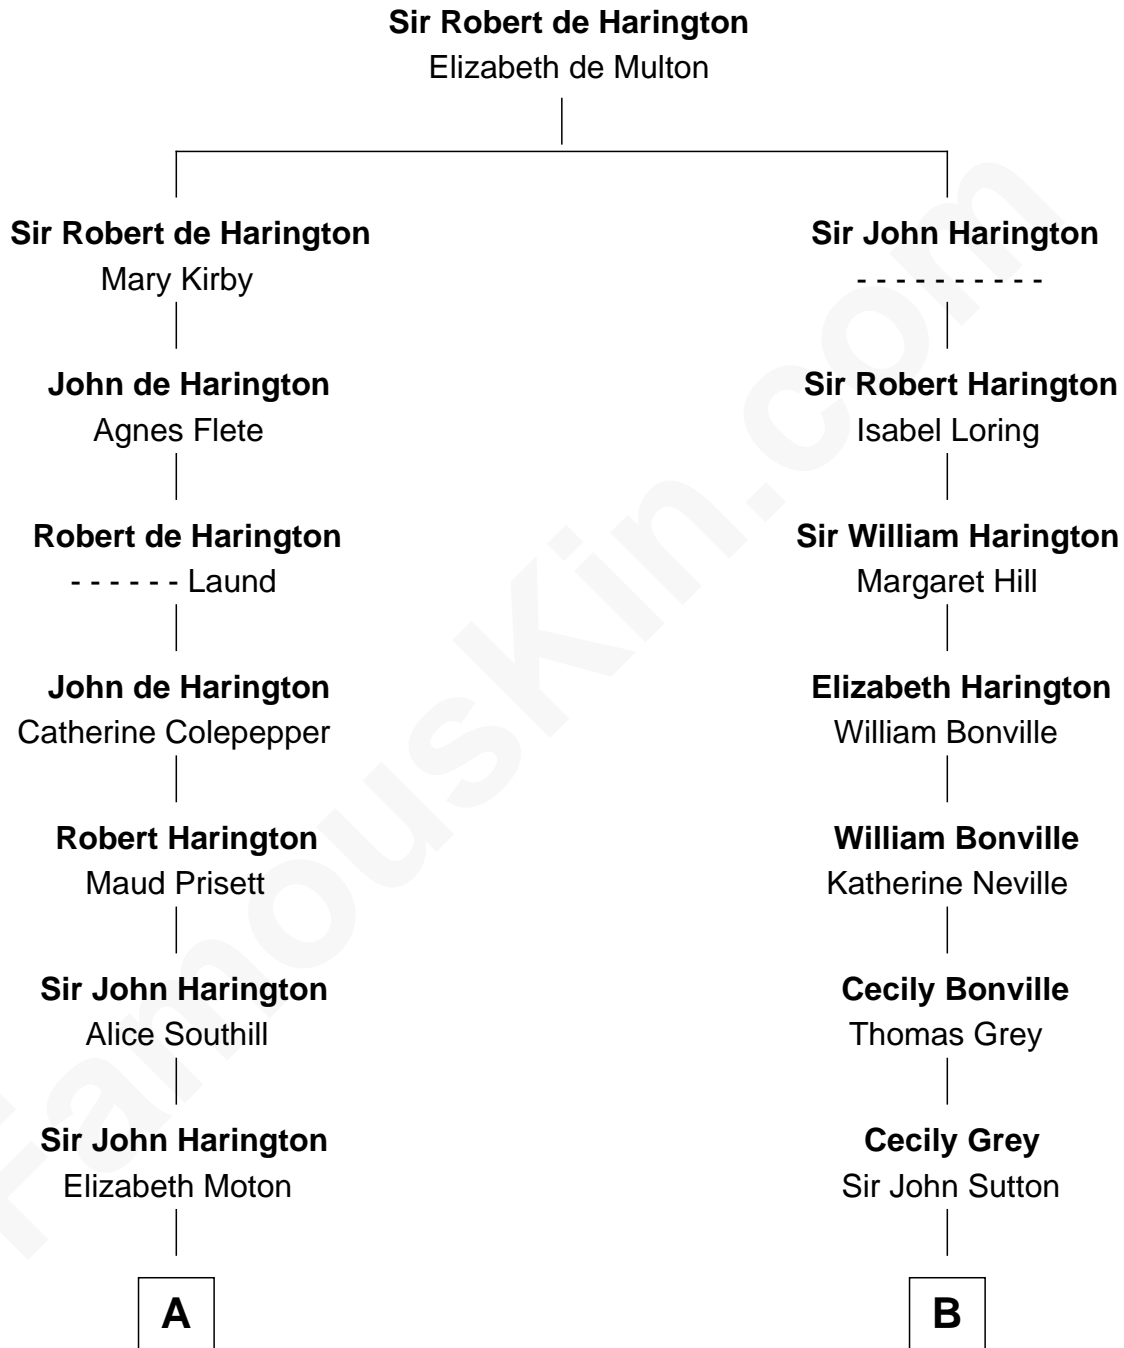

FamousKin.com

Relationship Chart of

Kit Harington

TV Actor - "Game of Thrones"

17th cousin 4 times removed of

Colonel Robert Gould Shaw

U.S. Civil War leader of film "Glory" fame

C

—
Sir Richard Harington

Francis Agnata Biscoe

—
Sir Richard Harington

Selina Louisa Grace Dundas

—
John Charles Dundas Harington

Lavender Cecilia Denny

—
Sir David Richard Harington

Deborah Jane Catesby