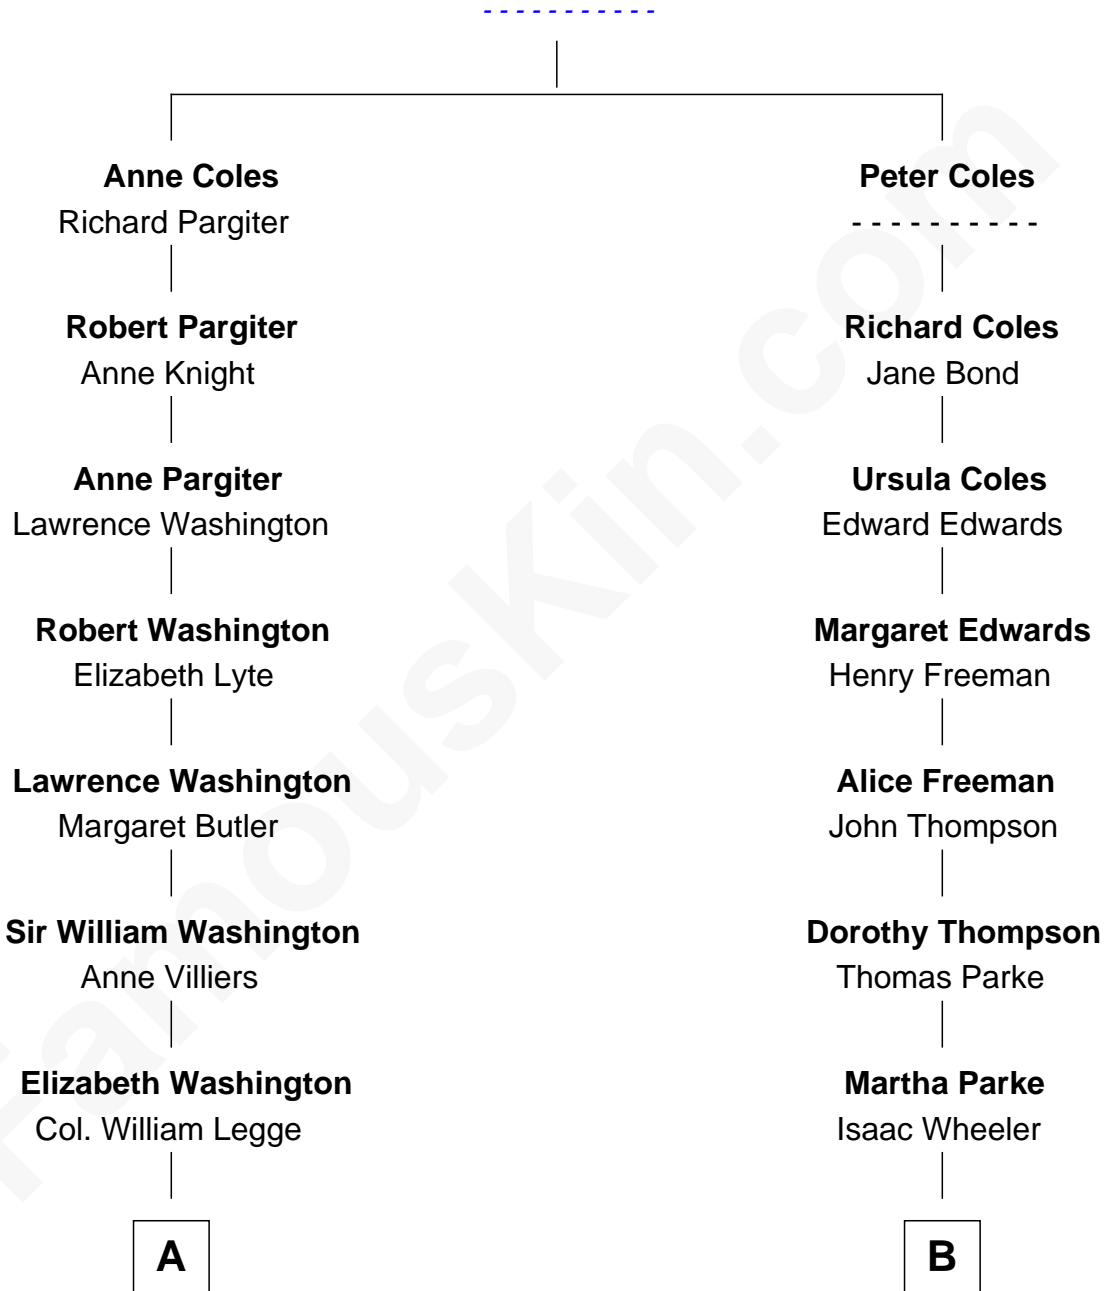

## Relationship Chart of

### Kit Harington

TV Actor - "Game of Thrones"

12th cousin 5 times removed of

### General George B. McClellan

Union Army - U.S. Civil War

Richard Coles

*TV Actor - "Game of Thrones"*

Kit Harington photo by [Gage Skidmore](#) [\(CC BY-SA 2.0\)](#)