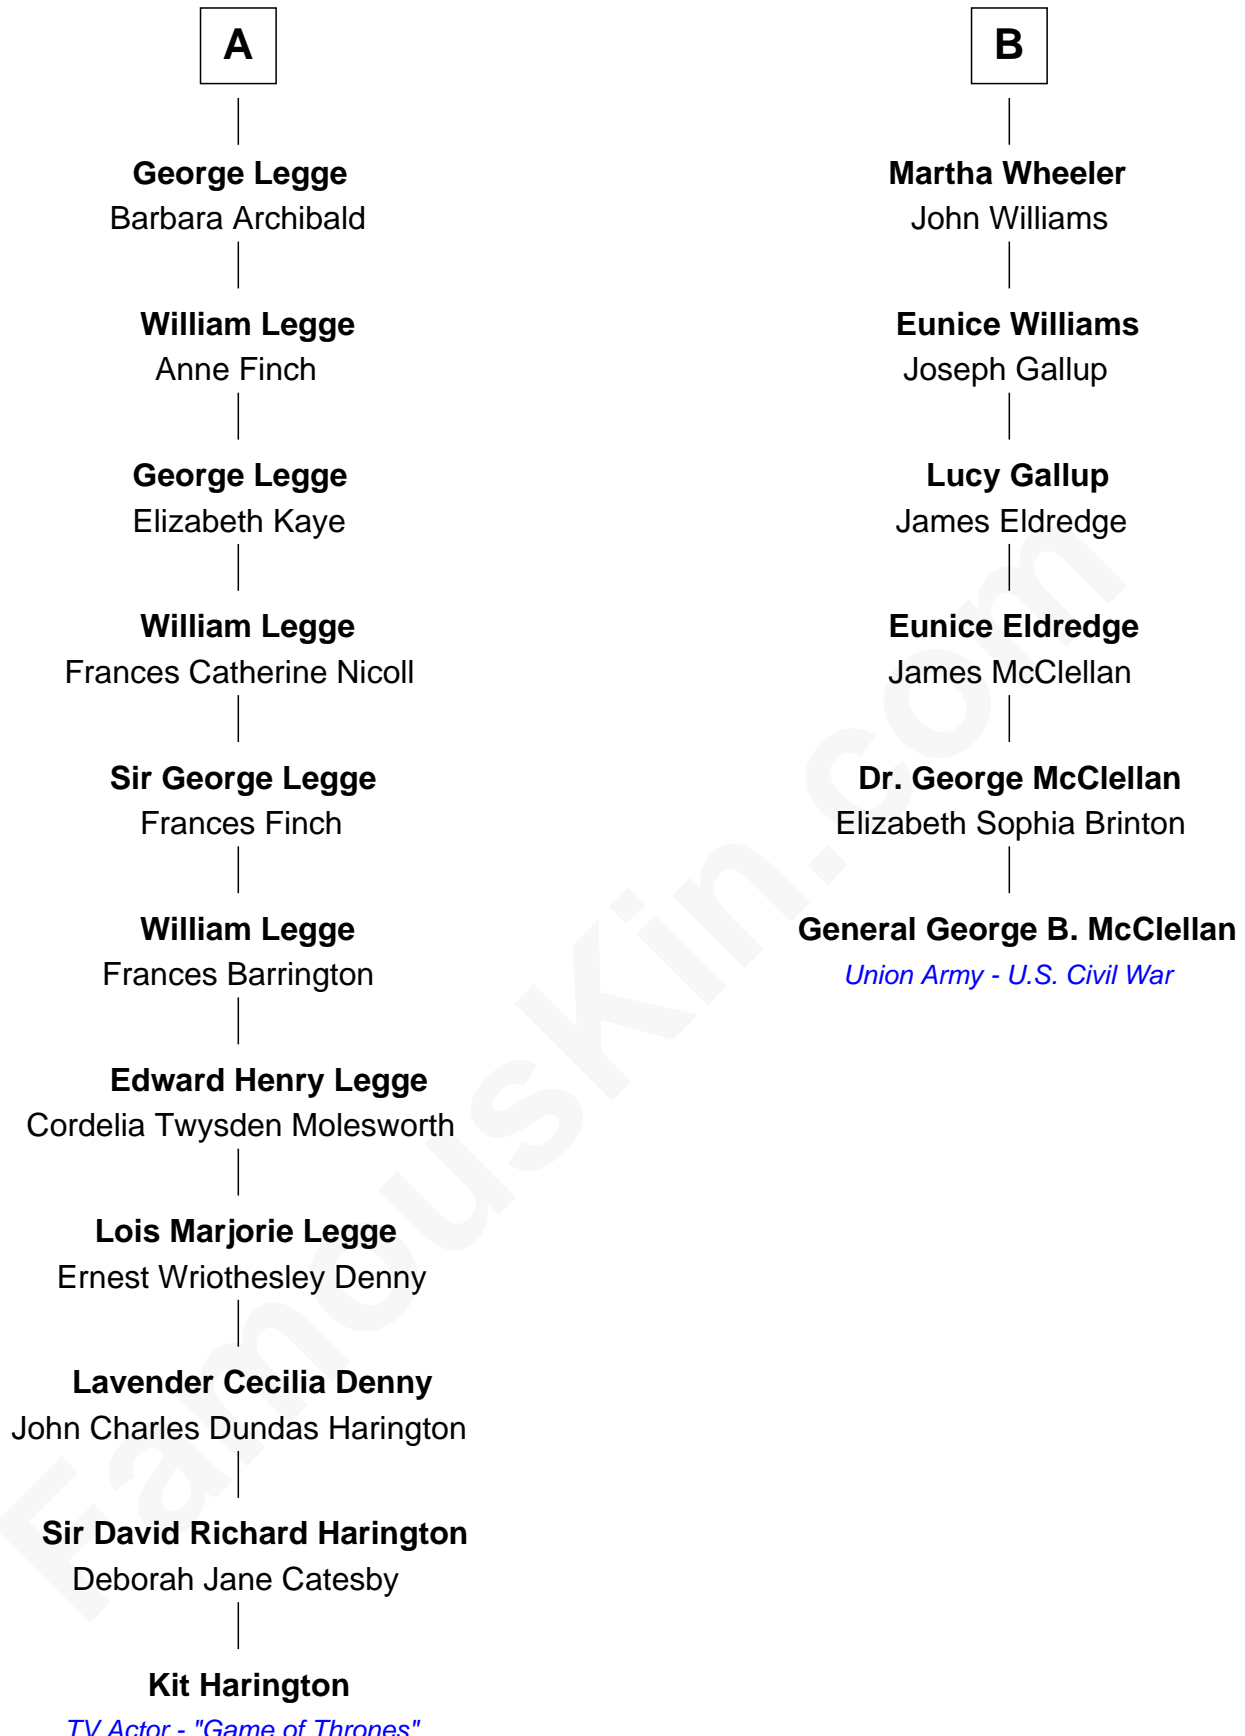

TV Actor - "Game of Thrones"

Kit Harington photo by [Gage Skidmore](#) [(CC BY-SA 2.0)](#)