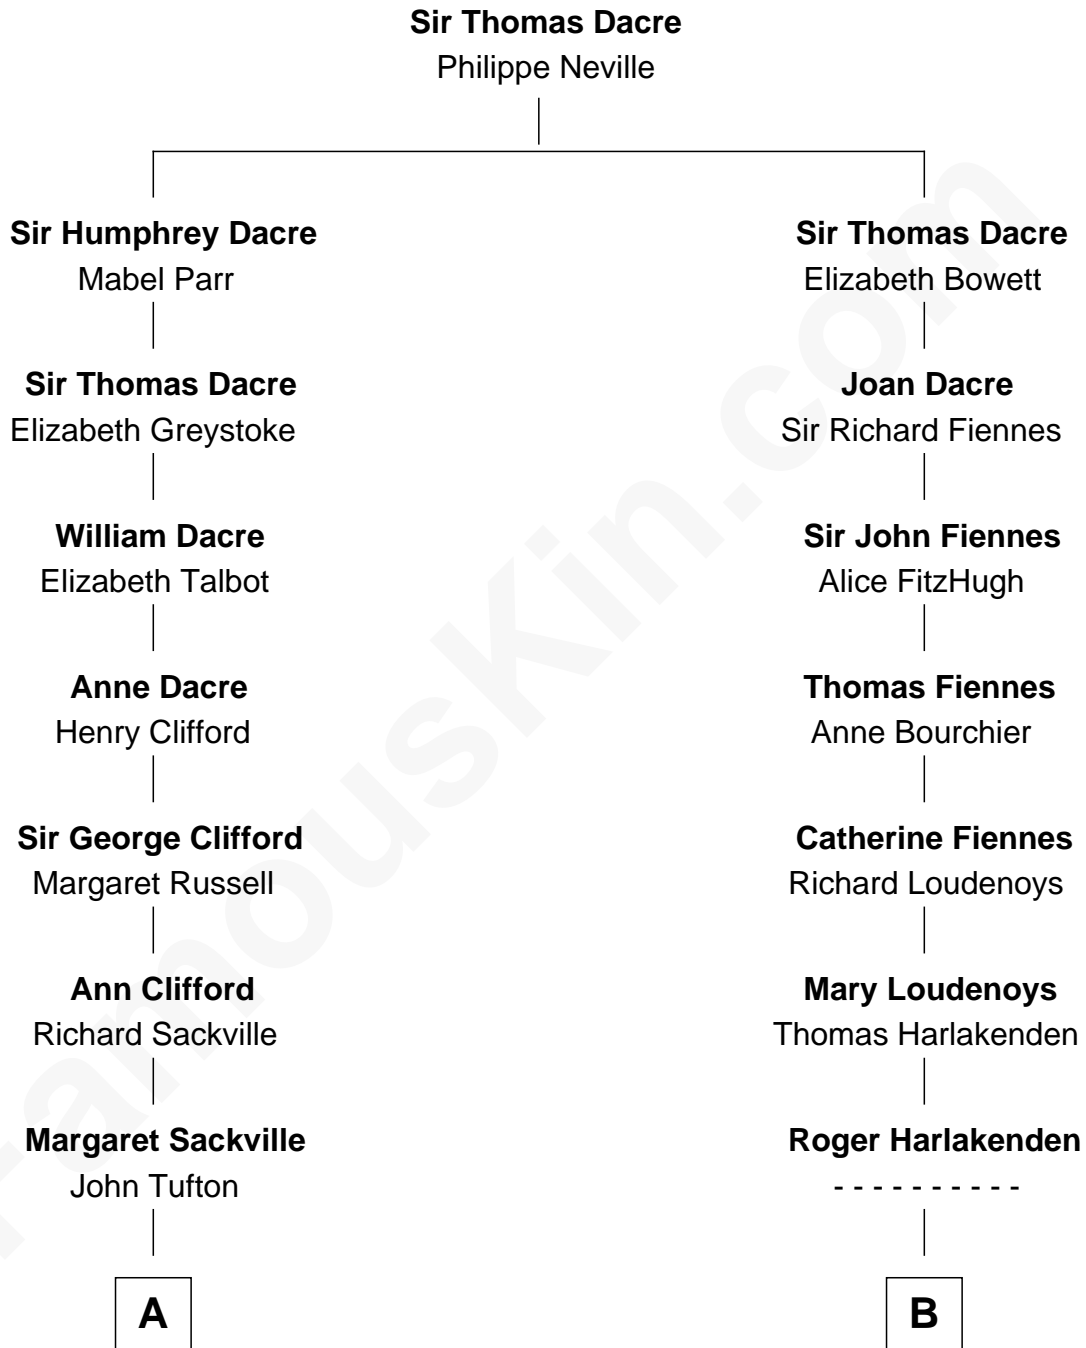

# FamousKin.com

## Relationship Chart of

### Kit Harington

TV Actor - "Game of Thrones"

17th cousin 2 times removed of

**Anne Baxter**  
Movie Actress

C

Frank Lloyd Wright

Catherine L. Tobin

Catherine Dorothy Wright