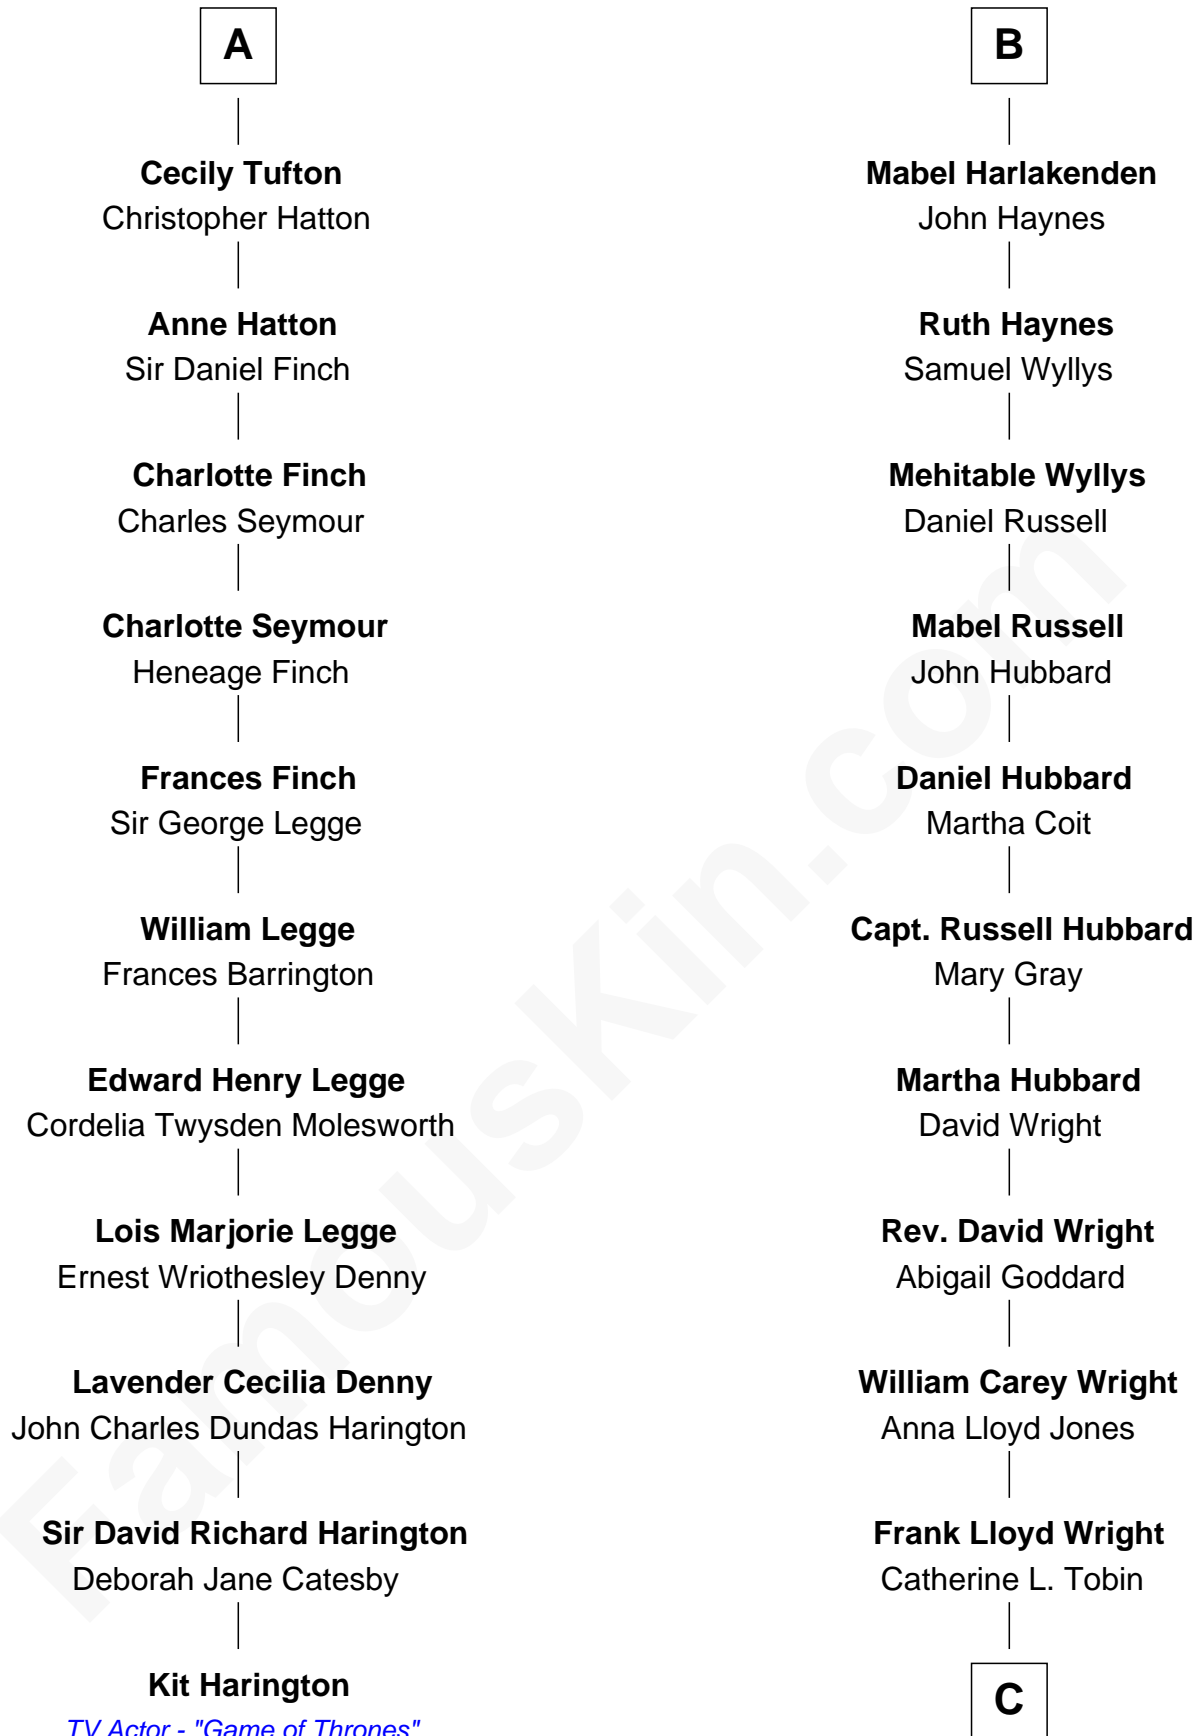

# FamousKin.com Relationship Chart of

**Kit Harington**

TV Actor - "Game of Thrones"

17th cousin 1 time removed of

**Anne Baxter**

Movie Actress

**Sir Richard Neville**

Alice Montagu

C

Catherine Dorothy Wright

Kenneth Stuart Baxter

Anne Baxter

*Movie Actress*

FamousKin.com