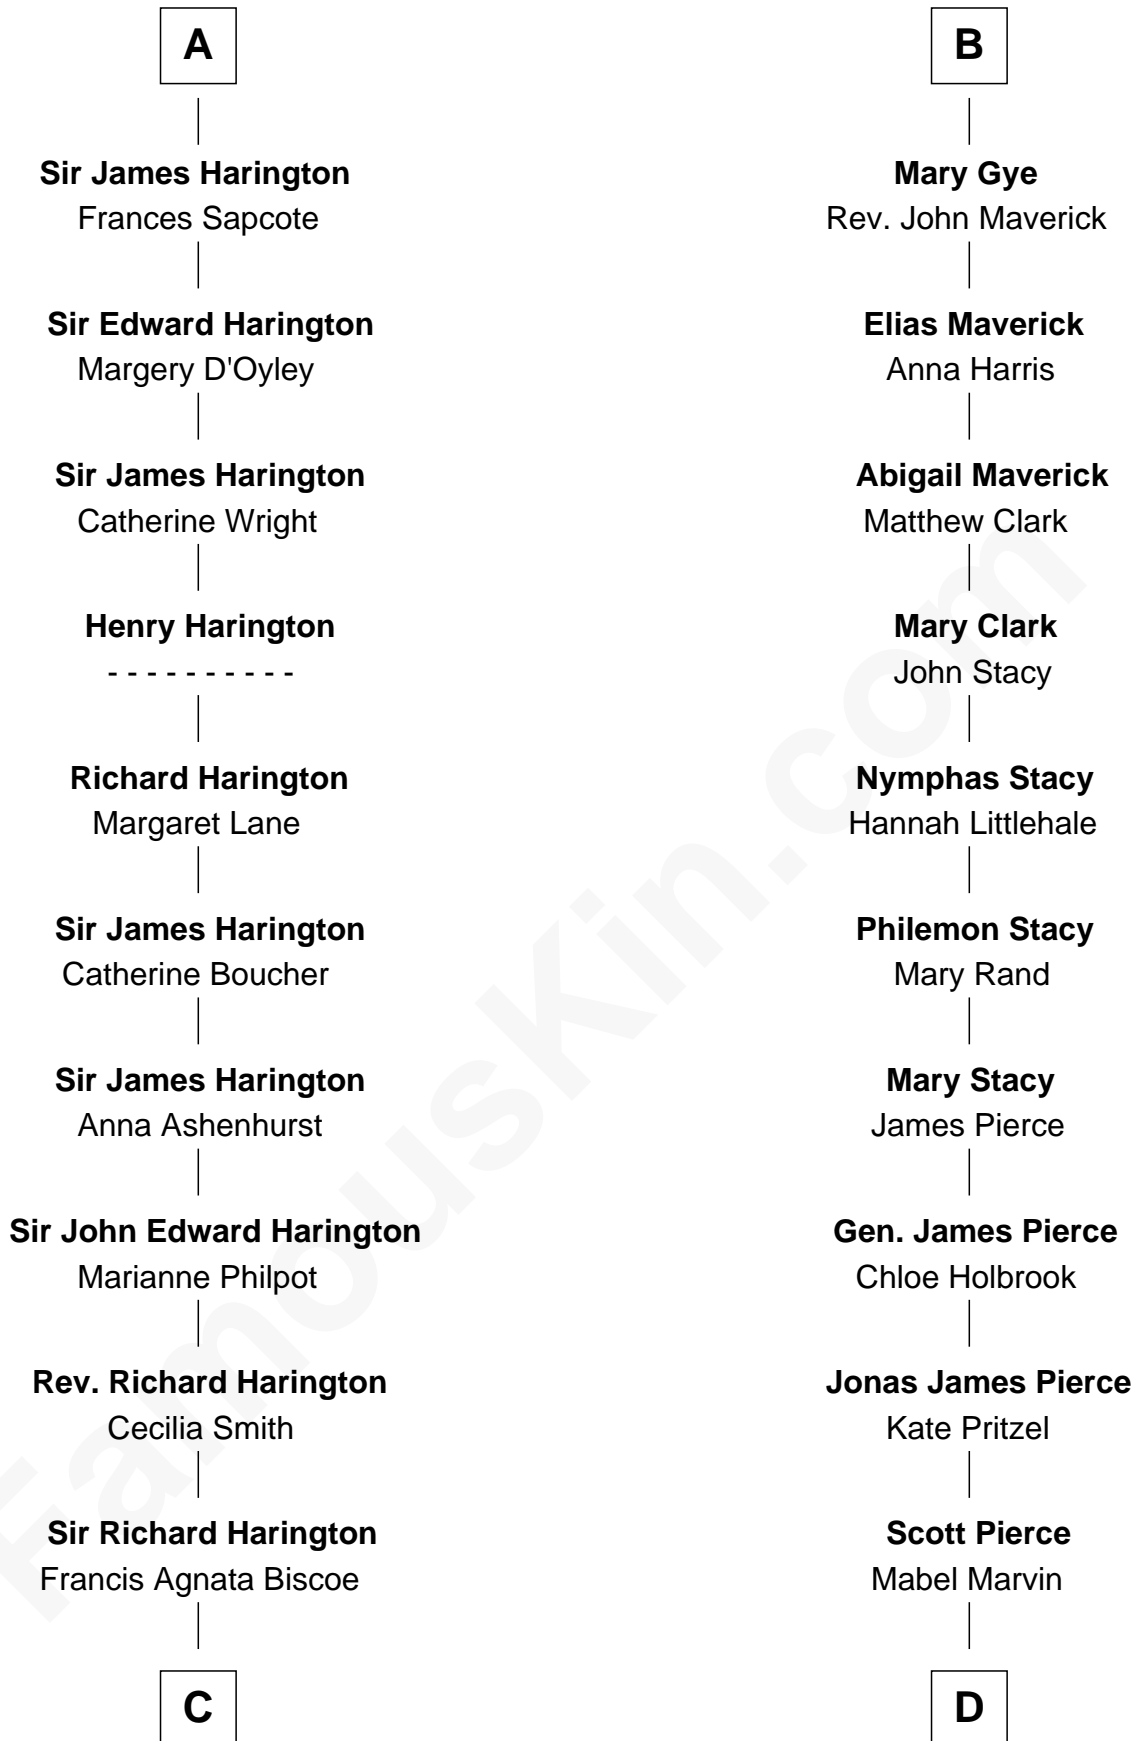

FamousKin.com

Relationship Chart of

Kit Harington

TV Actor - "Game of Thrones"

18th cousin 2 times removed of

Barbara (Pierce) Bush

First Lady of President George H.W. Bush

FamousKin.com