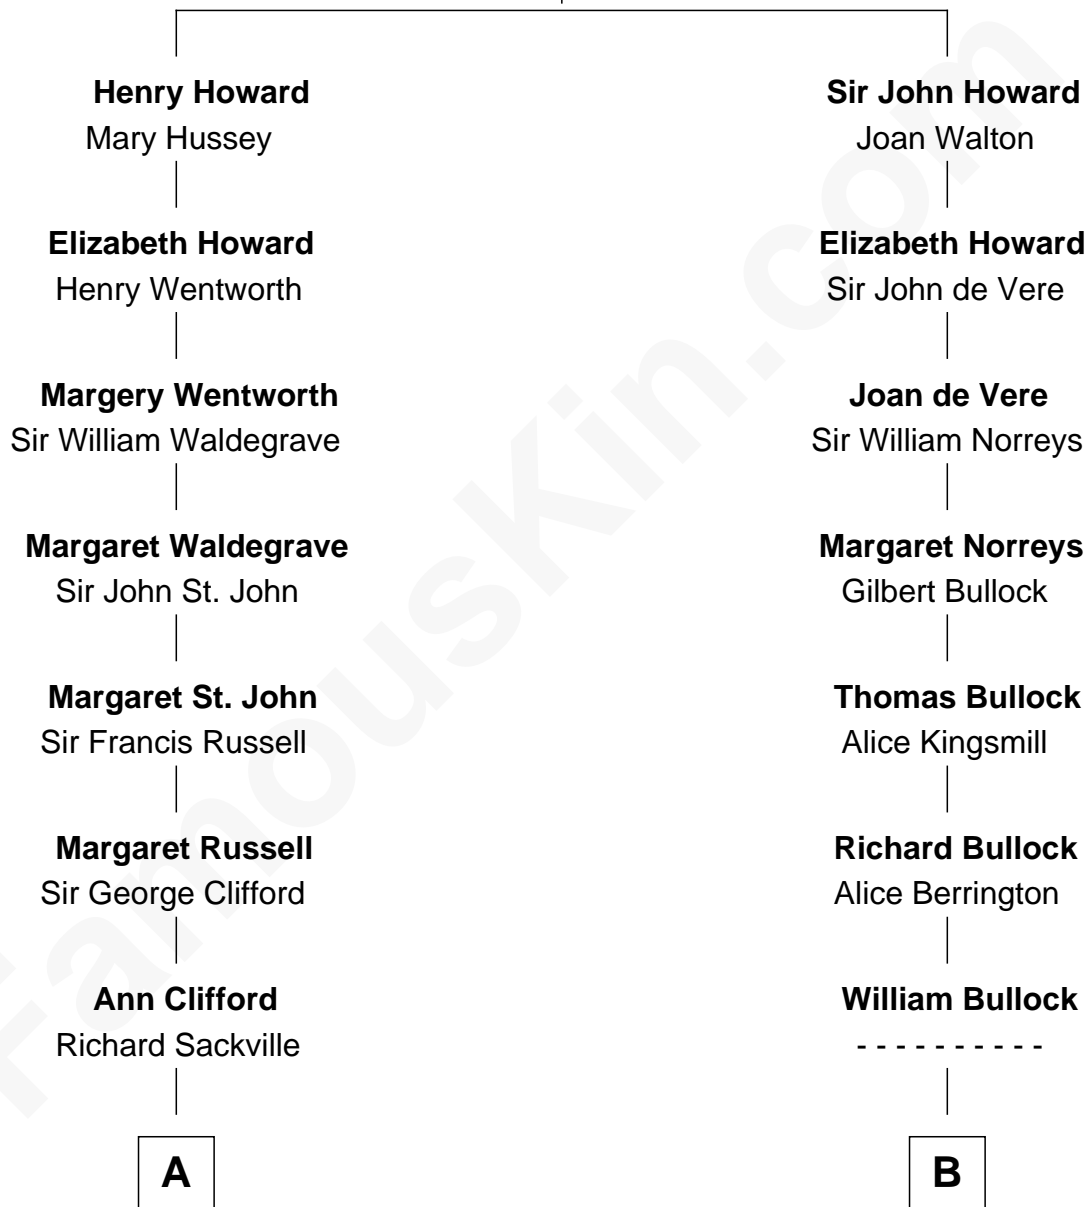

## Relationship Chart of

### Kit Harington

TV Actor - "Game of Thrones"

18th cousin 1 time removed of

**George W. Bush**  
43rd U.S. President

### Sir John Howard

*with wife*  
Alice Tendring

*with wife*  
Margaret de Plaiz

**C**

**Sir David Richard Harington**

Deborah Jane Catesby

**Kit Harington**

*TV Actor - "Game of Thrones"*

**D**

**Prescott Sheldon Bush**

Dorothy Wear Walker

**George Herbert Walker Bush**

Barbara Pierce

**George W. Bush**

*43rd U.S. President*

FamousKin.com