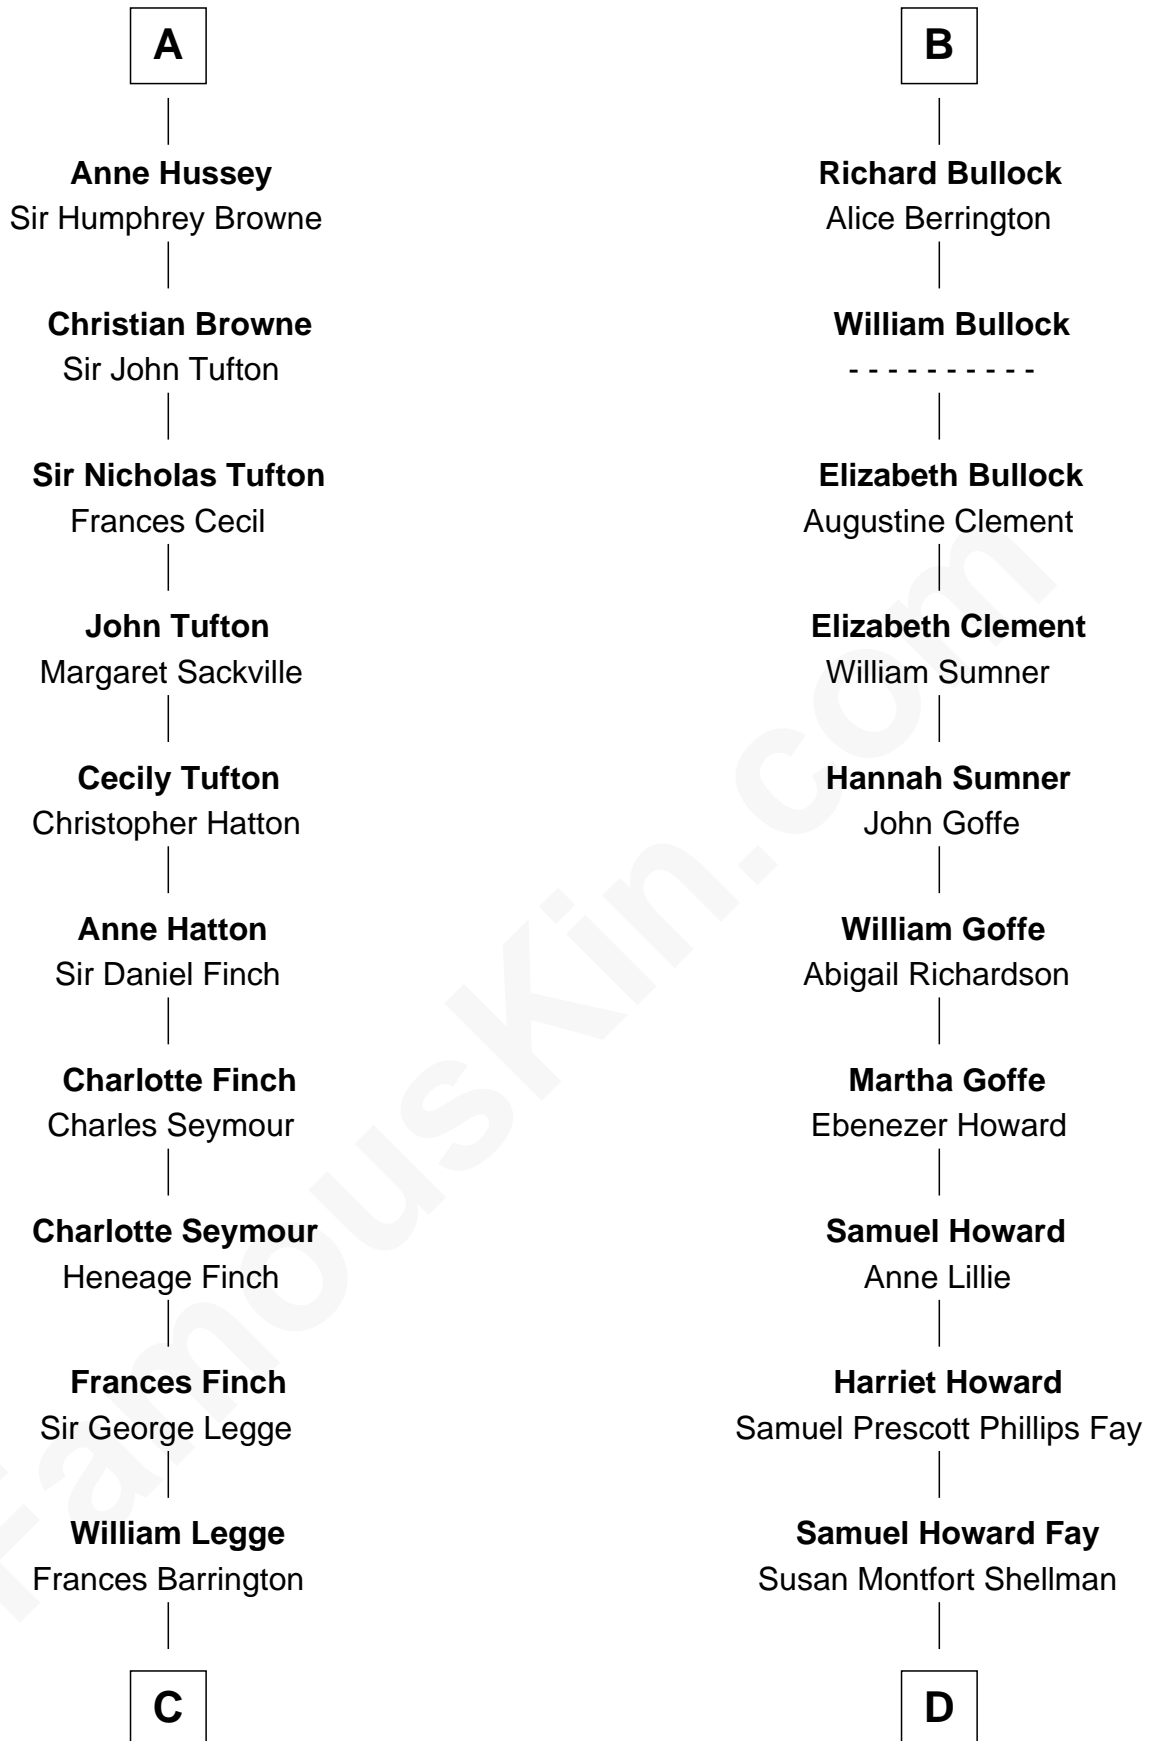

# FamousKin.com Relationship Chart of

**Kit Harington**

TV Actor - "Game of Thrones"

21st cousin of

**George W. Bush**

43rd U.S. President

**William de Montagu**  
Katherine de Grandison

**C**

**Edward Henry Legge**  
Cordelia Twysden Molesworth

**Lois Marjorie Legge**  
Ernest Wriothesley Denny

**Lavender Cecilia Denny**  
John Charles Dundas Harington

**Sir David Richard Harington**  
Deborah Jane Catesby

**Kit Harington**  
*TV Actor - "Game of Thrones"*

**D**

**Harriet Eleanor Fay**  
Rev. James Smith Bush

**Samuel Prescott Bush**  
Flora Sheldon

**Prescott Sheldon Bush**  
Dorothy Wear Walker

**George Herbert Walker Bush**  
Barbara Pierce