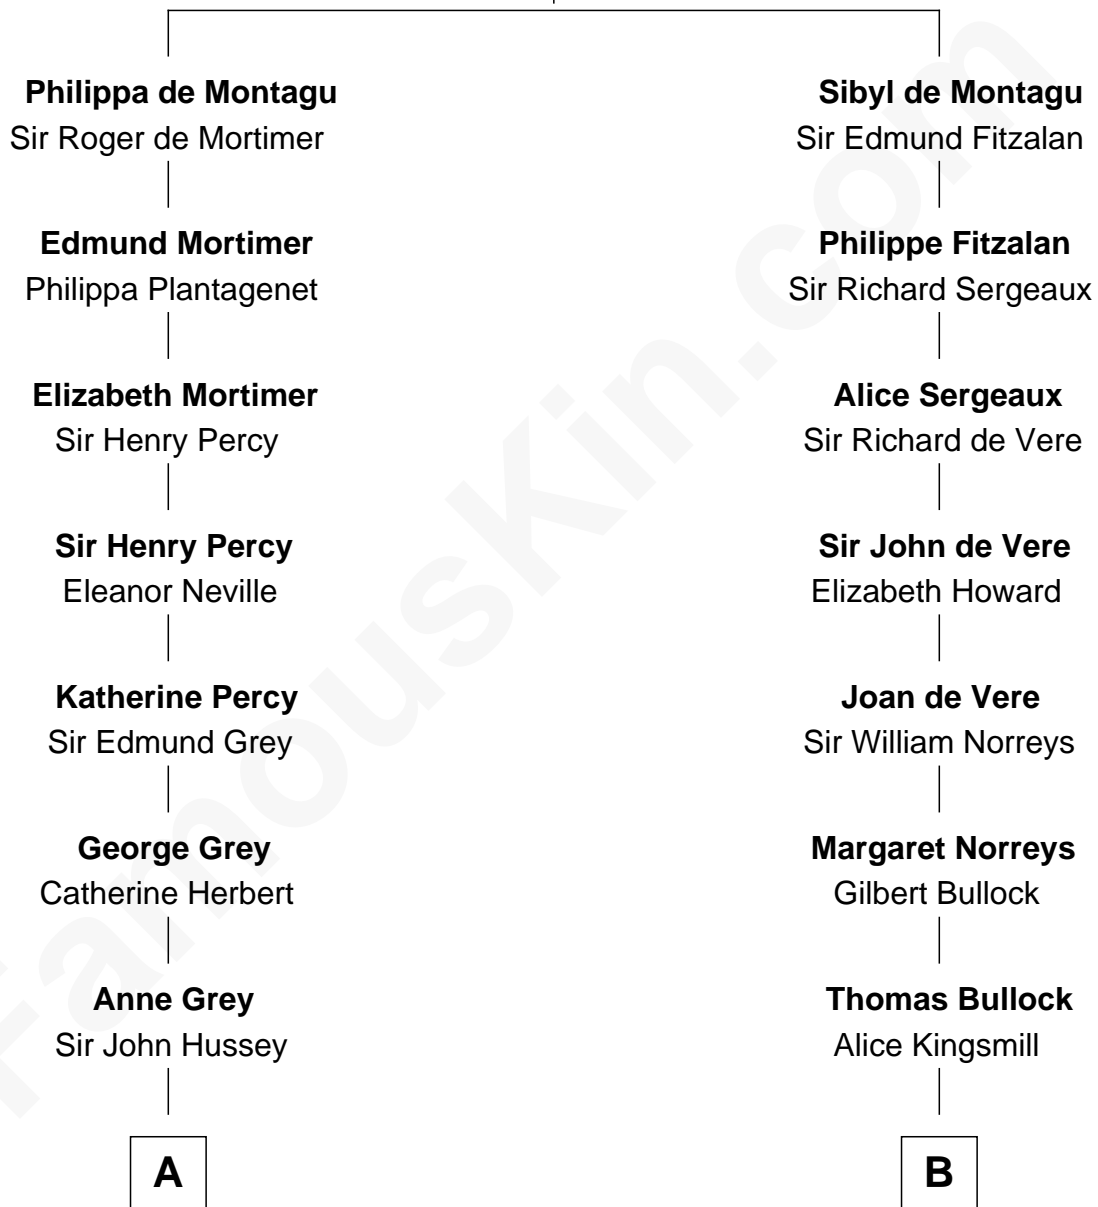

# FamousKin.com Relationship Chart of

**Kit Harington**

TV Actor - "Game of Thrones"

21st cousin of

**George W. Bush**

43rd U.S. President

**William de Montagu**  
Katherine de Grandison

**C**

**Edward Henry Legge**  
Cordelia Twysden Molesworth

**Lois Marjorie Legge**  
Ernest Wriothesley Denny

**Lavender Cecilia Denny**  
John Charles Dundas Harington

**Sir David Richard Harington**  
Deborah Jane Catesby

**Kit Harington**  
*TV Actor - "Game of Thrones"*

**D**

**Harriet Eleanor Fay**  
Rev. James Smith Bush

**Samuel Prescott Bush**  
Flora Sheldon

**Prescott Sheldon Bush**  
Dorothy Wear Walker

**George Herbert Walker Bush**  
Barbara Pierce