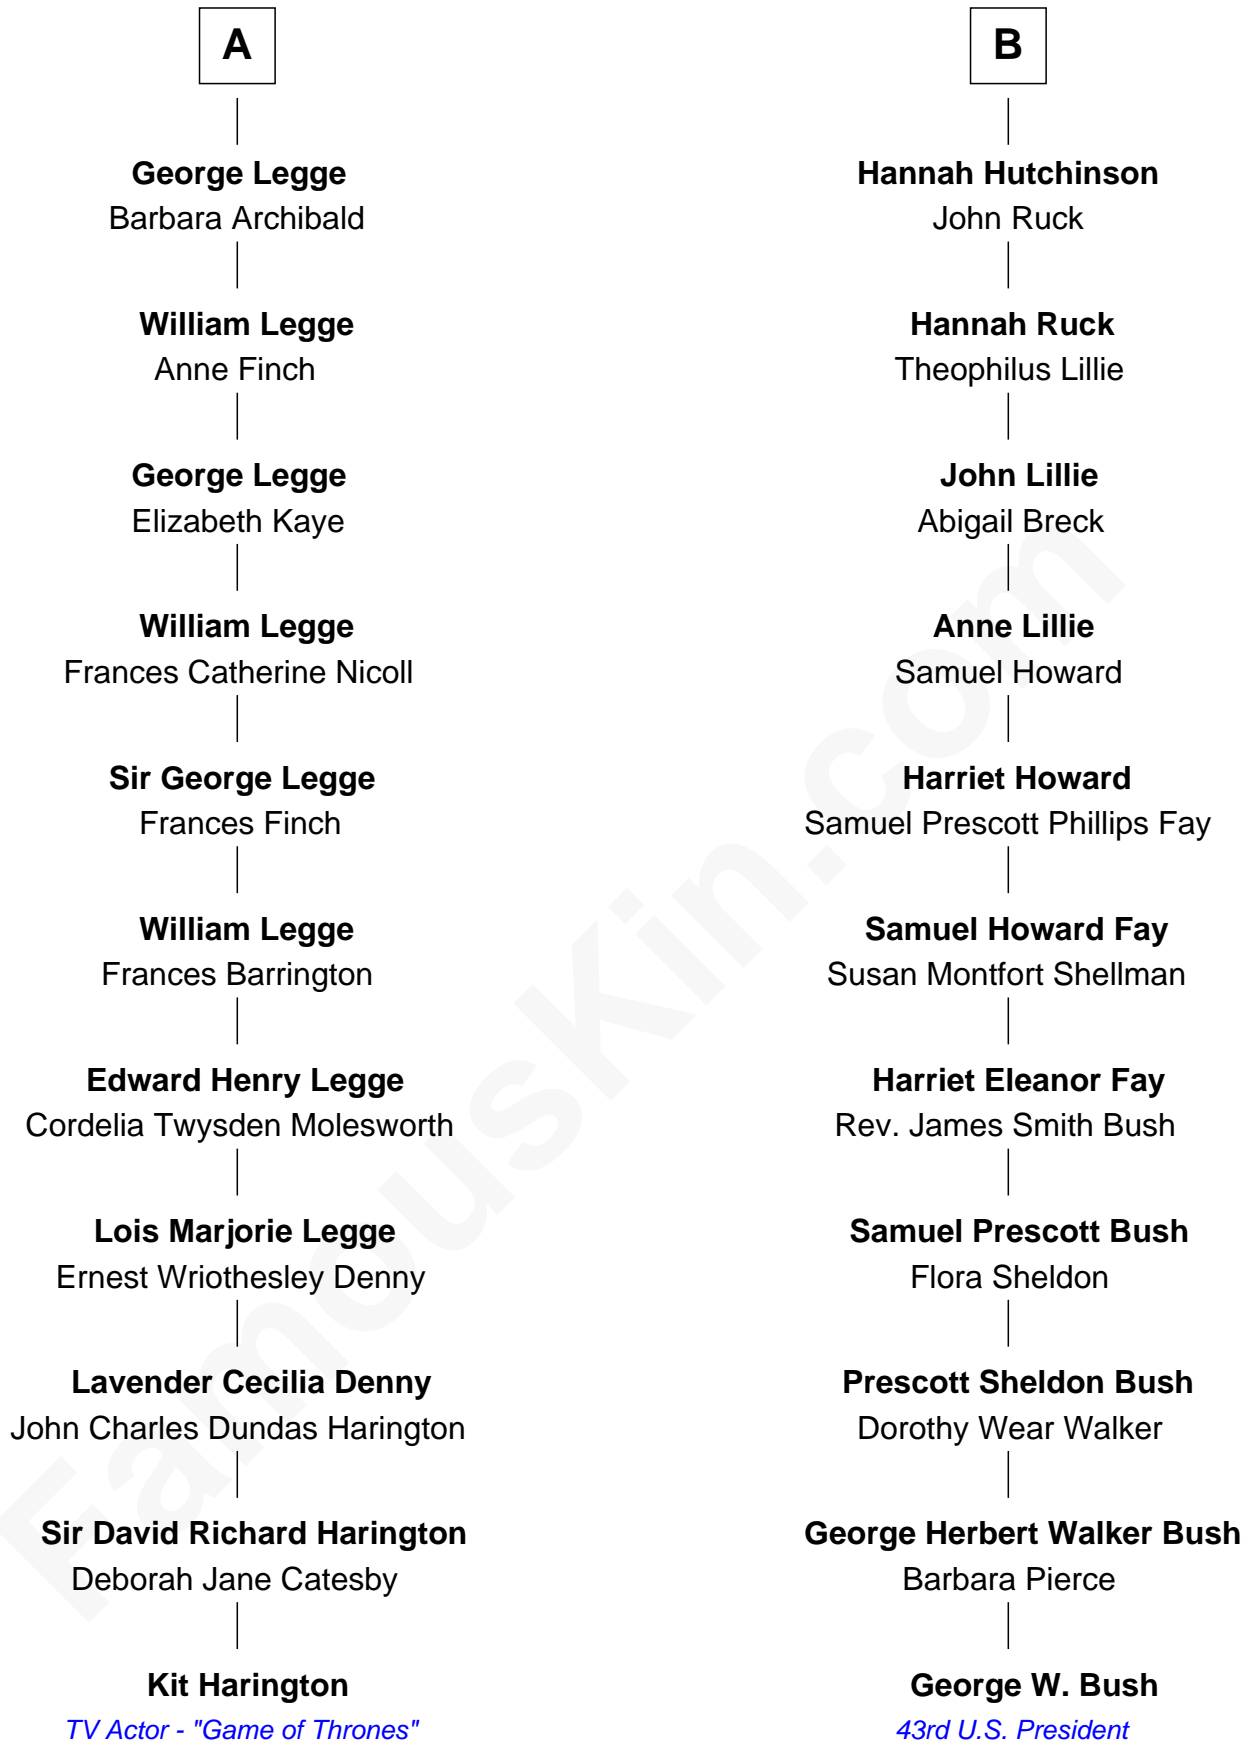

# FamousKin.com Relationship Chart of

**Kit Harington**

TV Actor - "Game of Thrones"

17th cousin of

**George W. Bush**

43rd U.S. President

## Sir Thomas Blount

Kit Harington photo by [Gage Skidmore](#) (CC BY-SA 2.0)