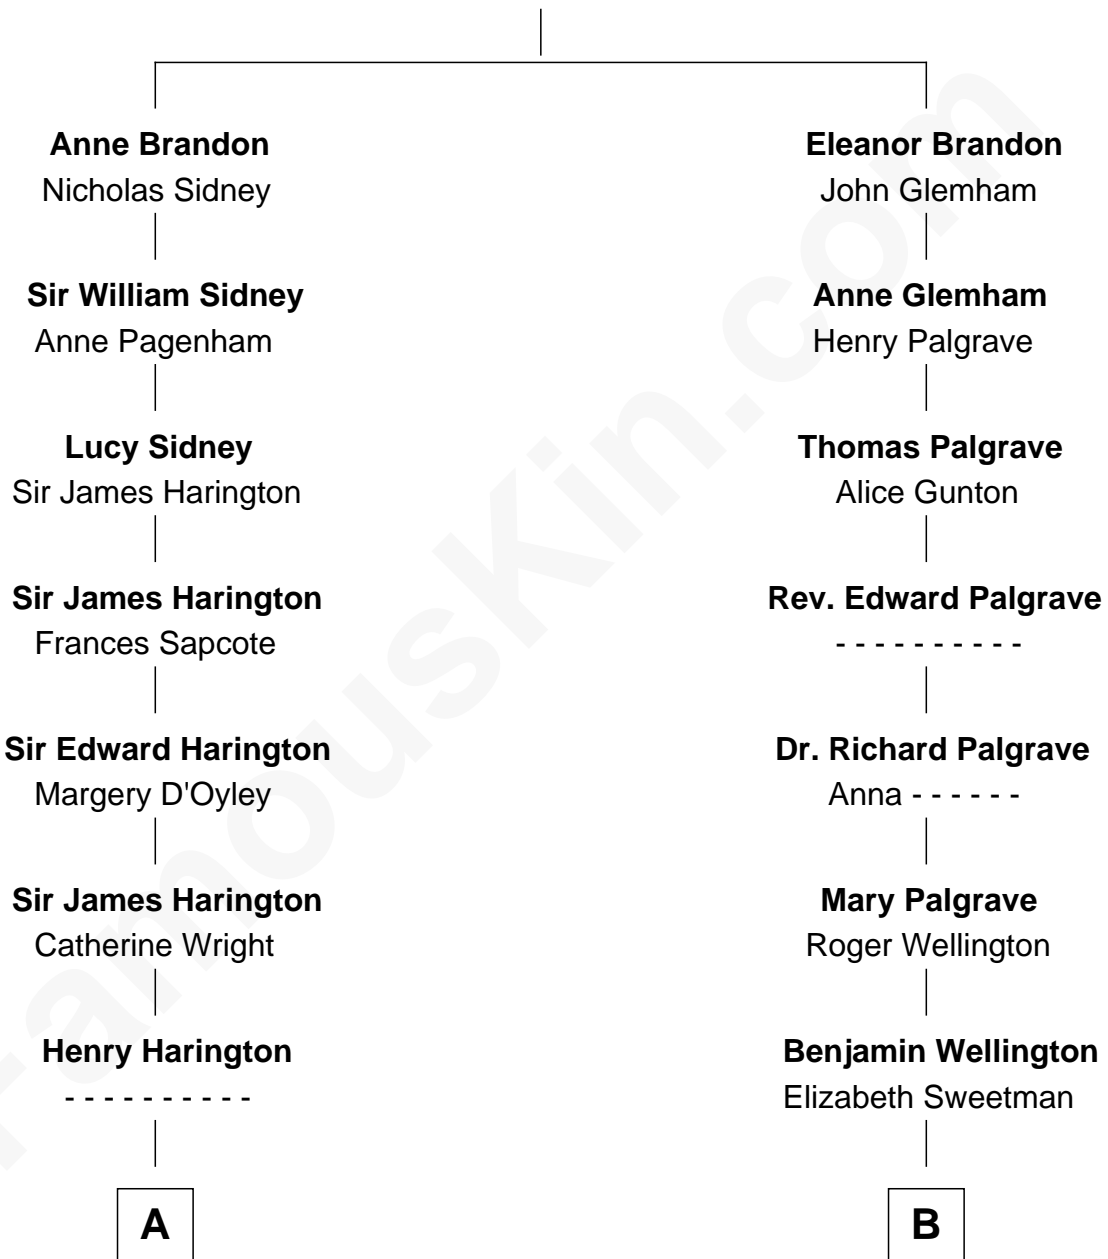

## Relationship Chart of

### Kit Harington

TV Actor - "Game of Thrones"

16th cousin 1 time removed of

**George W. Bush**  
43rd U.S. President

**Sir William Brandon**  
Elizabeth Wingfield

Kit Harington photo by [Gage Skidmore](#) (CC BY-SA 2.0)