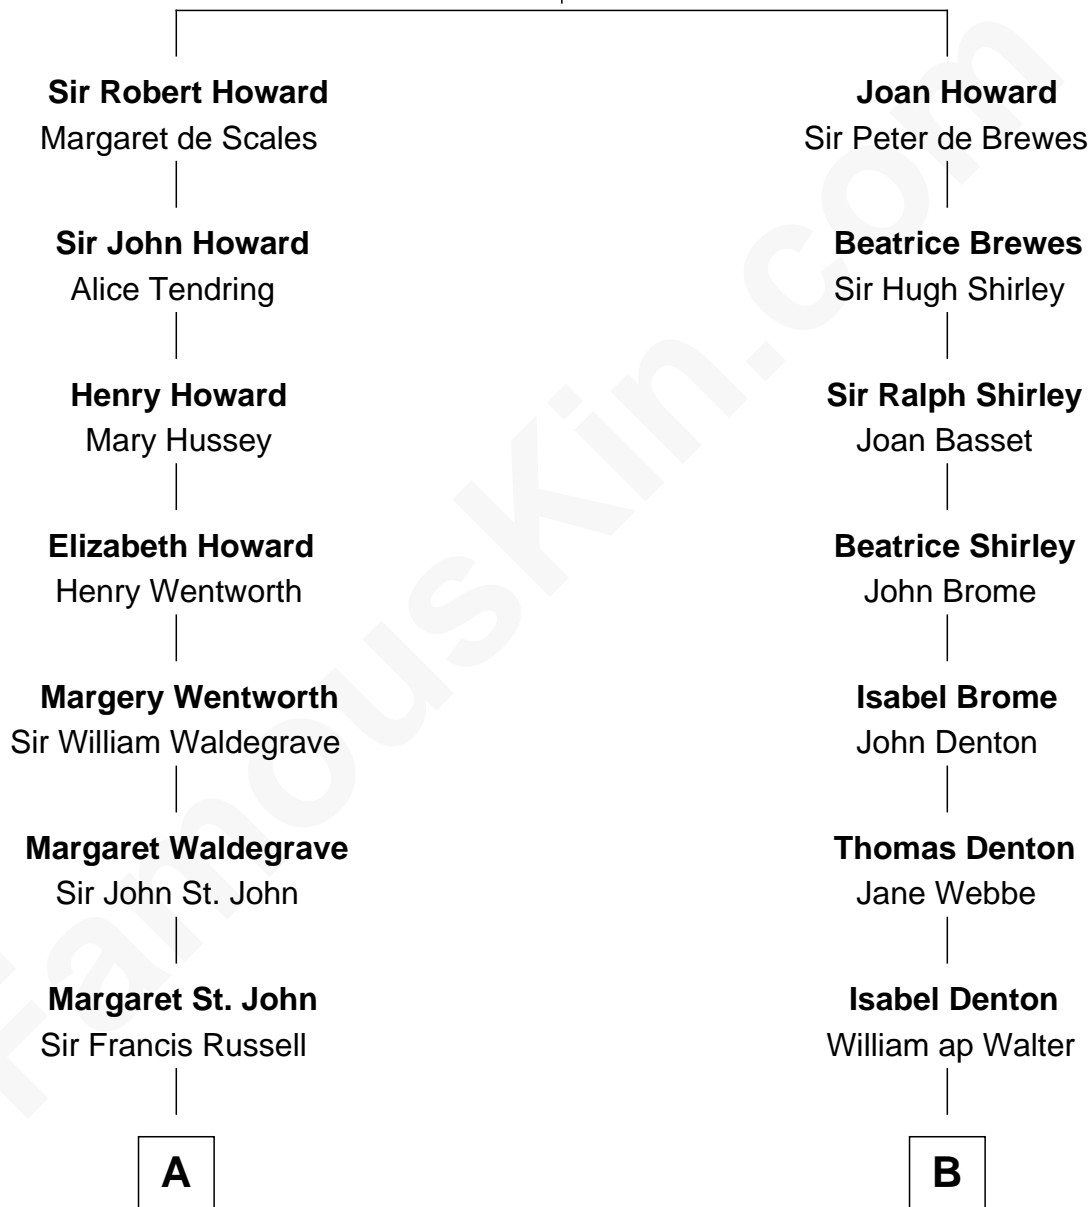

## Relationship Chart of

**Kit Harington**

TV Actor - "Game of Thrones"

20th cousin of

**Bette Davis**

Movie Actress

**Sir John Howard**

Alice de Bois

**C**

**Lois Marjorie Legge**  
Ernest Wriothesley Denny

**Lavender Cecilia Denny**  
John Charles Dundas Harington

**Sir David Richard Harington**  
Deborah Jane Catesby

**Kit Harington**  
*TV Actor - "Game of Thrones"*

**D**

**Harriet Jane Bailey**  
Charles Otis Thompson

**Harriet Eugenia Thompson**  
William Aaron Favor

**Ruth Augusta Favor**  
Harlow Morrell Davis

**Bette Davis**  
*Movie Actress*