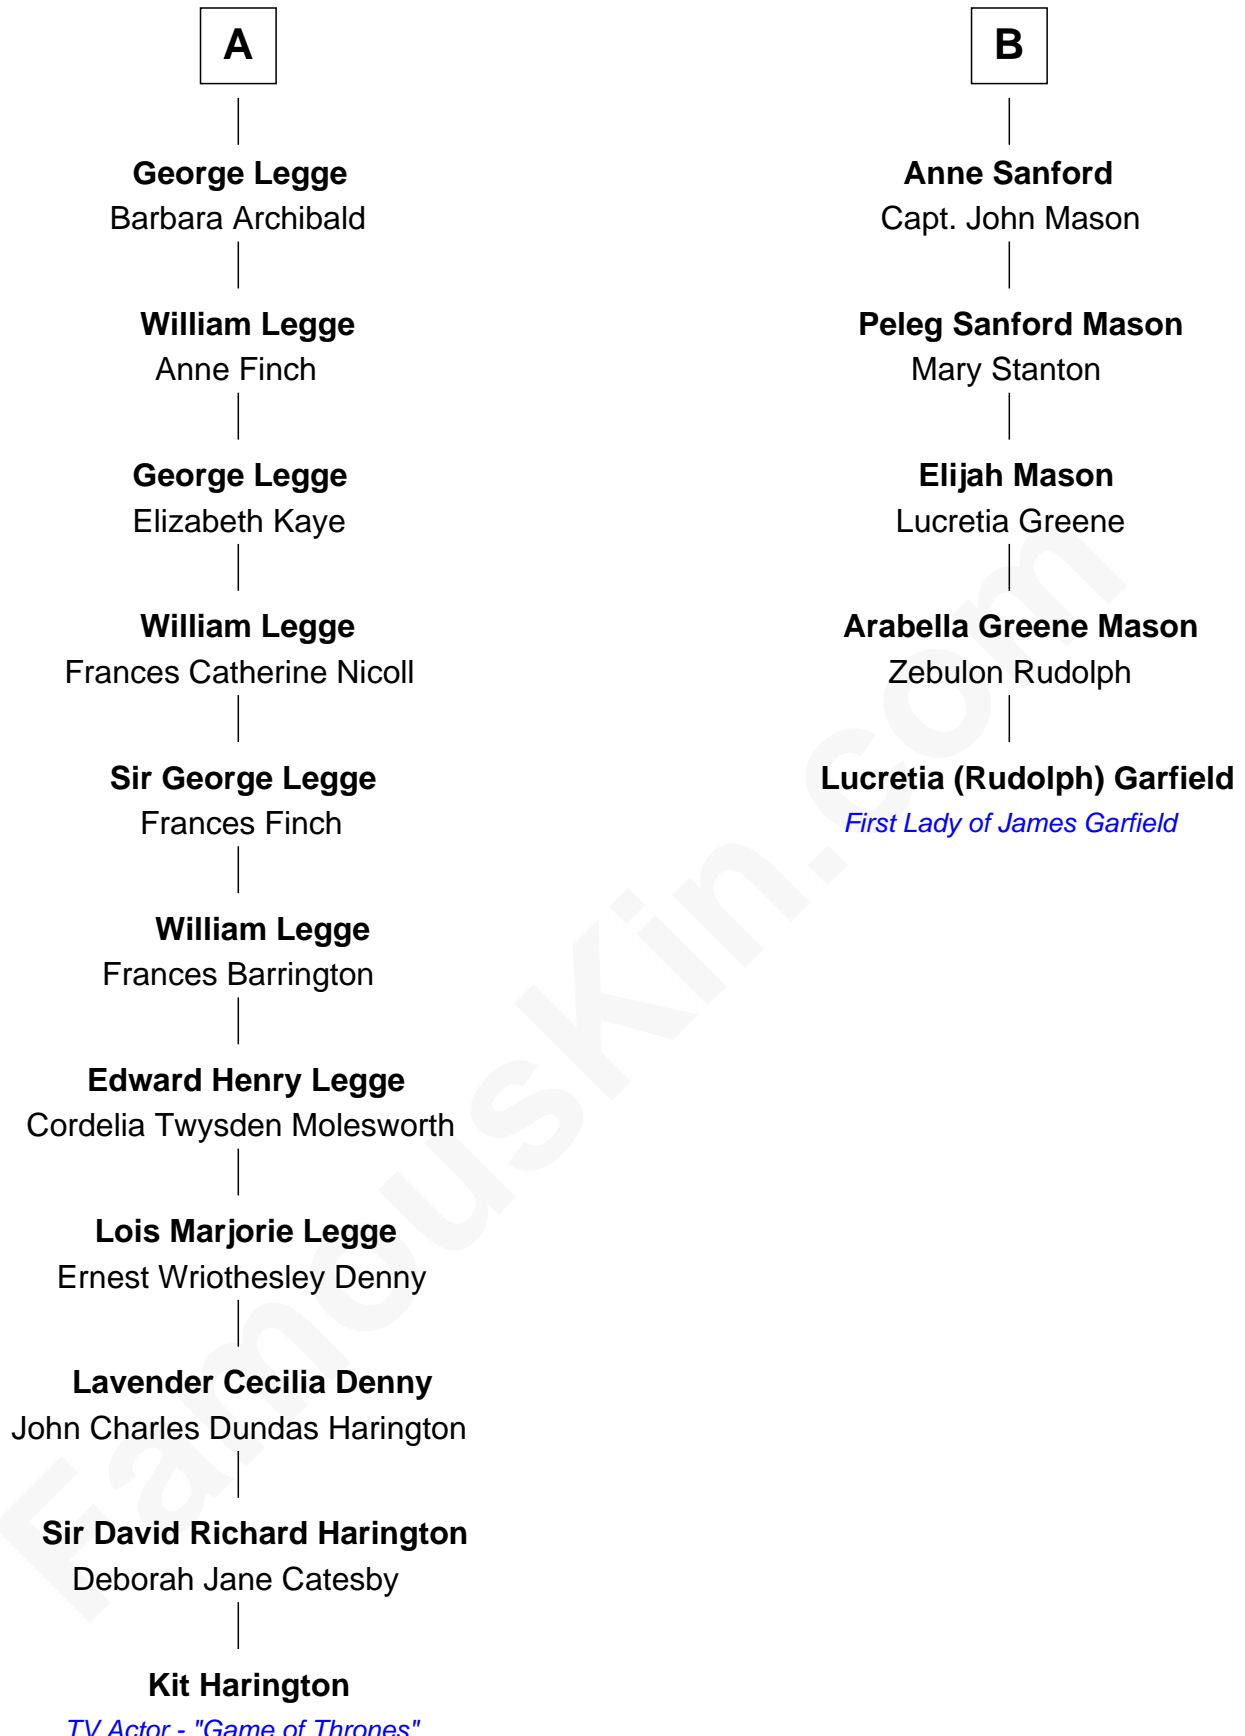

FamousKin.com

Relationship Chart of

Kit Harington

TV Actor - "Game of Thrones"

11th cousin 6 times removed of

Lucretia (Rudolph) Garfield

First Lady of President James Garfield

Sir Thomas Blount

with wife
Catherine Clifton

with wife
Agnes Hawley

TV Actor - "Game of Thrones"

Kit Harington photo by [Gage Skidmore](#) [\(CC BY-SA 2.0\)](#)