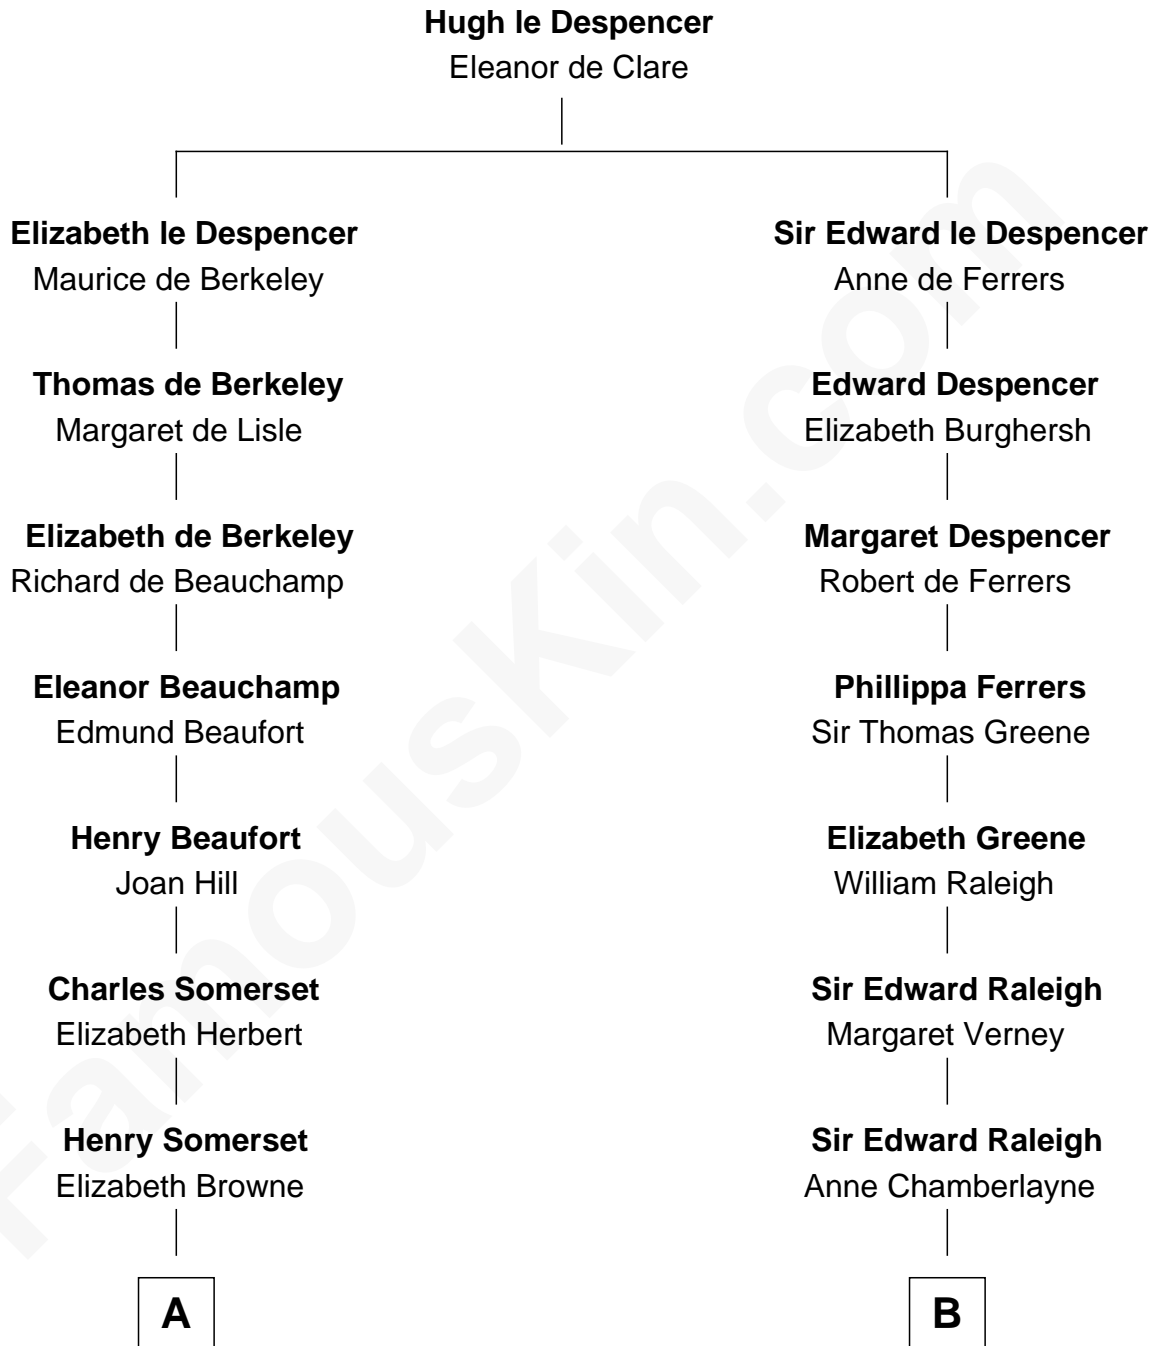

FamousKin.com

Relationship Chart of

Kit Harington

TV Actor - "Game of Thrones"

17th cousin 4 times removed of

Lucretia (Rudolph) Garfield

First Lady of President James Garfield

C

Edward Henry Legge
Cordelia Twysden Molesworth

Lois Marjorie Legge
Ernest Wriothesley Denny

Lavender Cecilia Denny
John Charles Dundas Harington

Sir David Richard Harington
Deborah Jane Catesby

Kit Harington
TV Actor - "Game of Thrones"